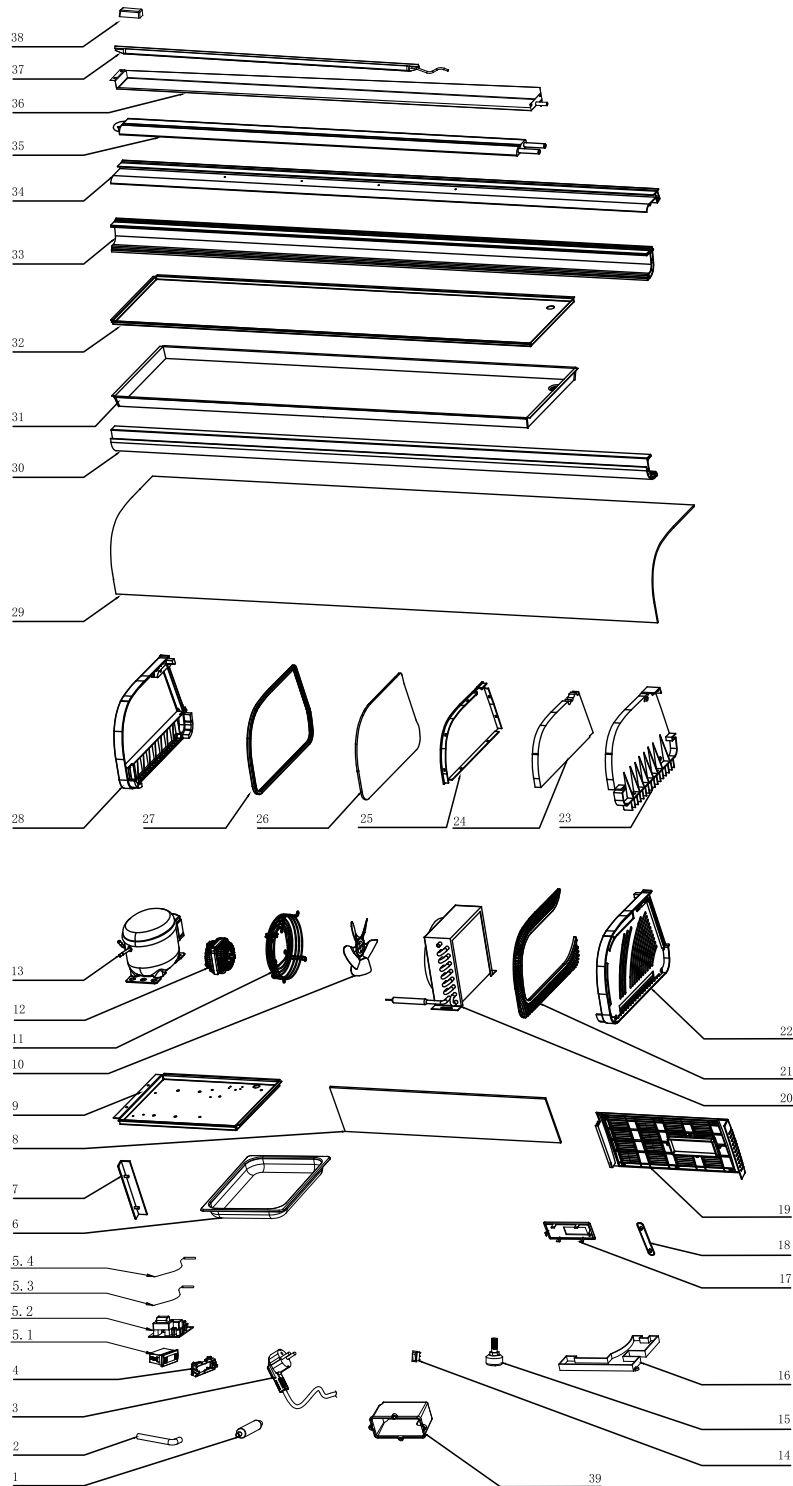

# Parts Breakdown

Model RS-CN-0042-S 39553

# Parts Breakdown

## Model RS-CN-0042-S 39553

Item No.	Description	Position	Item No.	Description	Position	Item No.	Description	Position
60144	Dry Filter for 39553	1	30597	Switch for 39553	14	67366	Glass Silica Ring for 39553	27
60105	Water Discharge Pipe for 39553	2	60181	Adjustable Feet for 39553	15	67367	Bracing Piece of Rack for 39553	28
30621	Power Cord for 39553	3	60139	Water Receiver for 39553	16	70443	Curved Front Glass for 39553	29
60125	Digital Controller Holder for 39553	4	67357	Switch Panel for 39553	17	67368	Front Pillar for 39553	30
67773	Digital Controller Complete for 39553	5	60088	Handle for 39553	18	60104	Foam Material for 39553	31
80267	Steam Table Pan Third Size 6 7/8" x 12 3/4" x 2 1/2" / 176mm x 325mm x 65mm Stainless Steel NSF for 39553	6	67358	Rear Plastic Panel for 39553	19	60106	Bottom Panel for 39553	32
67354	Finger Clamp of Glass for 39553	7	67359	Condenser for 39553	20	67369	Rear Pillar for 39553	33
70422	Door Glass for 39553	8	67360	Decorating Plate for 39553	21	67370	Upper Pillar for 39553	34
67355	Bottom Panel of Compressor for 39553	9	67361	Left Plastic Panel for 39553	22	60093	Top Evaporator for 39553	35
60640	Fan Blade for 39553	10	67362	Middle Separator for 39553	23	67371	Top Water Tray for 39553	36
67356	Fan Motor Cover for 39553	11	67363	Foam of Middle Separator for 39553	24	30818	LED Light for 39553	37
71522	Evaporator Fan Motor for 39553	12	67364	Cover of Middle Separator for 39553	25	30774	LED Power for 39553	38
30615	Compressor for 39553	13	67365	Side Glass for 39553	26	67374	Insulated Panel for 39553	39