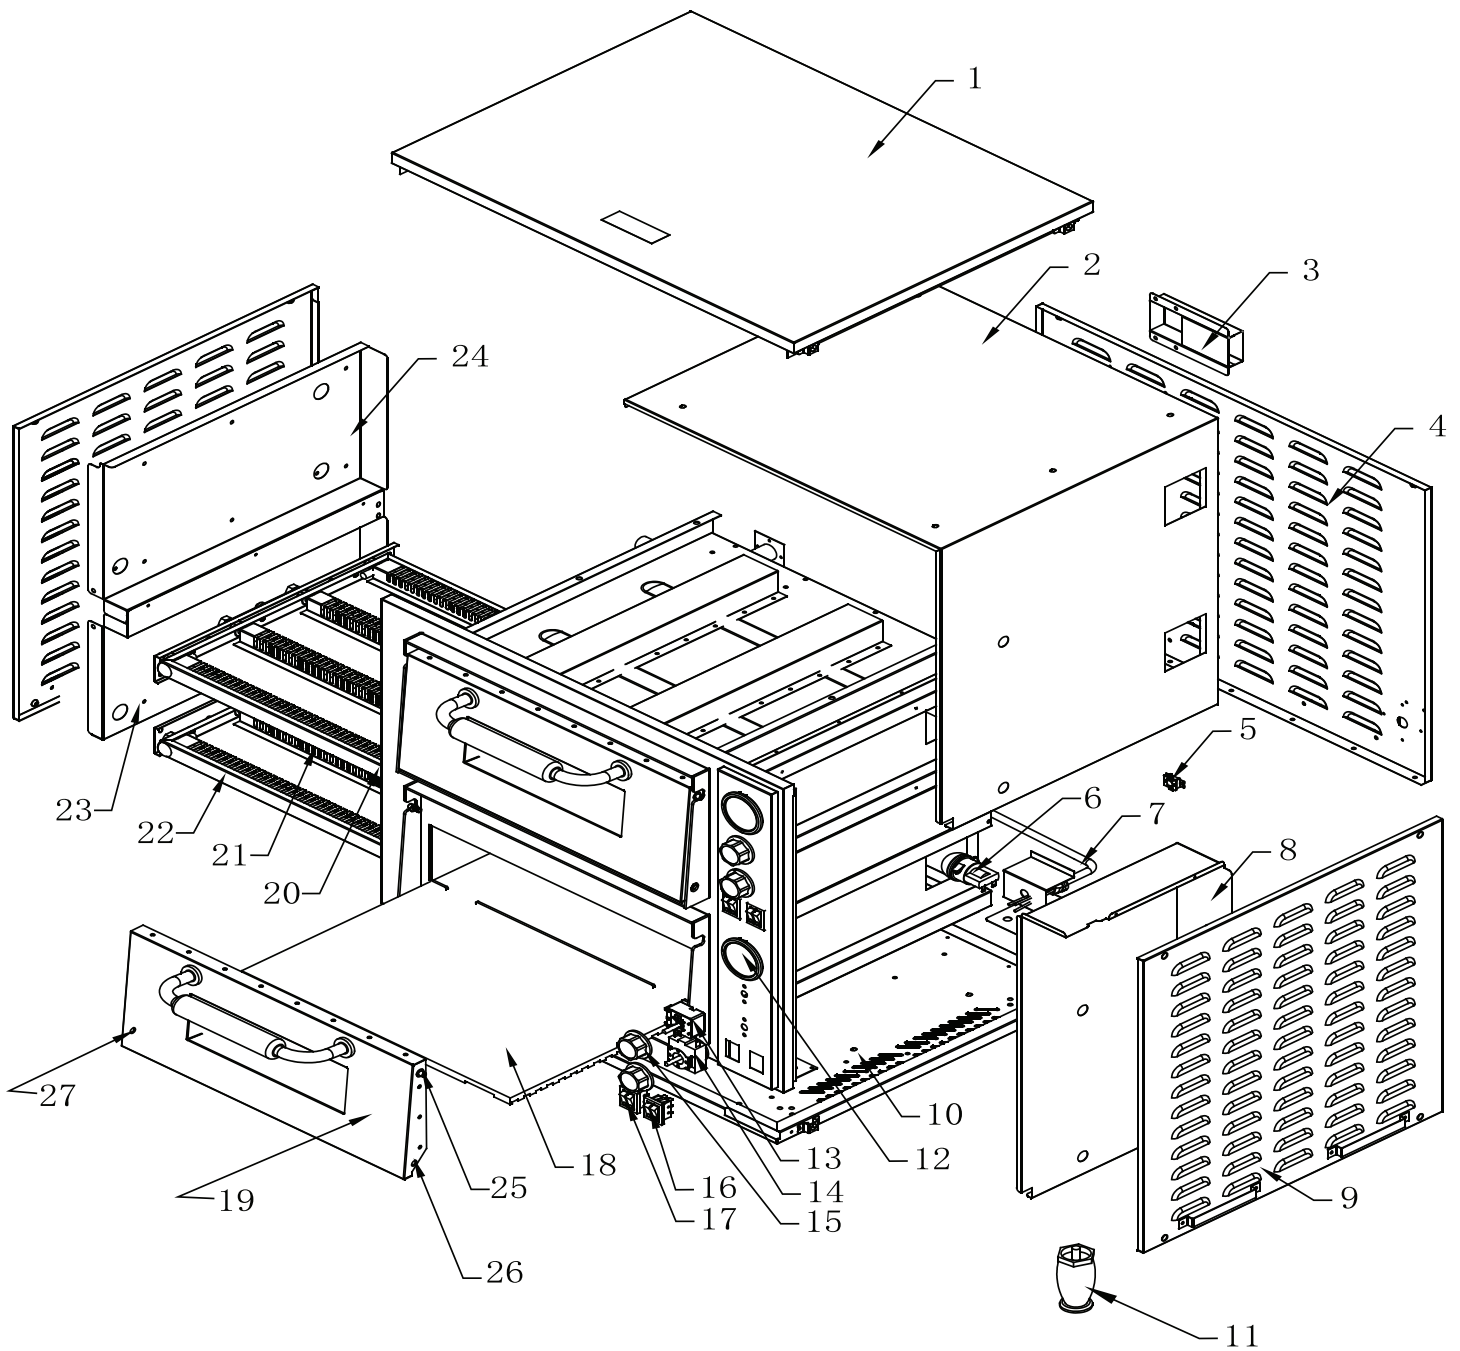

Parts Breakdown

Model PE-CN-3200-D 39580

Parts Breakdown

Model PE-CN-3200-D 39580

Item No.	Description	Position	Item No.	Description	Position	Item No.	Description	Position
78408	Top Cover for 39580	1	78416	Bottom Cover for 39580	10	78426	Top Protecting Plates for Box for 39580	20
78409	Inside Spun Blanket Fixed Plate for 39580	2	78417	Feet for 39580	11	78427	Element for 39580	21
78410	Chimney for 39580	3	78418	Thermometer for 39580	12	78428	Bottom Protecting Plates for Box for 39580	22
78411	Back Plate for 39580	4	78419	Thermostat for 39580	13	78431	Bottom Inside for 39580	23
78412	Thermal Cut Out for 39580	5	78420	Timer for 39580	14	78429	Inside Plate for 39580	24
72798	Lamp for 39580	6	78421	Dial for 39580	15	AR561	The Pin for Door for 39580	25
AR560	Bulb for 39580	6	78422	Switch (Yellow) for 39580	16	AR562	Reverse Thread Fixation for Door for 39580	26
78413	Plug and Lead for 39580	7	78423	Switch (Yellow-Green) for 39580	17	AR563	Positive Thread Fixation for Door for 39580	27
78414	Insulation Plate for 39580	8	78424	Brick for 39580	18			
78415	Side Plates for 39580	9	78430	Door for 39580	19			