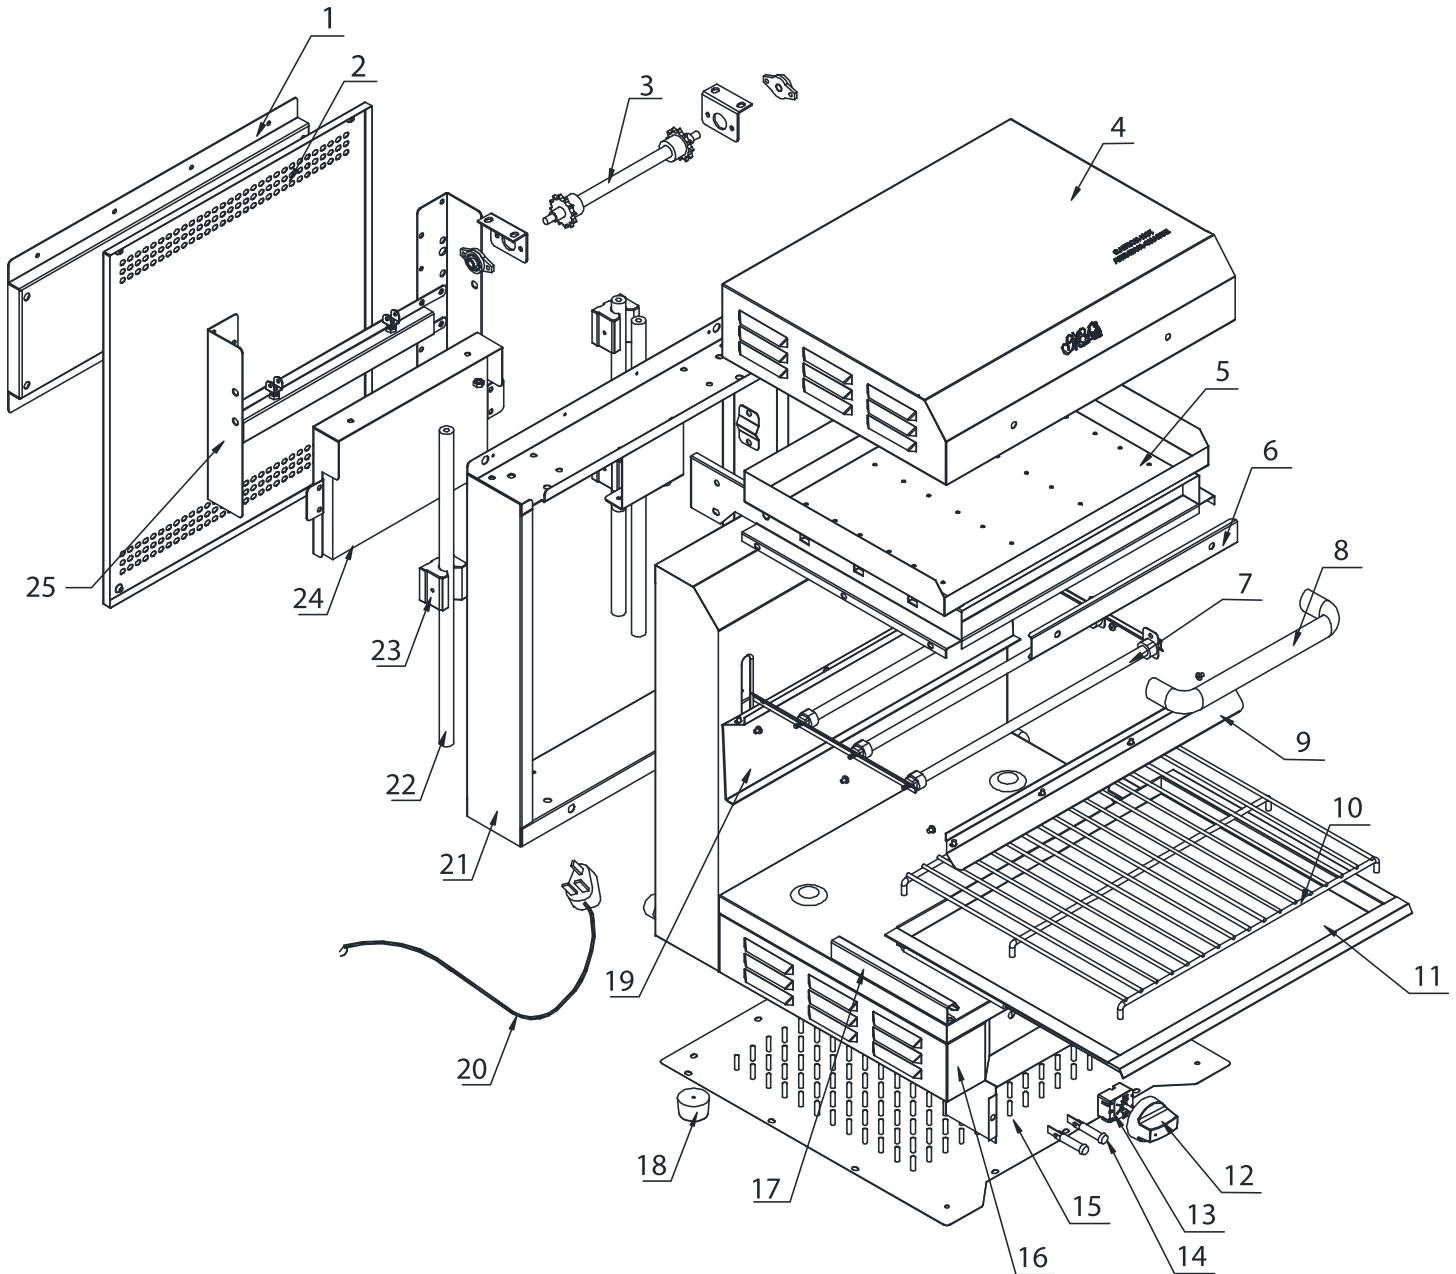

Parts Breakdown

Model CE-CN-1534-S 39581

Parts Breakdown

Model CE-CN-1534-S 39581

Item No.	Description	Position	Item No.	Description	Position	Item No.	Description	Position
77932	Body Fixed for 39581	1	44729	Grilling for 39581	10	77936	Back Front Plate for 39581	19
44742	Back Plate for 39581	2	44730	Tray for 39581	11	44741	Plug and Lead for 39581	20
44720	Shaft for 39581	3	44732	Dial for 39581	12	77937	Inner Body Plate for 39581	21
44725	Lid for 39581	4	44737	Energy Regulator 120V for 39581	13	77938	Type Bearing Track for 39581	22
44728	Inner Body for 39581	5	44731	Indicator Light for 39581	14	77939	Type Bearing for 39581	23
77933	Handle Plate for 39581	6	77934	Bottom Cover for 39581	15	44721	Clump Weight for 39581	24
44727	Element for 39581	7	44740	Body for 39581	16	77940	Type Bearing Plate for 39581	25
44726	Back Body for 39581	8	77935	Tray Guide Rail for 39581	17			
44739	Cover for 39581	9	44738	Feet for 39581	18			