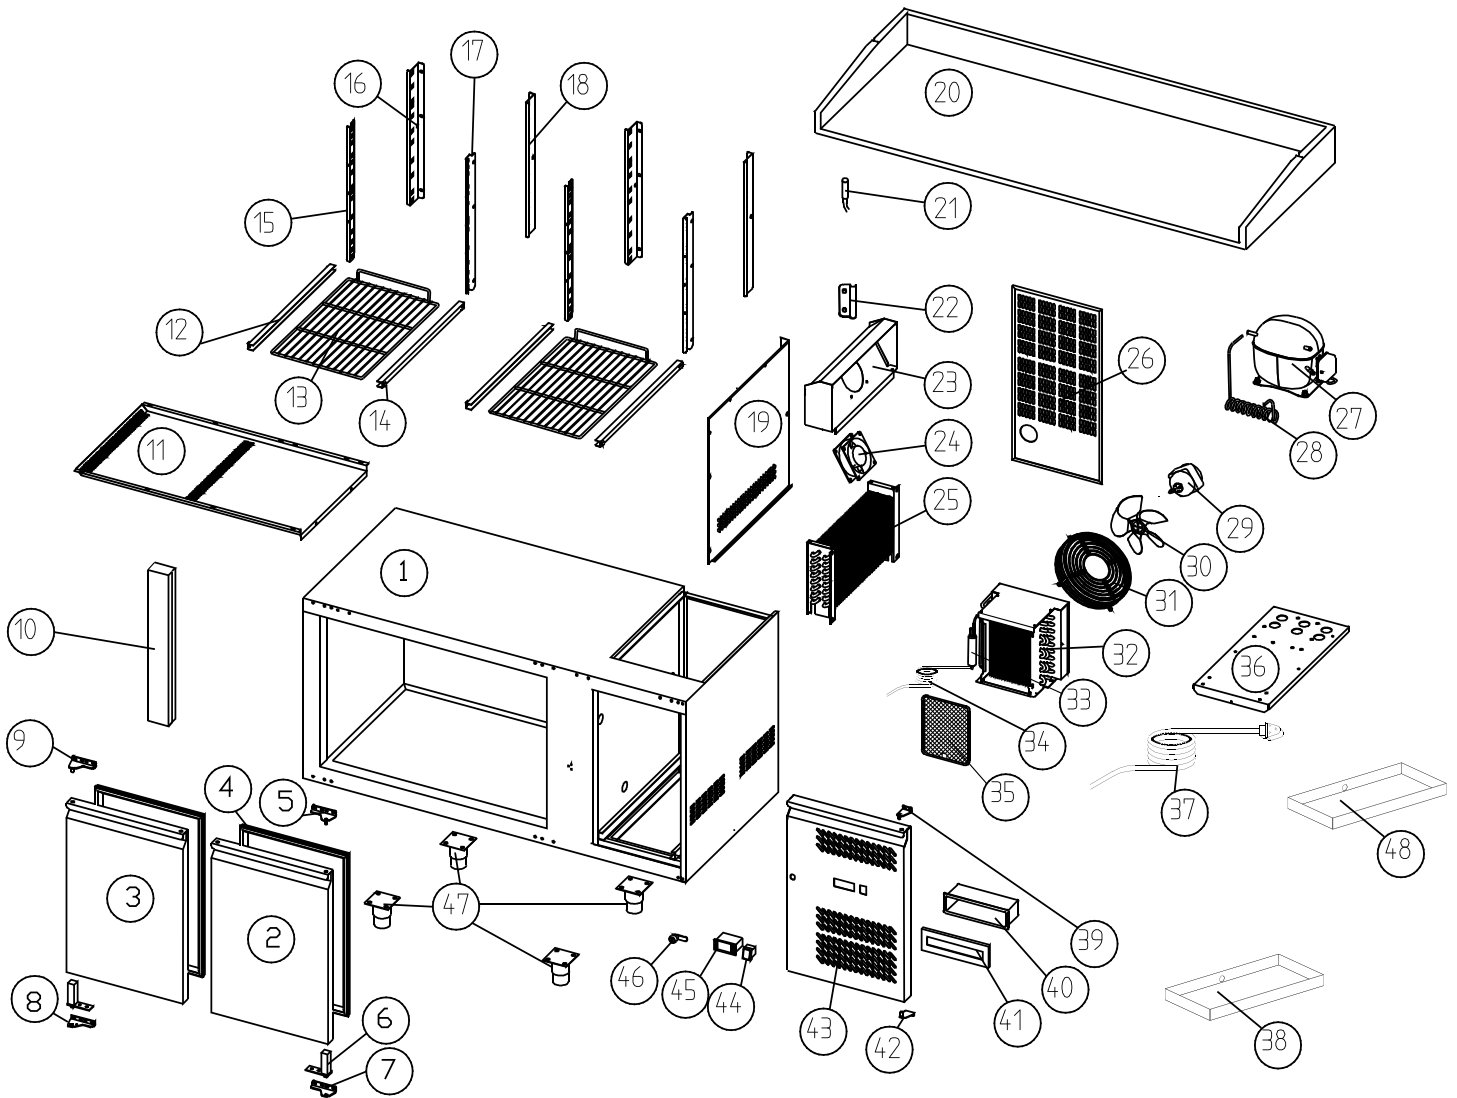

# Parts Breakdown

Model **PT-CN-0390** 39592

# Parts Breakdown

## Model PT-CN-0390 39592

Item No.	Description	Position	Item No.	Description	Position	Item No.	Description	Position
AF205	Body for 39592	1	AF221	Front Support Right for 39592	17	AF235	Filter Drier for 39592	33
AF206	Door Right for 39592	2	AF222	Back Support Right for 39592	18	AF236	Capillary for 39592	34
AF207	Door Left for 39592	3	AF223	Evaporator Cover for 39592	19	AF237	Filter for 39592	35
AF208	Gasket for 39592	4	AF224	Top for 39592	20	AF238	Unit Board for 39592	36
AF209	Up Hinge Right for 39592	5	AF225	Sensor for 39592	21	AD819	Power Cord for 39592	37
AF210	Door Spring for 39592	6	AF226	Probe Padding for 39592	22	AF239	Water Box for 39592	38
AF211	Down Hinge Right for 39592	7	AF227	Fan Support for 39592	23	AF240	Front Panel Up Hinge for 39592	39
AF212	Down Hinge Left for 39592	8	AD825	Condenser Fan for 39592	24	AF241	Water Box Protector for 39592	40
AF213	Up Hinge Left for 39592	9	AF228	Evaporator for 39592	25	AF242	Clip for 39592	41
AF214	Fixed Front Panel for 39592	10	AE752	Grill for 39592	26	AF243	Front Panel Down Hinge for 39592	42
AF215	Air Flow Conduct Board for 39592	11	AF229	Compressor for 39592	27	AF244	Front Panel for 39592	43
AF216	Set Guide Left for 39592	12	AF230	Hot Pipe for 39592	28	AD829	Main Switch for 39592	44
AF217	Shelf for 39592	13	AF231	Condenser Fan for 39592	29	AD818	Thermostat for 39592	45
AF218	Set Guide Right for 39592	14	AF232	Condenser Fan Blade for 39592	30	AF245	Lock for 39592	46
AF219	Front Support Left for 39592	15	AF233	Basket Guard Grills for 39592	31	AF246	Foot for 39592	47
AF220	Back Support Left for 39592	16	AF234	Condenser for 39592	32	AF247	Water Box for 39592	48