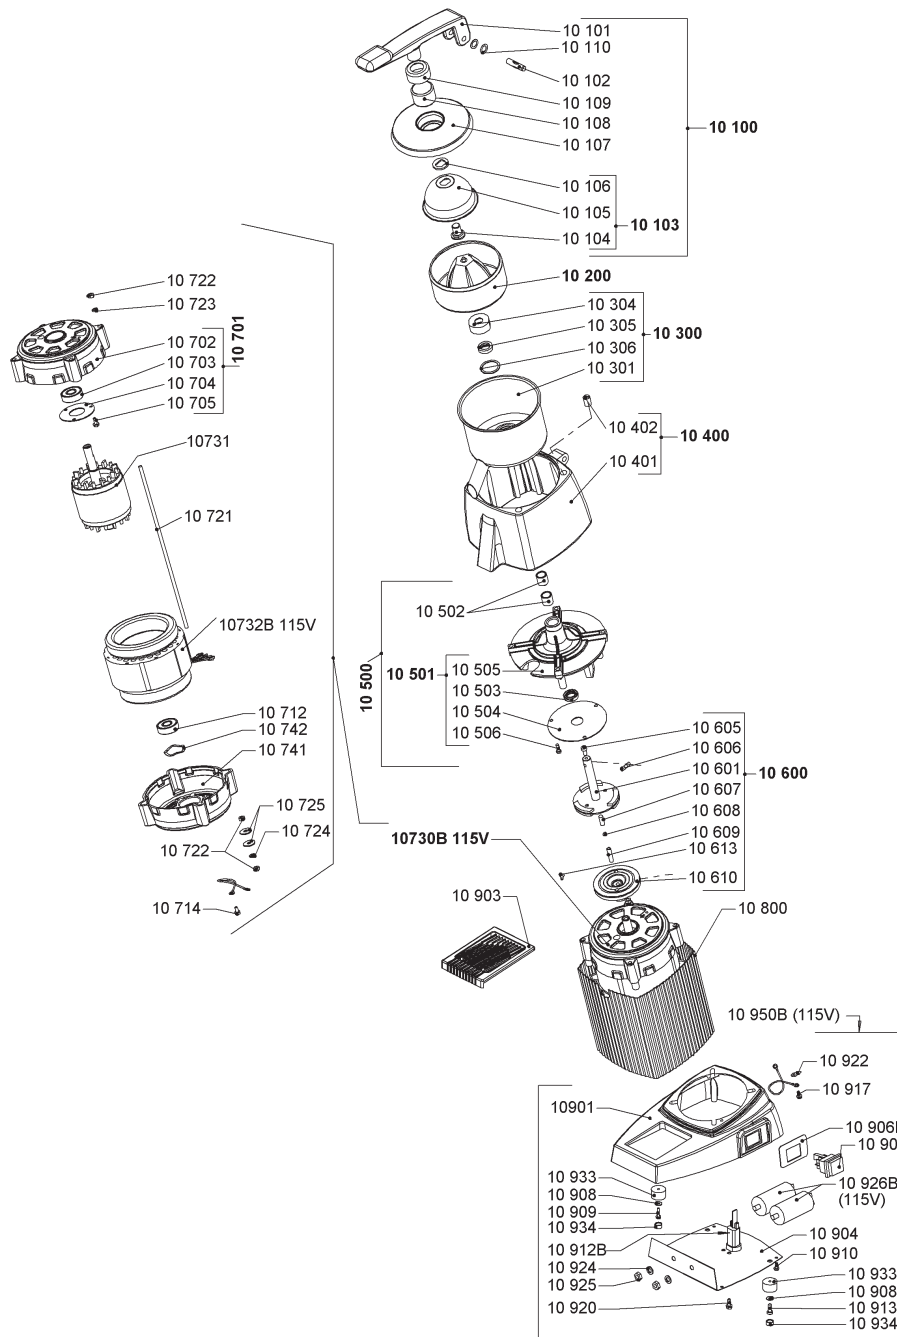

PARTS BREAKDOWN

| ITEM | MODEL |
|-------|-----------|
| 39687 | Santos 10 |

PARTS BREAKDOWN

| ITEM | MODEL |
|-------|-----------|
| 39687 | Santos 10 |

| Item No. | Description | Position | Item No. | Description | Position | Item No. | Description | Position |
|----------|--|----------|----------|---|----------|----------|--|----------|
| 39729 | Complete Lever for 39687 | 10100 | 73120 | Friction Plate for 39687 | 10504 | AM922 | Complete Motor 110V 60Hz for 39687 | 10730B |
| 40683 | Black Lever for 39687 | 10101 | 73121 | Intermediate Flange Only for 39687 | 10505 | AC370 | Complete Rotor with Shaft for 39687 | 10731 |
| 40421 | Lever Axle (Pin) D8x34 for 39687 | 10102 | 73122 | Screw H4x12 for 39687 | 10506 | AM923 | Stator Only 110V 60Hz for 39687 | 10732B |
| 40684 | Complete Cup with Screw and Washer for 39687 | 10103 | 40699 | Complete Friction Clutch for 39687 | 10600 | AC371 | Lower Flange for 39687 | 10741 |
| 40685 | Cup Locking Screw for 39687 | 10104 | 40700 | Friction Clutch & Disc (Welded) for 39687 | 10601 | AC372 | Ondulated Washer for 39687 | 10742 |
| 40686 | Stainless Steel Cup Only for 39687 | 10105 | 40701 | Screw HC M5x10 Stainless Steel for 39687 | 10605 | 73141 | Stainless Steel Housing for 39687 | 10800 |
| 40687 | Stainless Steel Washer for 39687 | 10106 | 40529 | Stainless Steel Driving Pin for 39687 | 10606 | 73143 | Painted Base Only (Grey) for 39687 | 10901 |
| 73114 | Stainless Steel Cover Only for 39687 | 10107 | 40702 | Fiber Pushing Pin for 39687 | 10607 | 40706 | Plastic Drip Tray for 39687 | 10903 |
| 73115 | Stainless Steel Spring for 39687 | 10108 | 40703 | Steel Ball D6 for 39687 | 10608 | 73144 | Bottom Plate for 39687 | 10904 |
| 73116 | Stainless Steel Spring Cap for 39687 | 10109 | 40704 | Brake Stainless Steel Spring for 39687 | 10609 | 40707 | Switch for 39687 | 10905 |
| 73117 | Lever Washer for 39687 | 10110 | 40705 | Complete Drive Plate for 39687 | 10610 | AM924 | On-Off Plate (110V UL) for 39687 | 10906B |
| 40688 | Perforated Strainer (Stainless Steel) for 39687 | 10200 | AC367 | Screw HC M6x8 for 39687 | 10613 | 73147 | Washer 4x10 for 39687 | 10908 |
| 40689 | Complete Stainless Steel Bowl with Nut for 39687 | 10300 | 73125 | Complete Upper Flange for 39687 | 10701 | 73148 | Screw H4x16 ZN for 39687 | 10909 |
| 73118 | Stainless Steel Bowl for 39687 | 10301 | 73126 | Upper Flange for 39687 | 10702 | 73149 | Screw H4x10 for 39687 | 10910 |
| 40690 | Nylon Nut for 39687 | 10304 | 73127 | Bearing 6201 for 39687 | 10703 | 44063 | Power Cord with USA Plug for 39687 | 10912B |
| 40691 | Gasket D12x22x5 for 39687 | 10305 | 73128 | Bearing Washer for 39687 | 10704 | 73151 | Screw 4.8x16 ZN for 39687 | 10913 |
| 40692 | Polyethylene Washer for 39687 | 10306 | 73129 | Screw H4x10 ZN for 39687 | 10705 | 73153 | Screw 4x10 for 39687 | 10917 |
| 40693 | Painted Aluminum Top (Bowl) with 4 Nuts for 39687 | 10400 | 73132 | Bearing 6201 for 39687 | 10712 | 73156 | Screw H M5x12 ZN for 39687 | 10920 |
| 40694 | Painted Aluminum Top Only (Bowl) for 39687 | 10401 | 73134 | Screw H4x10 ZN for 39687 | 10714 | AM925 | Ground Symbol for 39687 | 10922 |
| 40695 | Bowl Locking Nut for 39687 | 10402 | 73135 | Assembling Threaded Rod M5 for 39687 | 10721 | AM926 | Washer AZ 8 for 39687 | 10924 |
| 40696 | Complete Intermediate Flange for 39687 | 10500 | 73136 | Nut H M5 ZN for 39687 | 10722 | AM927 | Nut H M8 ZN for 39687 | 10925 |
| 73119 | Equipped Intermediate Flange without Brushes for 39687 | 10501 | 73137 | Split Washer D5 for 39687 | 10723 | AM928 | Foot (for NSF 110V) for 39687 | 10933 |
| 40697 | Bronze Bearing for 39687 | 10502 | 73138 | Washer AZ 5 for 39687 | 10724 | AM929 | Cap (for 110V) for 39687 | 10934 |
| 40698 | Gasket 12x22x5 for 39687 | 10503 | 73139 | Washer 6x18 for 39687 | 10725 | AM930 | Complete Painted Base NSF 110V for 39687 | 10950B |