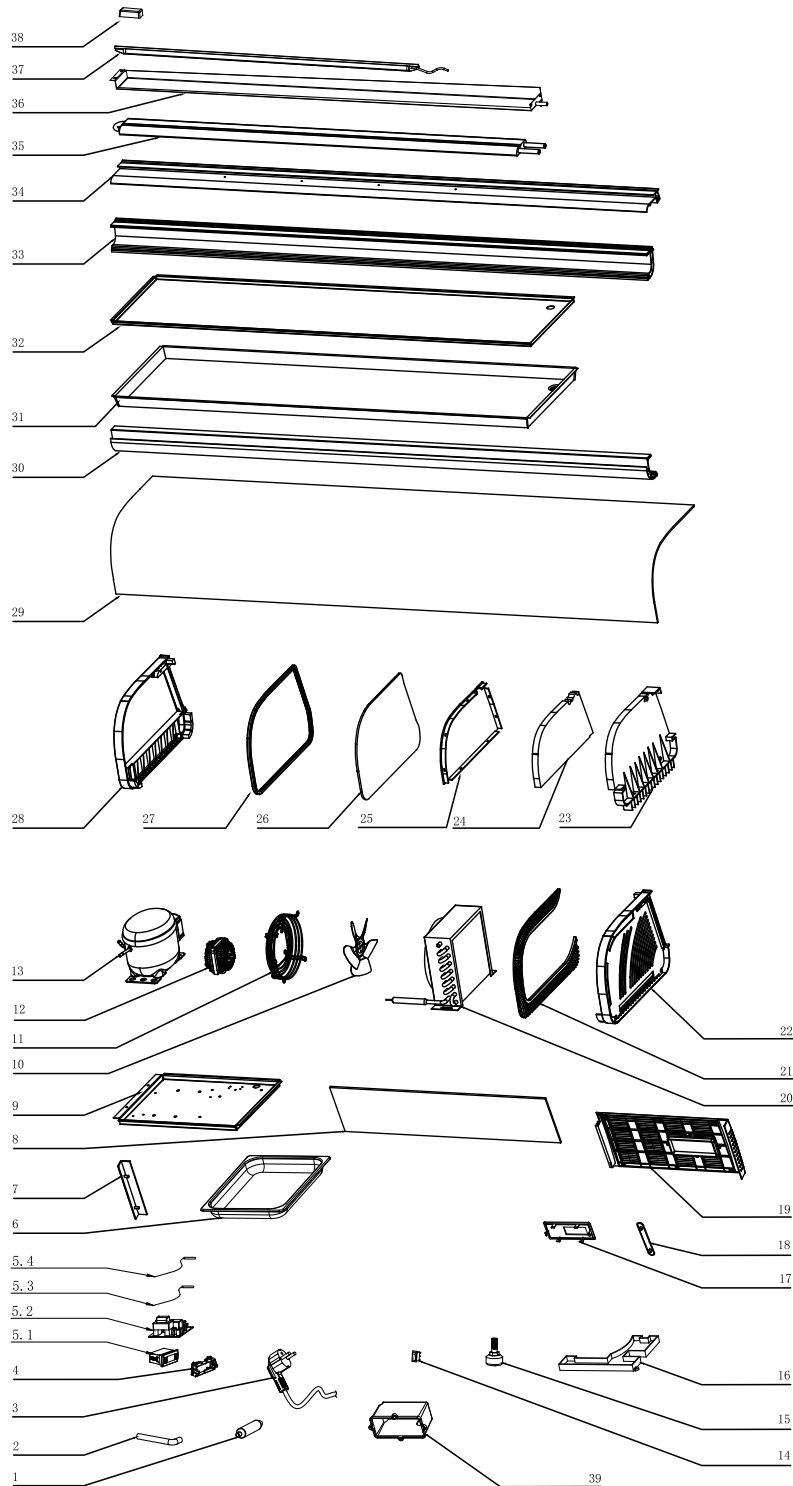

Parts Breakdown

Model RS-CN-0062-S 39998

Parts Breakdown

Model RS-CN-0062-S 39998

Item No.	Description	Position	Item No.	Description	Position	Item No.	Description	Position
60144	Dry Filter for 39998	1	30597	Switch for 39998	14	67366	Glass Silica Ring for 39998	27
60105	Water Discharge Pipe for 39998	2	60181	Adjustable Feet for 39998	15	67367	Bracing Piece of Rack for 39998	28
30621	Power Cord for 39998	3	60139	Water Receiver for 39998	16	60354	Curved Glass for 39998	29
60125	Digital Controller Holder for 39998	4	67357	Switch Panel for 39998	17	67381	Front Pillar for 39998	30
67773	Digital Controller Complete for 39998	5	60088	Handle for 39998	18	60166	Foam Material for 39998	31
80267	Steam Table Pan Third Size 6 7/8" x 12 3/4" x 2 1/2" / 176mm x 325mm x 65mm Stainless Steel NSF for 39998	6	67358	Rear Plastic Panel for 39998	19	60167	Bottom Panel for 39998	32
67354	Finger Clamp of Glass for 39998	7	67359	Condenser for 39998	20	67382	Rear Pillar for 39998	33
65422	Door Glass for 39998	8	67360	Decorating Plate for 39998	21	67383	Upper Pillar for 39998	34
67355	Bottom Panel of Compressor for 39998	9	67361	Left Plastic Panel for 39998	22	60163	Top Evaporator for 39998	35
60640	Fan Blade for 39998	10	67362	Middle Separator for 39998	23	67384	Top Water Tray for 39998	36
67356	Fan Motor Cover for 39998	11	67363	Foam of Middle Separator for 39998	24	67385	LED Lights for 39998	37
71522	Evaporator Fan Motor for 39998	12	67364	Cover of Middle Separator for 39998	25	30774	LED Power for 39998	38
30615	Compressor for 39998	13	67365	Side Glass for 39998	26	67374	Insulated Panel for 39998	39