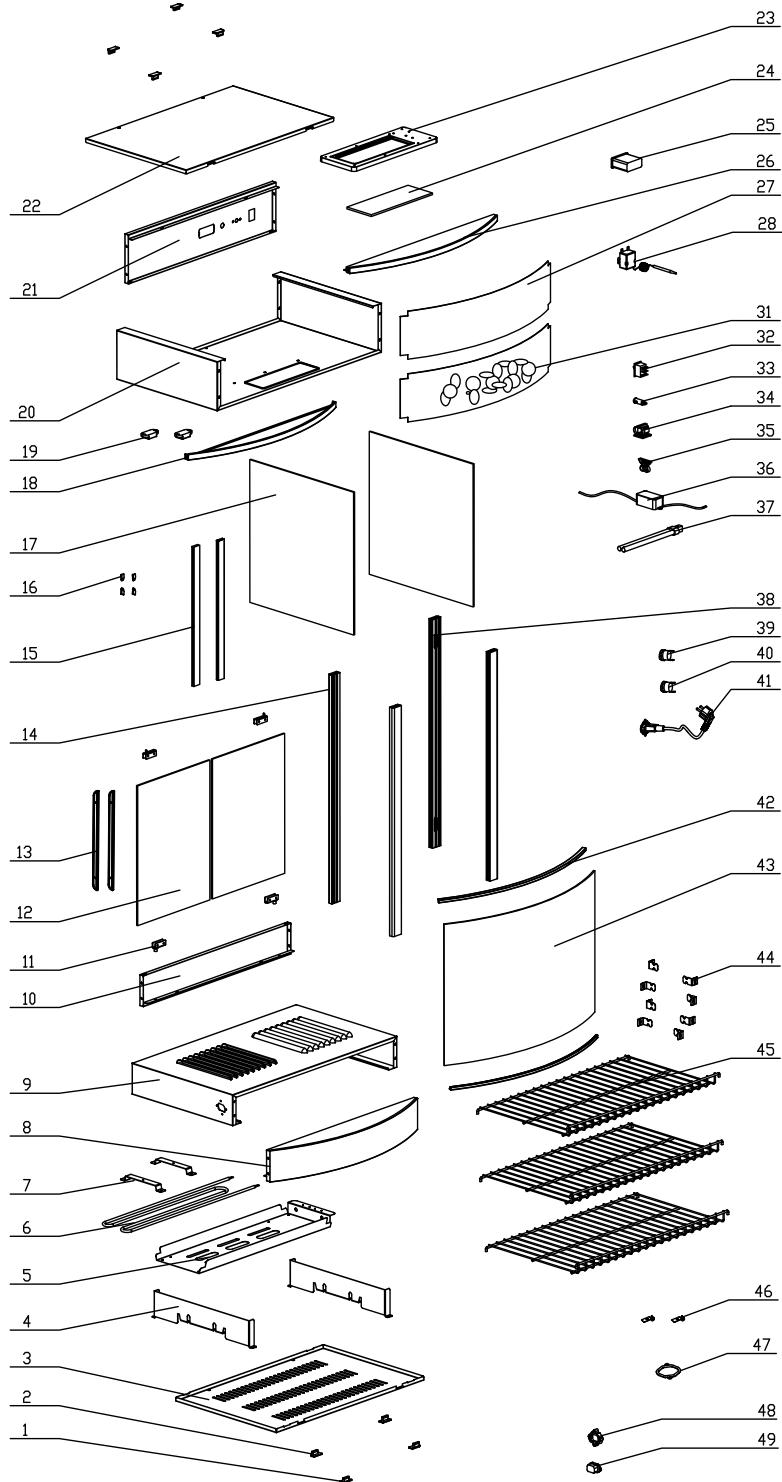

# Parts Breakdown

Model DW-CN-0107 40002

# Parts Breakdown

## Model DW-CN-0107 40002

Item No.	Description	Position	Item No.	Description	Position	Item No.	Description	Position
70819	Rubber Feet Left for 40002	1	70889	Side Glass for 40002	17	70856	Lamp Bracket for 40002	35
70820	Rubber Feet Right for 40002	2	70890	Component of Front Panel for 40002	18	70857	Electronic Ballast for 40002	36
70874	Bottom Board for 40002	3	70891	Magnet for 40002	19	70858	Fluorescent Lamp for 40002	37
70875	Bottom Frame for 40002	4	70892	Ceiling Board for 40002	20	70912	Back Pillar for 40002	38
70876	Tray for Heater for 40002	5	70893	Control Panel for 40002	21	70863	Thermostat T1M/33 for 40002	39
70877	Heating Element for 40002	6	70894	Cover Board for 40002	22	70862	Thermostat T1/33 for 40002	40
67333	Heater Brace for 40002	7	70844	Transparent Lamp Cover for 40002	23	AE710	Power Cord for 40002	41
70879	Component of Front Panel for 40002	8	70845	Fixed Plate for Lamp Cover for 40002	24	70917	Decorative Strip for 40002	42
70881	Ventilated Board for 40002	9	70686	Temperature Display for 40002	25	70918	Curved Glass for 40002	43
70882	Back Panel for 40002	10	70898	Component of Front Panel for 40002	26	70869	Shelf Clamp for 40002	44
70883	Door Hinge for 40002	11	70899	Transparent Plate for 40002	27	70920	Shelf for 40002	45
70884	Door Glass for 40002	12	71640	Temperature Thermostat for 40002	28	78061	Probe Pressing Plate for 40002	46
70675	Sheath of Door Knob for 40002	13	70903	Advertisement Board for 40002	31	70916	Plug Clamp for 40002	47
70886	Front Pillar for 40002	14	70688	Switch for 40002	32	70910	Socket Connector for 40002	48
70887	Door Frame Left for 40002	15	60509	Indicating Light for 40002	33	70860	Socket for 40002	49
70888	Magnet Strip for 40002	16	70855	Lamp Holder for 40002	34			