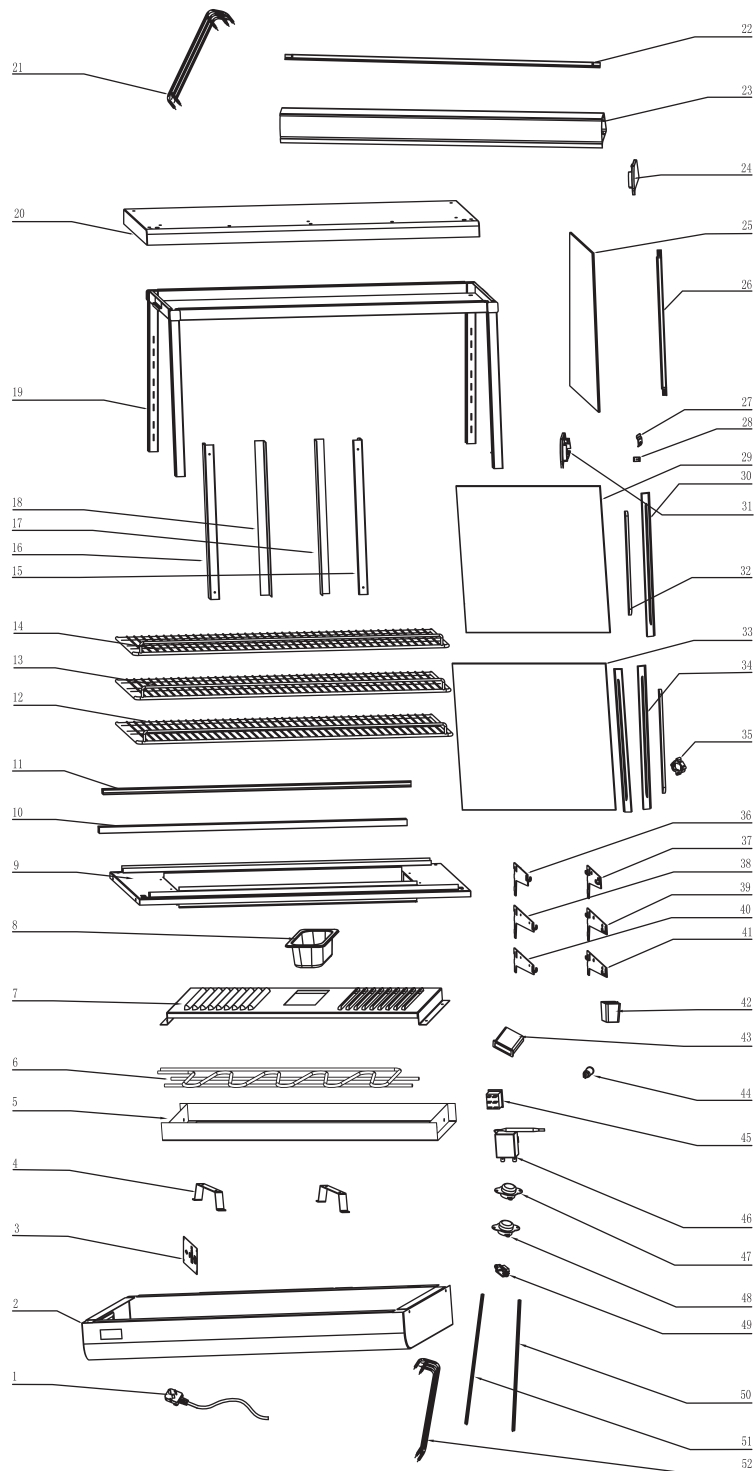

# Parts Breakdown

Model DW-CN-0096 40003

# Parts Breakdown

## Model DW-CN-0096 40003

Item No.	Description	Position	Item No.	Description	Position	Item No.	Description	Position
30621	Power Cord for 40003	1	70662	Cabinet Frame for 40003	19	71653	Right Small Bracket for 40003	37
70645	Base for 40003	2	70663	Top Cover for 40003	20	30747	Left Shelf Bracket for 40003	38
70646	Control Panel for 40003	3	70664	Wire Fence Left for 40003	21	30750	Right Shelf Bracket for 40003	39
70647	Bracket for Heater for 40003	4	70665	LED Lights for 40003	22	79322	Left Shelf Bracket for 40003	40
70648	Tray for Heater for 40003	5	70666	Advertisement Light Box for 40003	23	79336	Right Shelf Bracket for 40003	41
70824	Heating Element for 40003	6	67312	Side Cover Right for 40003	24	71647	Base Feet for 40003	42
67334	Upper Hinge Front for 40003	7	67320	Side Glass for 40003	25	70686	Temperature Display for 40003	43
71658	1/9 GN Pan for 40003	8	70669	LED Lights for 40003	26	60509	Indicating Light for 40003	44
70652	Bottom Panel for 40003	9	67331	Glass Clamp for 40003	27	70688	Switch for 40003	45
70653	Front Sliding Slot for 40003	10	67310	Nut for 40003	28	71640	Temperature Thermostat for 40003	46
70654	Back Sliding Slot for 40003	11	70672	Front Door Glass for 40003	29	70862	Thermostat T1/33 for 40003	47
70655	Bottom Shelf for 40003	12	70673	Front Door Knob for 40003	30	70863	Thermostat T1M/33 for 40003	48
70656	Middle Shelf for 40003	13	67308	Side Cover Left for 40003	31	70692	Socket Connector for 40003	49
70657	Upper Shelf for 40003	14	70675	Sheath of Door Knob for 40003	32	70693	Waterproof Strip for 40003	50
67327	Lamp Holder Left for 40003	15	70676	Back Door Glass for 40003	33	70694	Waterproof Strip for 40003	51
67328	Lamp Holder Right for 40003	16	70677	Back Door Knob for 40003	34	70695	Wire Fence Right for 40003	52
67329	Transparent Lamp Cover Right for 40003	17	70678	Socket for 40003	35			
67330	Transparent Lamp Cover Left for 40003	18	71652	Left Small Bracket for 40003	36			