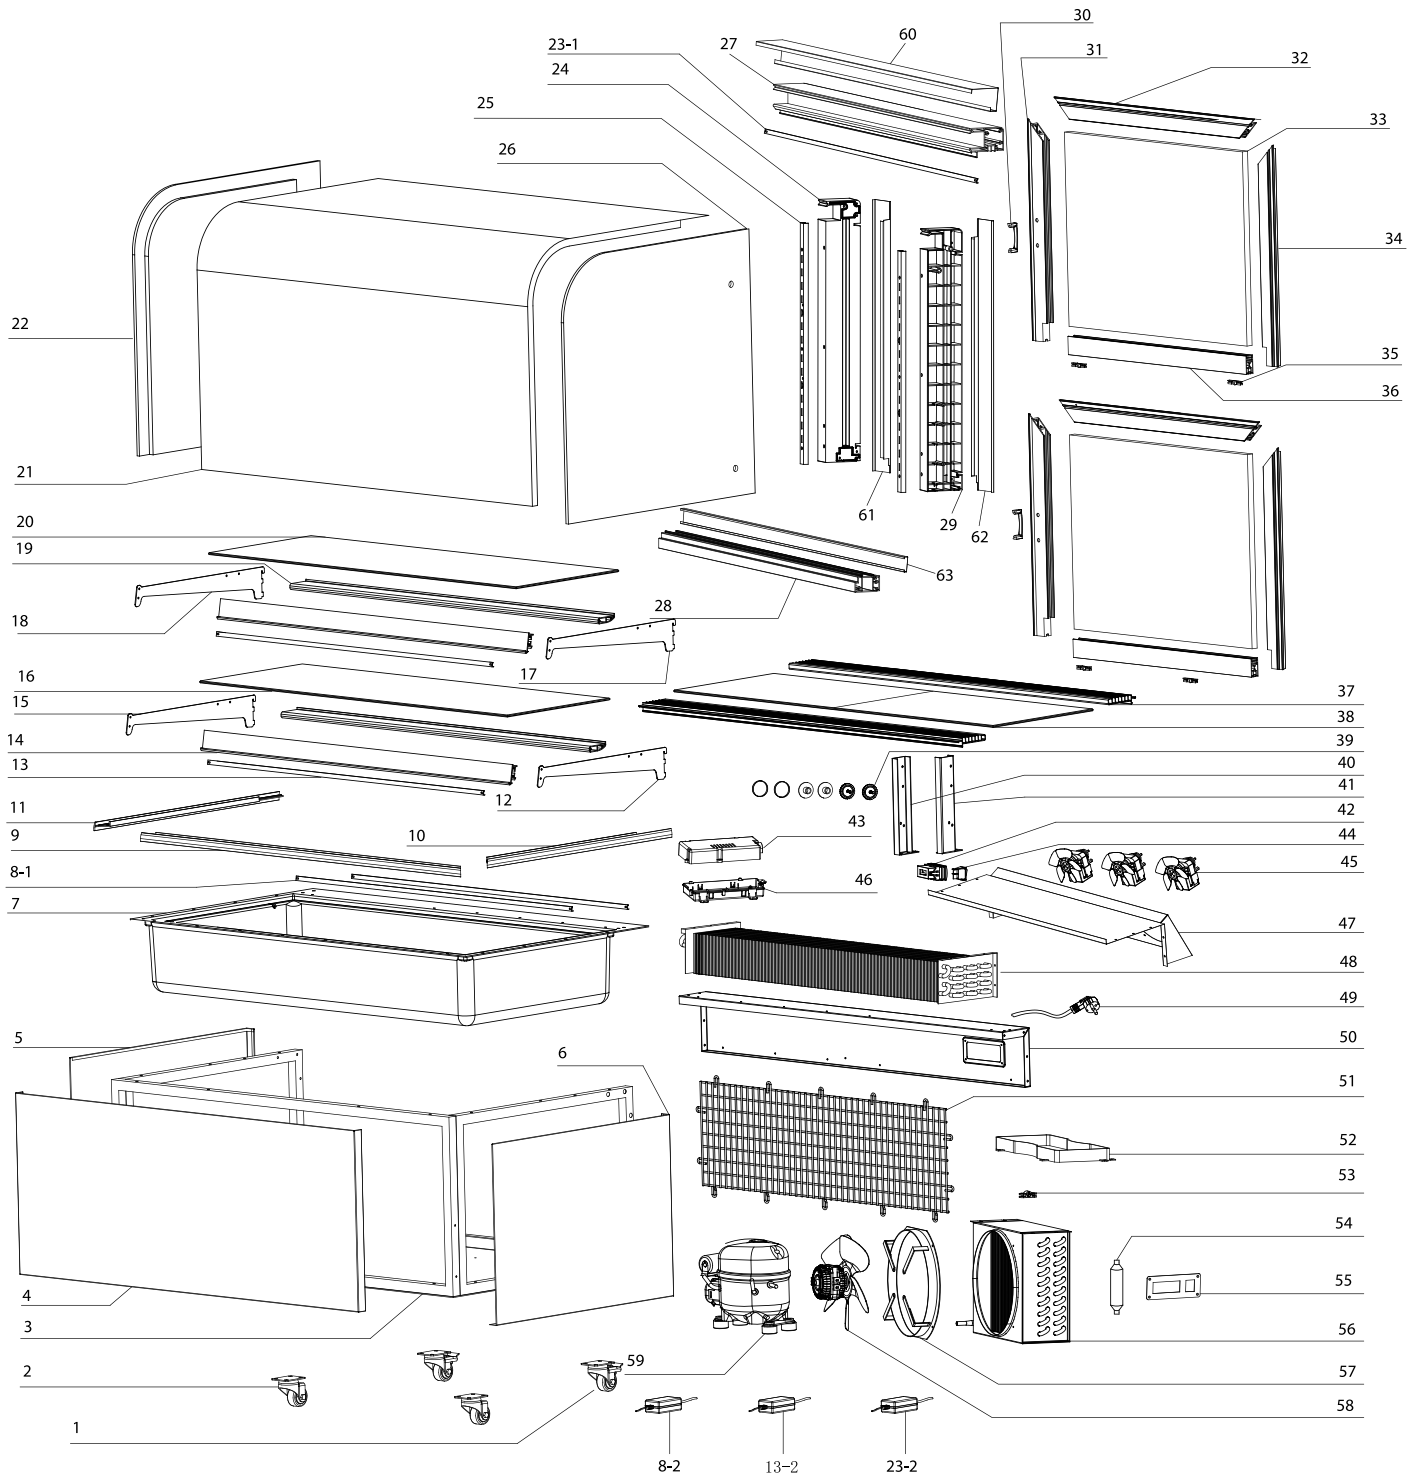

Parts Breakdown

Model RS-CN-0370 40519

Parts Breakdown

Model RS-CN-0370 40519

Item No.	Description	Position	Item No.	Description	Position	Item No.	Description	Position
71042	Rear Swivel Caster with Brake for 40519	1	71103	Left Side Glass for 40519	22	71079	Thermostat Lid for 40519	43
79763	Swivel Front Caster without Brake for 40519	2	AF496	Top LED for 40519	23-1	71080	Switch for 40519	44
68206	Base for 40519	3	64751	#2 LED Transformer for 40519	23-2	71081	Evaporator Motor for 40519	45
68225	Right Cover for 40519	4	71164	Left Pole Cover for 40519	24	71082	Thermostat Base for 40519	46
AF494	Front Cover for 40519	5	71153	Shelf Holder for 40519	25	71126	Evaporator Cover for 40519	47
68226	Left Cover for 40519	6	71062	Right Side Glass for 40519	26	71127	Evaporator for 40519	48
71094	Evaporator Insulation for 40519	7	71104	Upper Front Frame for 40519	27	68198	Power Cord for 40519	49
68208	Bottom LED for 40519	8-1	71165	Bottom Frame for 40519	28	71129	Rear Frame for 40519	50
64750	#4 LED Transformer for 40519	8-2, 13-2	71065	Right Pole for 40519	29	71130	Back Grill for 40519	51
AF495	Front Glass Fixer for 40519	9	71110	Door Handle for 40519	30	71089	Water Tray for 40519	52
68272	Left Glass Fixer for 40519	10	AF488	Left Doorframe for 40519	31	71133	Power Cord Fixer for 40519	53
68271	Right Glass Fixer for 40519	11	71111	Upper Door Frame for 40519	32	71083	Dryer Filter for 40519	54
68172	Right Bottom Shelf Holder for 40519	12	64880	Right Side Glass for 40519	33	77434	Control Panel for 40519	55
71149	LED Lighter for 40519	13-1	71113	Right Door Frame for 40519	34	71135	Condenser for 40519	56
71150	Price Tags for 40519	14	71114	Door Glide Wheel for 40519	35	71136	Fan Bracket for 40519	57
68211	Left Bottom Shelf Holder for 40519	15	71167	Bottom Door Frame for 40519	36	71137	Condenser Motor for 40519	58
71100	Bottom Glass Shelf for 40519	16	71119	Inlet and Outlet for 40519	37	68199	Compressor for 40519	59
68175	Right Top Shelf Holder for 40519	17	AD842	Bottom Glass for 40519	38	AF497	Top Back Frame for 40519	60
68177	Left Top Shelf Holder for 40519	18	71121	Screw Cover for 40519	39	AF491	Left Back Frame for 40519	61
64749	Metal Shelf Support for 40519	19	71171	Left Pole Fixer for 40519	40	AF492	Right Back Frame for 40519	62
71105	Top Glass Shelf for 40519	20	71077	Right Pole Fixer for 40519	41	AF498	Bottom Back Frame for 40519	63
71102	Arc Front Glass for 40519	21	71123	Digital Control for 40519	42	AT601	Door Seal for 40519	