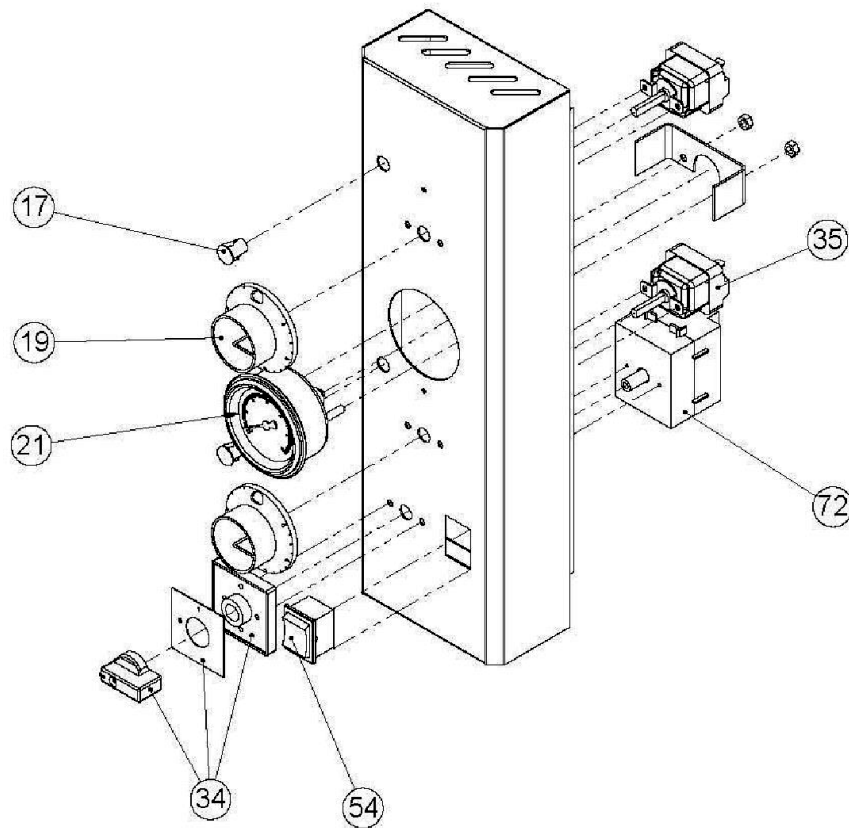

PARTS BREAKDOWN

ITEM	MODEL
40638	PE-IT-0048-D

PARTS BREAKDOWN

ITEM	MODEL
40638	PE-IT-0048-D

PARTS BREAKDOWN

ITEM	MODEL
40638	PE-IT-0048-D

Item No.	Description	Position	Item No.	Description	Position	Item No.	Description	Position
76630	Complete Oven Door for 40638	4	44772	Perforated Block 700x350x22 for 40638	23	74772	Countersunk Hex Head Screw M6x55 for 40638	47
77257	Door Assembly for 40638	4.1	76650	Brick 350x700x14 for 40638	24	74773	Door Fixing Block for 40638	48
76632	Professional Glass Ceramic Sheet for 40638	4.2	74753	Cord for 40638	25	74774	Door Rotation Bush for 40638	48
76633	Oven Door-Frame Assembly for 40638	4.3	42041	Resistance 400 W 230 V for 40638	26	74775	Shot Pin Ø 3x16 for 40638	48
74801	Tape in White Glass Fibre with Adhesive 6x2mm for 40638	4.4	42831	Terminal Board PA220FV 12 Poles 16sqmm 750V-76A for 40638	28	74776	Hexagonal Nut DIN 934 M6 for 40638	50
74737	Oven Door Handle Assembly for 40638	5	42030	Pizza Oven Relays Board for 40638	31	42033	Professional Spring for 40638	52
74738	Lobed Hand Wheel for 40638	7	42042	Low Heating Element 700W 230V for 40638	32	74778	Cord Support for 40638	53
74739	Oven Side Panel for 40638	10	74824	Unipolar Safety Thermostat for 40638	33	42844	Luminous Bi-Polar Switch 0-1 CV2 for 40638	54
74740	Plaque for Flue Cover for 40638	11	74760	Grey Plate/Black Knob 48x48 (for 42036 Giovenzana Mainswitch 16/32 A) for 40638	34	42035	16 A Actuator P0160004R001 4-Polar Switch for 40638	55
74741	Flue Cover Assembly for 40638	11	AM897	Unipolar Thermostat Ego 450 Deg - (55.19082.805 - EU) for 40638	35	42046	Dome-Form Lamp Glass 77.222.-503.00 for 40638	60
77266	Superior Cover for 40638	13	74762	Heaters Support for 40638	36	74855	Halogen Bulb 12V 20W G4 for 40638	65
74743	Rear Panel for 40638	14	77287	Washer Ø 6.4 DIN 9021 for 40638	38	74856	Bulb Holder G4 12V 20W BJB 77.912 for 40638	66
42837	Equipotential Attachment (OBO. T5012+OBO.5016M5) for 40638	16	74765	Self-Locking Nut M6 DIN 980 V for 40638	39	74858	Bulb Holder Support for 40638	68
42848	Transparent LED Bulb 380V (Including Hood) for 40638	17	74766	Hex Head Nut DIN 933 M6x20 for 40638	40	42036	Actuator 32A Switch for 40638	72
74746	Nut for Cable Gland OBO 106 PG 21 for 40638	18	74767	Spring Fixing Spline for 40638	41	62493	Transformer 40VA 50/60HZ 230V-12V for 40638	73
74747	Cable Gland OBO 106 PG 21 for 40638	18	74768	Wheel Rotation Pin Professional Release 2011 for 40638	42	AM699	Thermostat Probe Support Safety T.D. 8438.90.00 (Bracket) for 40638	
42049	AP10 Pizzagroup Oven (°C) Thermostat Knob for 40638	19	74769	Spring Rotation Wheel Professional Release 2011 for 40638	43	AM700	Unipolar Safety Thermostat 512TH - UL (55.13584.010) T.D. 8514.90.70 for 40638	
74749	Thermometer Ø 60 TAR. 0-500°C for 40638	21	74770	Door Spline Shim for 40638	44	AM701	Vite TC+ Autofor. 3.9x13 ZN NR 24.00 N8E T.D. 7318.12.10 for 40638	
74750	Probe T4JA44VH25IPD-F S/M 600° for 40638	22	74767	Spring Fixing Spline for 40638	45			