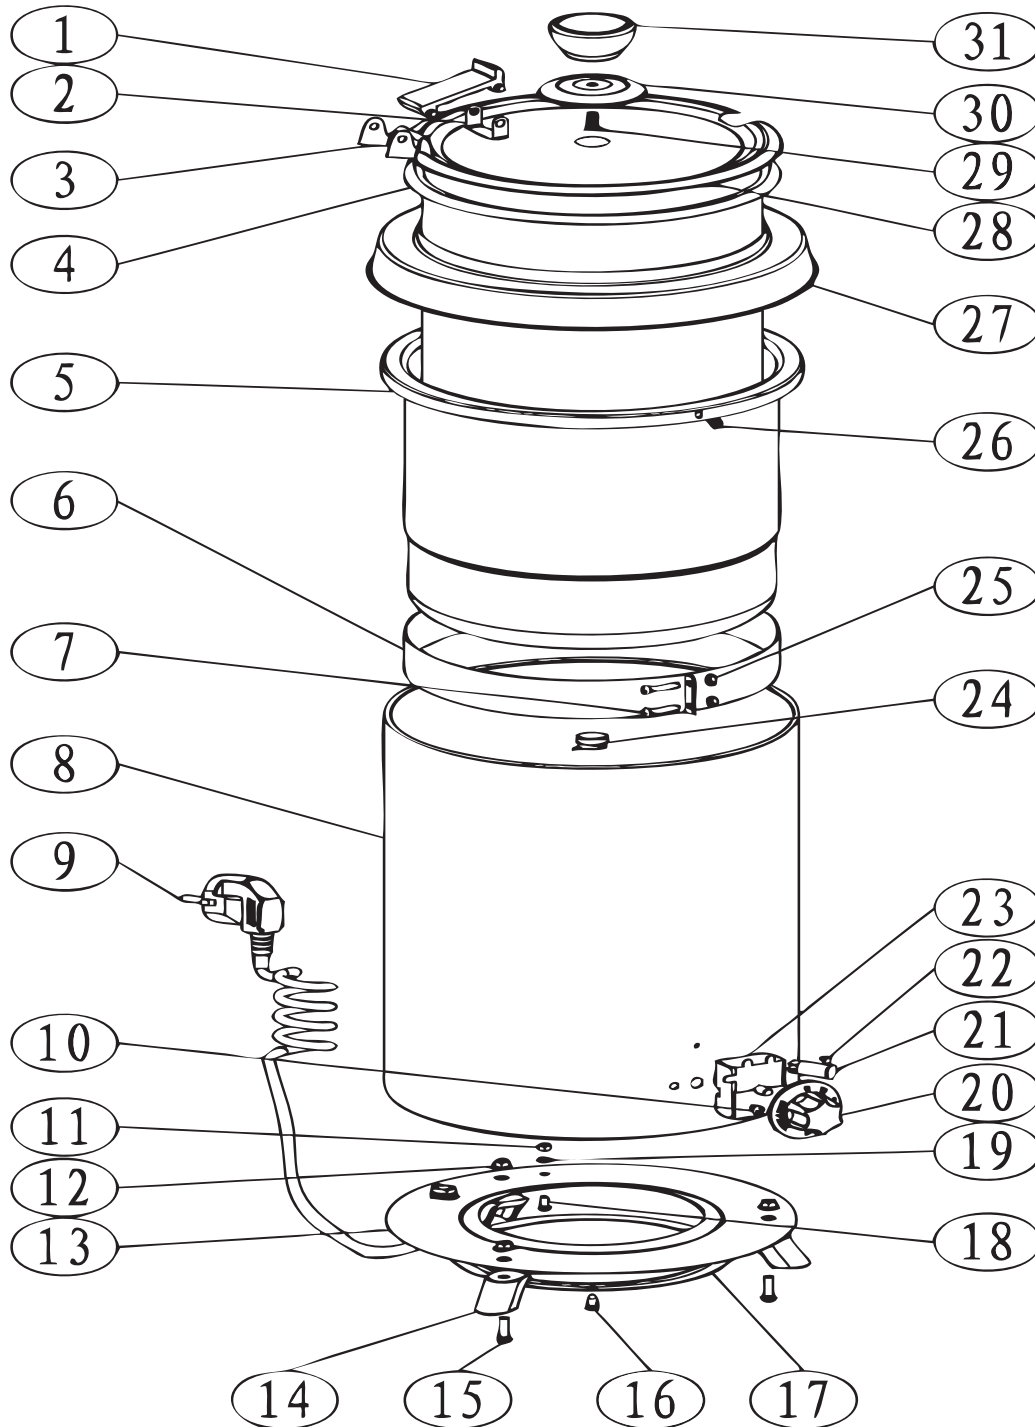

Parts Breakdown

Model FW-CN-0006-S 41079

Parts Breakdown

Model FW-CN-0006-S 41079

| Item No. | Description | Position | Item No. | Description | Position | Item No. | Description | Position |
|----------|----------------------------------|----------|----------|--|----------|----------|--------------------------------|----------|
| 78330 | Stainless Steel Kettle for 41079 | 4 | 78335 | Bottom for 41079 | 13 | 78347 | Indicator Light for 41079 | 21 |
| 78331 | Water Tank for 41079 | 5 | 78340 | Leg for 41079 | 14 | 78348 | Red Point for 41079 | 22 |
| 78332 | Heating Element for 41079 | 7 | 78341 | Screw M5x16 for 41079 | 15 | 78349 | Emergency Regulator for 41079 | 23 |
| 78334 | Stainless Steel Shell for 41079 | 8 | 78342 | Screw M4.2-9.5 for 41079 | 16 | 78350 | Thermo ON/OFF for 41079 | 24 |
| 78336 | Wire and Plug for 41079 | 9 | 78343 | Cover for 41079 | 17 | 78351 | Screw M3.9.13 for 41079 | 26 |
| 78337 | Screw M4x6 for 41079 | 10 | 78344 | Screw M4x6 for 41079 | 18 | 78352 | Stainless Steel Ring for 41079 | 27 |
| 78338 | Nut M4 for 41079 | 11 | 78345 | Gasket 4" Diameter for 41079 | 19 | 78329 | Complete Lid for 41079 | 28 |
| 78339 | Nut M5 for 41079 | 12 | 78346 | Turning of Emergency Regulator for 41079 | 20 | | | |