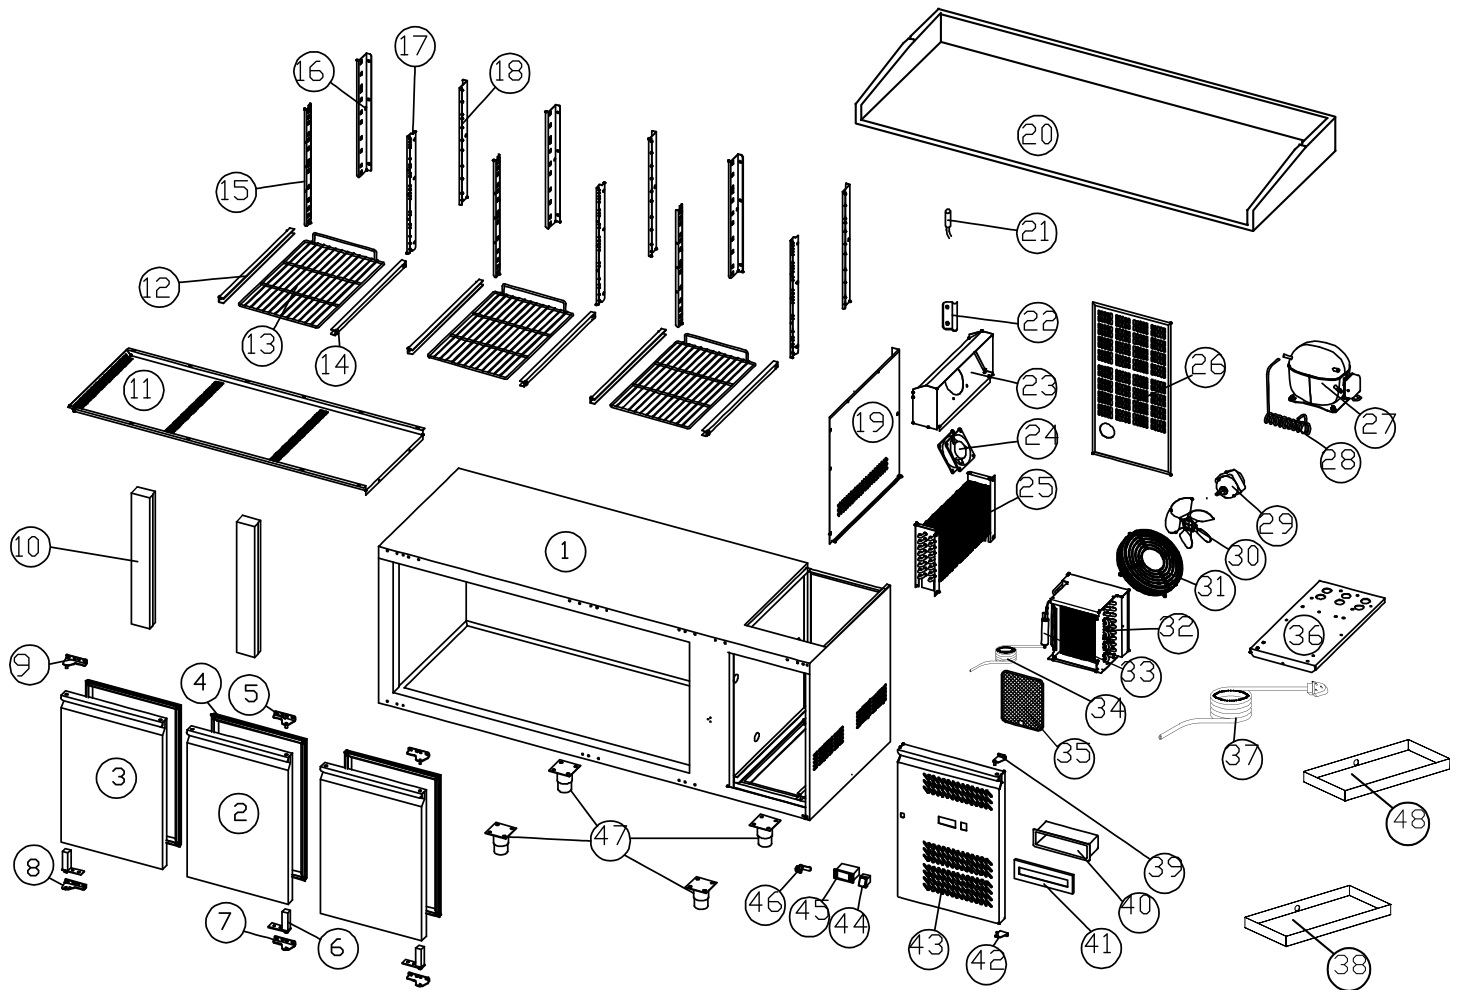

Parts Breakdown

Model **PT-CN-0580** 41145

Parts Breakdown

Model PT-CN-0580 41145

Item No.	Description	Position	Item No.	Description	Position	Item No.	Description	Position
AF248	Body for 41145	1	AF221	Front Support Right for 41145	17	AF235	Filter Drier for 41145	33
AF249	Door Right for 41145	2	AF222	Back Support Right for 41145	18	AF236	Capillary for 41145	34
AF250	Door Left for 41145	3	AF223	Evaporator Cover for 41145	19	AF237	Filter for 41145	35
AF208	Gasket for 41145	4	AE751	Marble Countertop for 41145	20	AF238	Unit Board for 41145	36
AF209	Up Hinge Right for 41145	5	AF225	Sensor for 41145	21	AD819	Power Cord for 41145	37
AF210	Door Spring for 41145	6	AF226	Probe Padding for 41145	22	AF239	Water Box for 41145	38
AF211	Down Hinge Right for 41145	7	AF227	Fan Support for 41145	23	AF240	Front Panel Up Hinge for 41145	39
AF212	Down Hinge Left for 41145	8	AD825	Condenser Fan for 41145	24	AF241	Water Box Protector for 41145	40
AF213	Up Hinge Left for 41145	9	AF228	Evaporator for 41145	25	AF242	Clip for 41145	41
AF214	Fixed Front Panel for 41145	10	AE752	Grill for 41145	26	AF243	Front Panel Down Hinge for 41145	42
AF251	Air Flow Conduct Board for 41145	11	AF252	Compressor for 41145	27	AF244	Front Panel for 41145	43
AF216	Set Guide Left for 41145	12	AF230	Hot Pipe for 41145	28	AD829	Main Switch for 41145	44
AF217	Shelf for 41145	13	AF231	Condenser Fan for 41145	29	AD818	Thermostat for 41145	45
AF218	Set Guide Right for 41145	14	AF232	Condenser Fan Blade for 41145	30	AF245	Lock for 41145	46
AF219	Front Support Left for 41145	15	AF233	Basket Guard Grills for 41145	31	AF246	Foot for 41145	47
AF220	Back Support Left for 41145	16	AF234	Condenser for 41145	32	AF247	Water Box for 41145	48