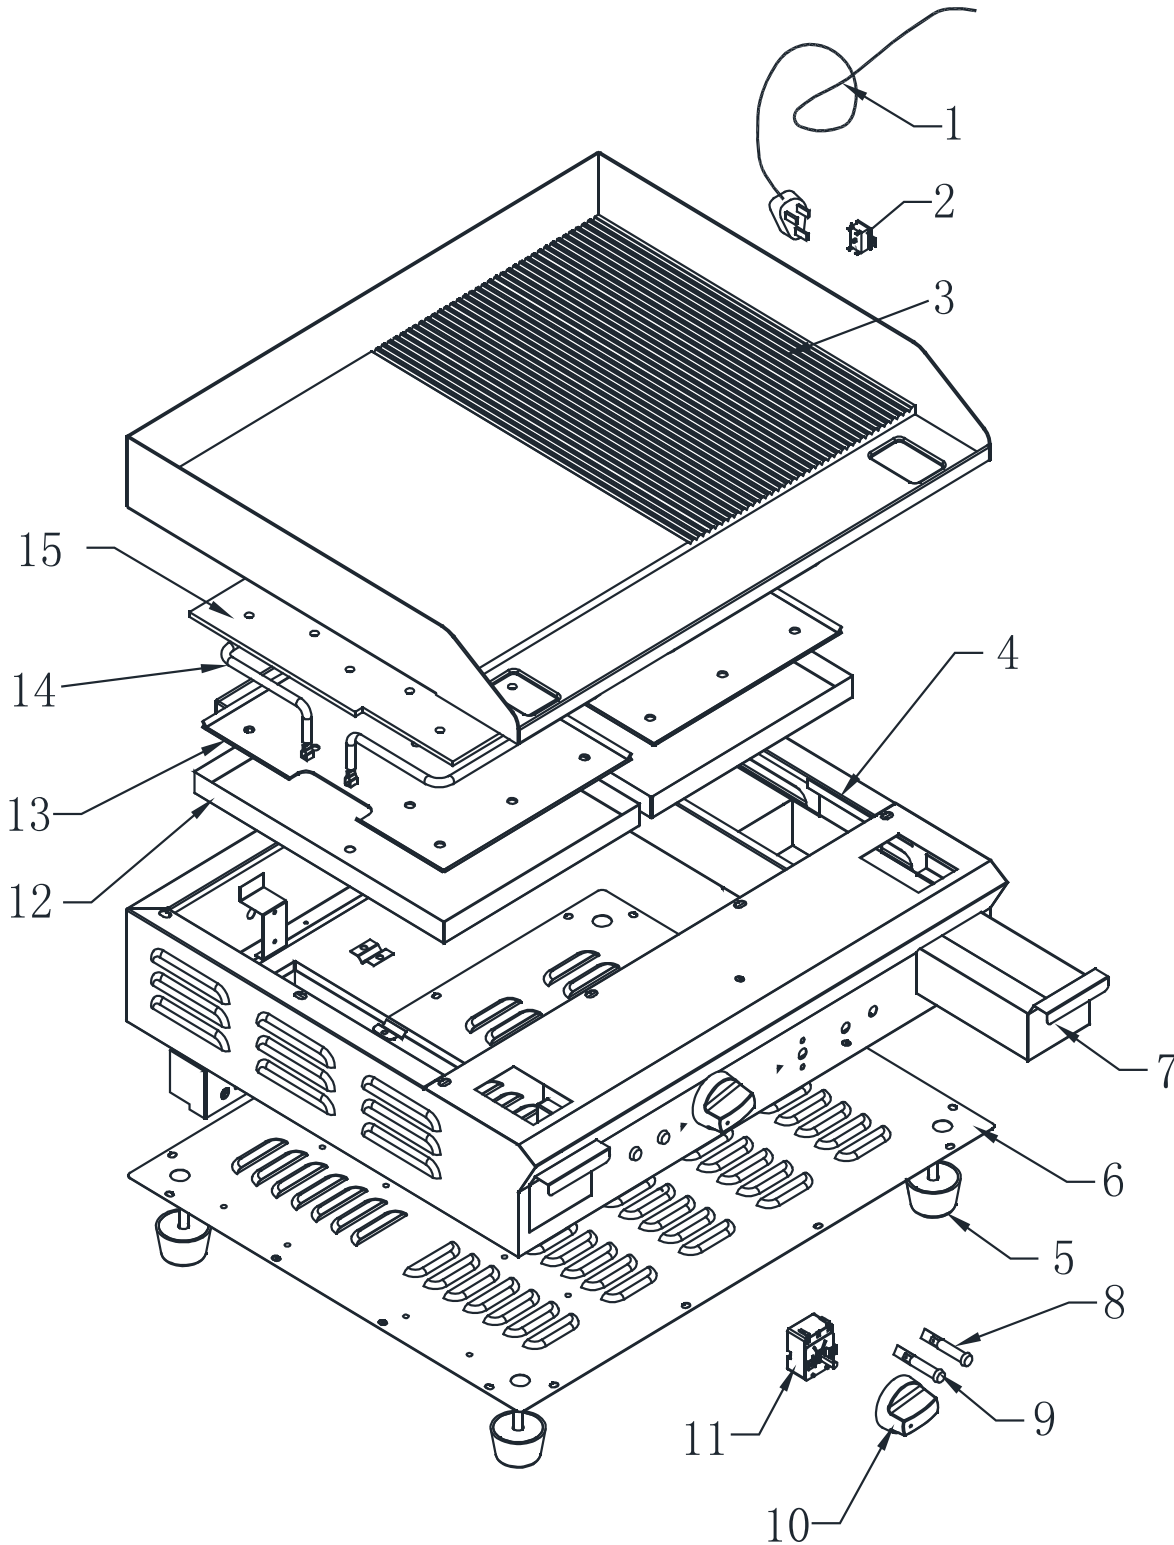

Parts Breakdown

Model CE-CN-0610-FR 41373

Parts Breakdown

Model CE-CN-0610-FR 41373

Item No.	Description	Position	Item No.	Description	Position	Item No.	Description	Position
62826	Plug and Lead for 41373	1	62831	Cover for 41373	6	62836	Thermostat for 41373	11
62827	Limiting Thermostat for 41373	2	62832	Oil Tray for 41373	7	62837	Fixing Plate for 41373	12
62828	Grill Plate for 41373	3	62833	Indicator Light (Red) for 41373	8	62838	Insulation Plate for 41373	13
62829	Body for 41373	4	62834	Indicator Light (Green) for 41373	9	62839	Element for 41373	14
62830	Feet for 41373	5	62835	Knob for 41373	10	62840	Aluminum Plate for 41373	15