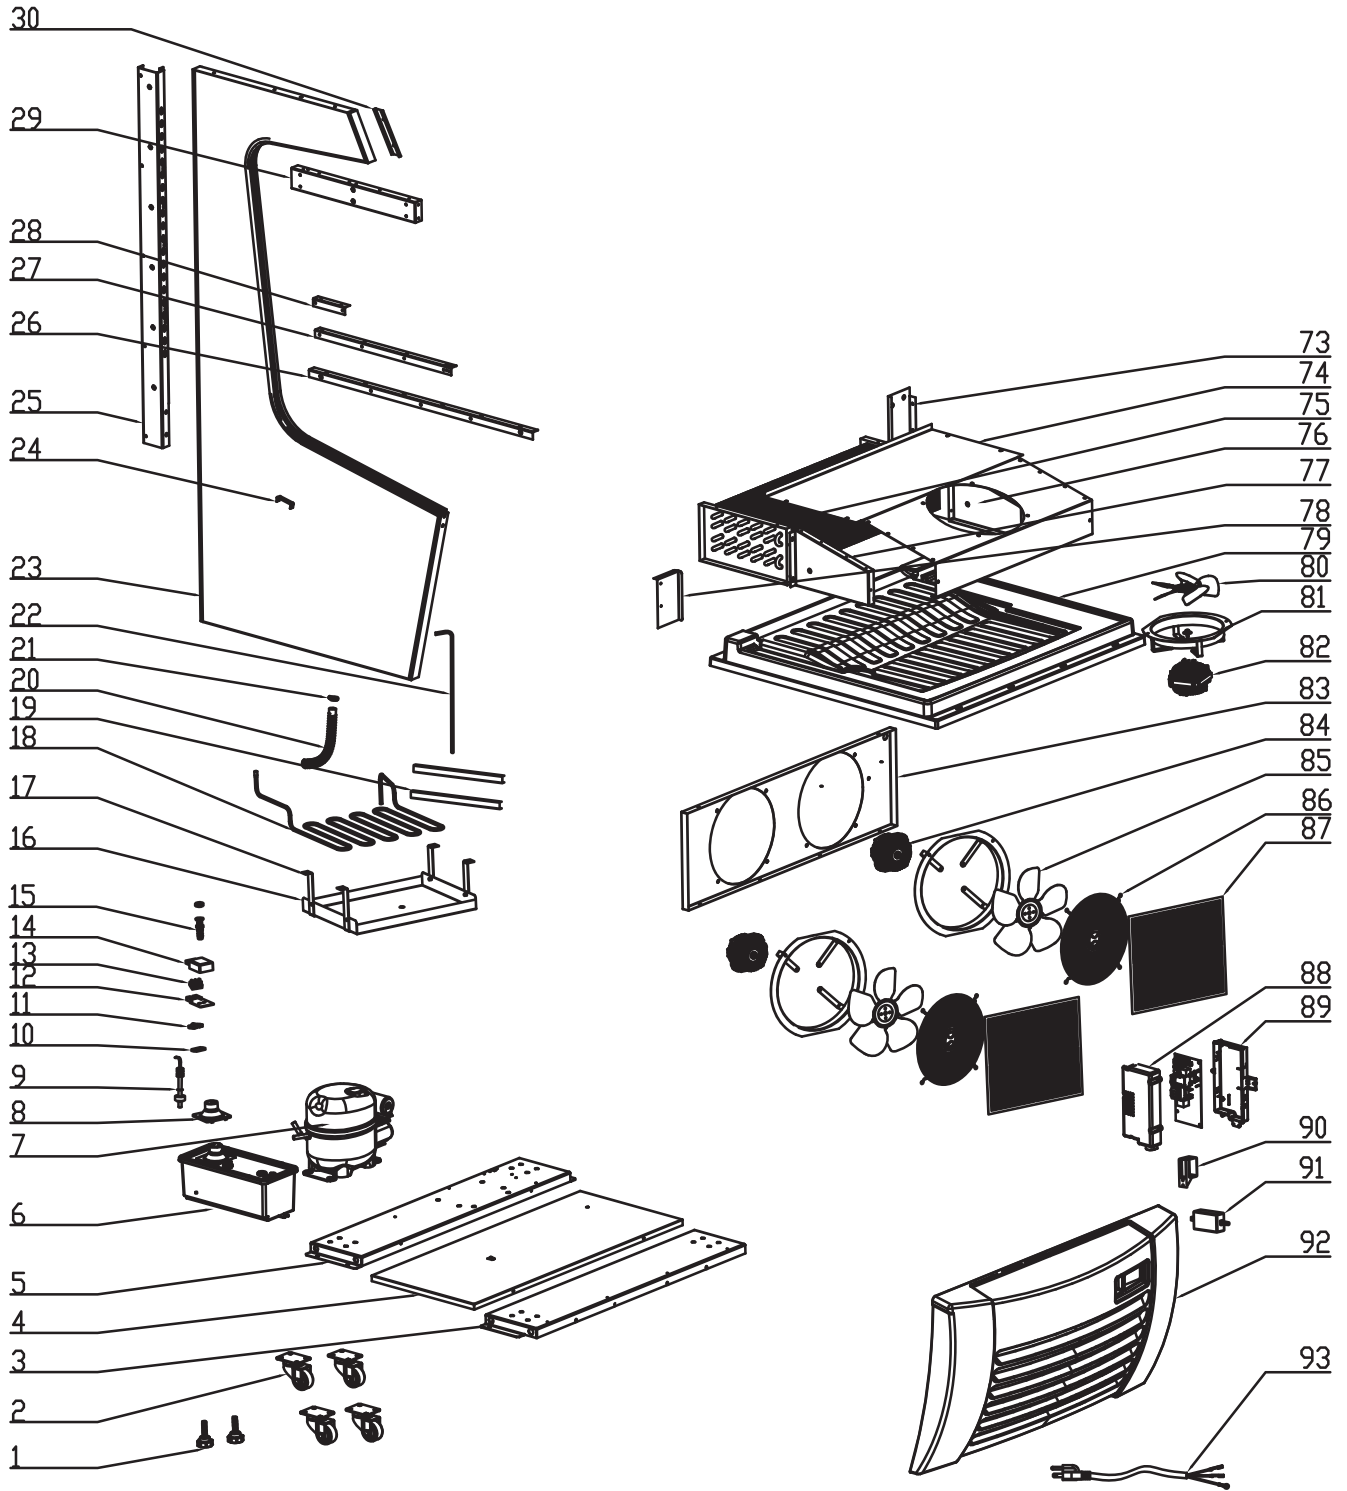

Parts Breakdown

Model RS-CN-0360 41465

Parts Breakdown

Model RS-CN-0360 41465

Parts Breakdown

Model RS-CN-0360 41465

Item No.	Description	Position	Item No.	Description	Position	Item No.	Description	Position
60672	Feet for 41465	1	61224	Dry Filter for 41465	32	61193	Cover Support - Plastic Coated for 41465	63
60561	Rear Wheels for 41465	2	66310	Condenser for 41465	33	61192	Air Inlet Cover for 41465	64
61253	Front Board of Base for 41465	3	61222	Stands for Condenser for 41465	34	61191	Wind Screen Strip for 41465	65
61252	Middle Board of Base for 41465	4	61221	Condenser Cover for 41465	35	66341	Glass Deflector for 41465	66
61251	Fixed Plate for 41465	5	66312	Top Front Panel for 41465	36	61189	Retaining Plate for Front Base Panel for 41465	67
79303	Water Receiver for 41465	6	66313	Top LED Light for 41465	37	61188	Front Board for Evaporator for 41465	68
61249	Compressor for 41465	7	61218	Night Curtain for 41465	38	60651	Curtain Hook for 41465	69
79304	Pipe for Evaporated Water for 41465	8	61217	Board Ahead Curtain for 41465	39	61186	Holder for Digital Display for 41465	70
79305	Water Level Detector for 41465	9	61216	Honeycomb Panel for 41465	40	30885	Digital Controller for 41465	71
61246	Wire Clip Holder for 41465	10	61215	Ceiling Board of Cabinet for 41465	41	71514	On/Off Switch (Green) for 41465	72
61245	Wire Clip Cover for 41465	11	61214	Foam of Top Cover for 41465	42	61183	Right Wind Screen of Evaporator for 41465	73
61244	Junction Box for 41465	12	61213	Transparent Plate for 41465	43	61182	Evaporator Cover for 41465	74
79292	Terminal for 41465	13	61212	Bottom Frame of Light Box for 41465	44	61181	Evaporator for 41465	75
79359	Cover of Junction Box for 41465	14	61211	Left Panel of Light Box for 41465	45	61180	Right Board of Evaporator Cover for 41465	76
61241	Water Nozzle for 41465	15	61210	Top Frame of Light Box - Plastic Coated for 41465	46	71521	Left Board of Evaporator Cover for 41465	77
61240	Tray of Heater for 41465	16	61209	Right Panel of Light Box for 41465	47	61178	Left Wind Screen of Evaporator for 41465	78
66297	Bracket of Water Receiver for 41465	17	61208	Right Support Pillar of Shelf for 41465	48	61177	Base Foam of Evaporator for 41465	79
61238	Heater for 41465	18	61207	Foam of Right Board for 41465	49	66351	Fan Blade for 41465	80
61237	Platen of Heater for 41465	19	61206	Right Fixed Board of Top Front Panel for 41465	50	60932	Flange for 41465	81
63459	Hose Fitting (Metal) for 41465	20	66327	Side Glass for 41465	51	60931	Motor of Evaporator for 41465	82, 84
71517	Pipe Clip for 41465	21	66328	LED Strip for 41465	52	61173	Holder for Condenser Motor for 41465	83
79317	Connection Pipe for 41465	22	60637	Jump Ring of LED for 41465	53	60933	Fan Blade of Condenser for 41465	85
61233	Foam of Left Side Board for 41465	23	61202	Ventilated Board for 41465	54	61170	Flat Net Cover for 41465	86
61232	Side Glass Bar for 41465	24	61201	Upper Shelf for 41465	55	61169	Air Filter for 41465	87
61231	Left Support for Shelf for 41465	25	61200	Price Tag Holder for 41465	56	61168	Cover of Circuit Board Box for 41465	88
61230	Connector of Evaporator Base Panel for 41465	26	61199	Top Right Shelf Bracket for 41465	57	61167	Circuit Board Box for 41465	89
61229	Support for Upper Cover of Base for 41465	27	61198	Top Left Shelf Bracket for 41465	58	79356	LED Transformer Holder for 41465	90
61228	Air Inlet Stand for 41465	28	61197	Bottom Shelf for 41465	59	60552	Power Actuator for 41465	91
61227	Support for Ceiling for 41465	29	61196	Bottom Right Shelf Bracket for 41465	60	61164	Front Base Panel for 41465	92
61226	Left Fixed Board of Top Front Panel for 41465	30	61195	Bottom Left Shelf Bracket for 41465	61	79290	Power Cord for 41465	93
61225	Foam of Back Cover for 41465	31	61194	Bottom Board of Cabinet for 41465	62			