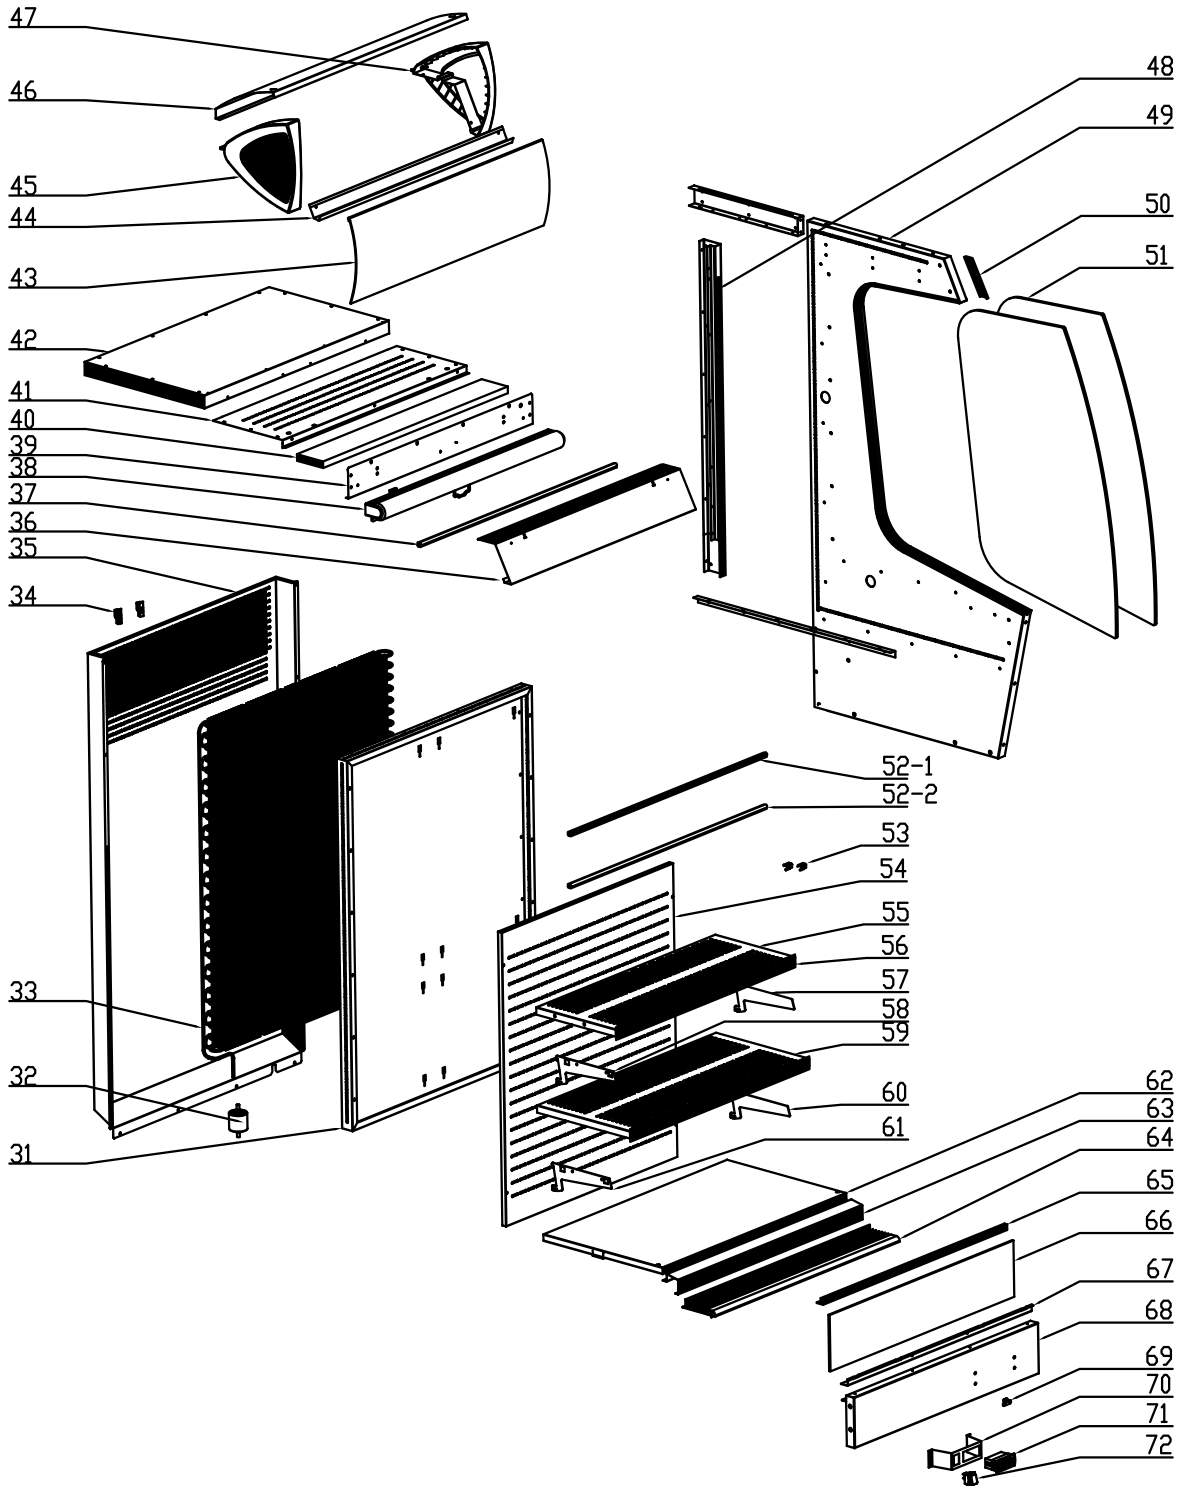

Parts Breakdown

Model RS-CN-0360 41465

Parts Breakdown

Model RS-CN-0360 41465

Parts Breakdown

Model RS-CN-0360 41465

Item No.	Description	Position	Item No.	Description	Position	Item No.	Description	Position
60672	Feet for 41465	1	61224	Dry Filter for 41465	32	61193	Cover Support - Plastic Coated for 41465	63
60561	Rear Wheels for 41465	2	66310	Condenser for 41465	33	61192	Air Inlet Cover for 41465	64
61253	Front Board of Base for 41465	3	61222	Stands for Condenser for 41465	34	61191	Wind Screen Strip for 41465	65
61252	Middle Board of Base for 41465	4	61221	Condenser Cover for 41465	35	66341	Glass Deflector for 41465	66
61251	Fixed Plate for 41465	5	66312	Top Front Panel for 41465	36	61189	Retaining Plate for Front Base Panel for 41465	67
79303	Water Receiver for 41465	6	66313	Top LED Light for 41465	37	61188	Front Board for Evaporator for 41465	68
61249	Compressor for 41465	7	61218	Night Curtain for 41465	38	60651	Curtain Hook for 41465	69
79304	Pipe for Evaporated Water for 41465	8	61217	Board Ahead Curtain for 41465	39	61186	Holder for Digital Display for 41465	70
79305	Water Level Detector for 41465	9	61216	Honeycomb Panel for 41465	40	30885	Digital Controller for 41465	71
61246	Wire Clip Holder for 41465	10	61215	Ceiling Board of Cabinet for 41465	41	71514	On/Off Switch (Green) for 41465	72
61245	Wire Clip Cover for 41465	11	61214	Foam of Top Cover for 41465	42	61183	Right Wind Screen of Evaporator for 41465	73
61244	Junction Box for 41465	12	61213	Transparent Plate for 41465	43	61182	Evaporator Cover for 41465	74
79292	Terminal for 41465	13	61212	Bottom Frame of Light Box for 41465	44	61181	Evaporator for 41465	75
79359	Cover of Junction Box for 41465	14	61211	Left Panel of Light Box for 41465	45	61180	Right Board of Evaporator Cover for 41465	76
61241	Water Nozzle for 41465	15	61210	Top Frame of Light Box - Plastic Coated for 41465	46	71521	Left Board of Evaporator Cover for 41465	77
61240	Tray of Heater for 41465	16	61209	Right Panel of Light Box for 41465	47	61178	Left Wind Screen of Evaporator for 41465	78
66297	Bracket of Water Receiver for 41465	17	61208	Right Support Pillar of Shelf for 41465	48	61177	Base Foam of Evaporator for 41465	79
61238	Heater for 41465	18	61207	Foam of Right Board for 41465	49	66351	Fan Blade for 41465	80
61237	Platen of Heater for 41465	19	61206	Right Fixed Board of Top Front Panel for 41465	50	60932	Flange for 41465	81
63459	Hose Fitting (Metal) for 41465	20	66327	Side Glass for 41465	51	60931	Motor of Evaporator for 41465	82, 84
71517	Pipe Clip for 41465	21	66328	LED Strip for 41465	52	61173	Holder for Condenser Motor for 41465	83
79317	Connection Pipe for 41465	22	60637	Jump Ring of LED for 41465	53	60933	Fan Blade of Condenser for 41465	85
61233	Foam of Left Side Board for 41465	23	61202	Ventilated Board for 41465	54	61170	Flat Net Cover for 41465	86
61232	Side Glass Bar for 41465	24	61201	Upper Shelf for 41465	55	61169	Air Filter for 41465	87
61231	Left Support for Shelf for 41465	25	61200	Price Tag Holder for 41465	56	61168	Cover of Circuit Board Box for 41465	88
61230	Connector of Evaporator Base Panel for 41465	26	61199	Top Right Shelf Bracket for 41465	57	61167	Circuit Board Box for 41465	89
61229	Support for Upper Cover of Base for 41465	27	61198	Top Left Shelf Bracket for 41465	58	79356	LED Transformer Holder for 41465	90
61228	Air Inlet Stand for 41465	28	61197	Bottom Shelf for 41465	59	60552	Power Actuator for 41465	91
61227	Support for Ceiling for 41465	29	61196	Bottom Right Shelf Bracket for 41465	60	61164	Front Base Panel for 41465	92
61226	Left Fixed Board of Top Front Panel for 41465	30	61195	Bottom Left Shelf Bracket for 41465	61	79290	Power Cord for 41465	93
61225	Foam of Back Cover for 41465	31	61194	Bottom Board of Cabinet for 41465	62			