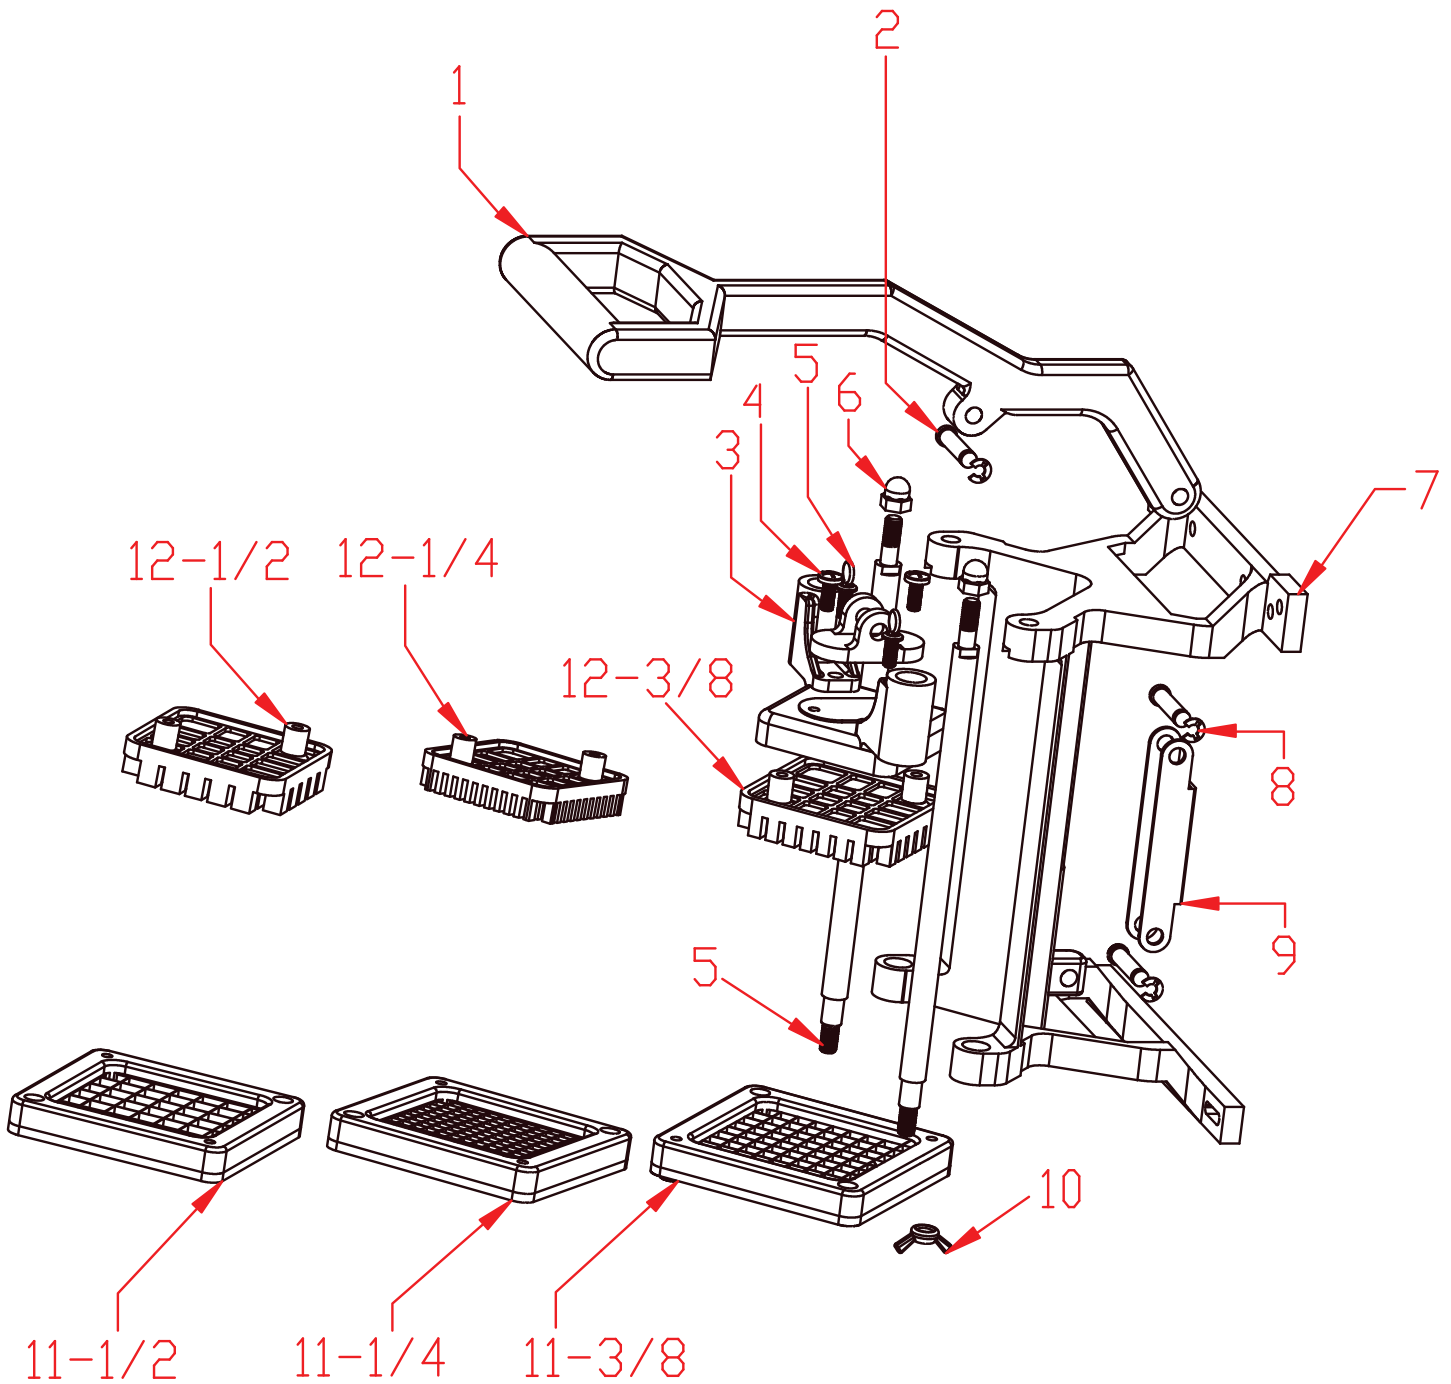

# Parts Breakdown

Item 41856

# Parts Breakdown

---

## Item 41856

Item No.	Description	Position	Item No.	Description	Position	Item No.	Description	Position
76926	Handle for 41856	01	76929	Screw for 41856	04	76932	Frame for 41856	07
76927	Pin for 41856	02	76930	Short Thread Slide Rod for 41856	05	76933	Wing Nut Locking Screw for 41856	10
76928	Pusher Assembly for 41856	03	76931	Cap Hut for 41856	06	77364	Push Block 3/8 with Blade for 41856	11-12