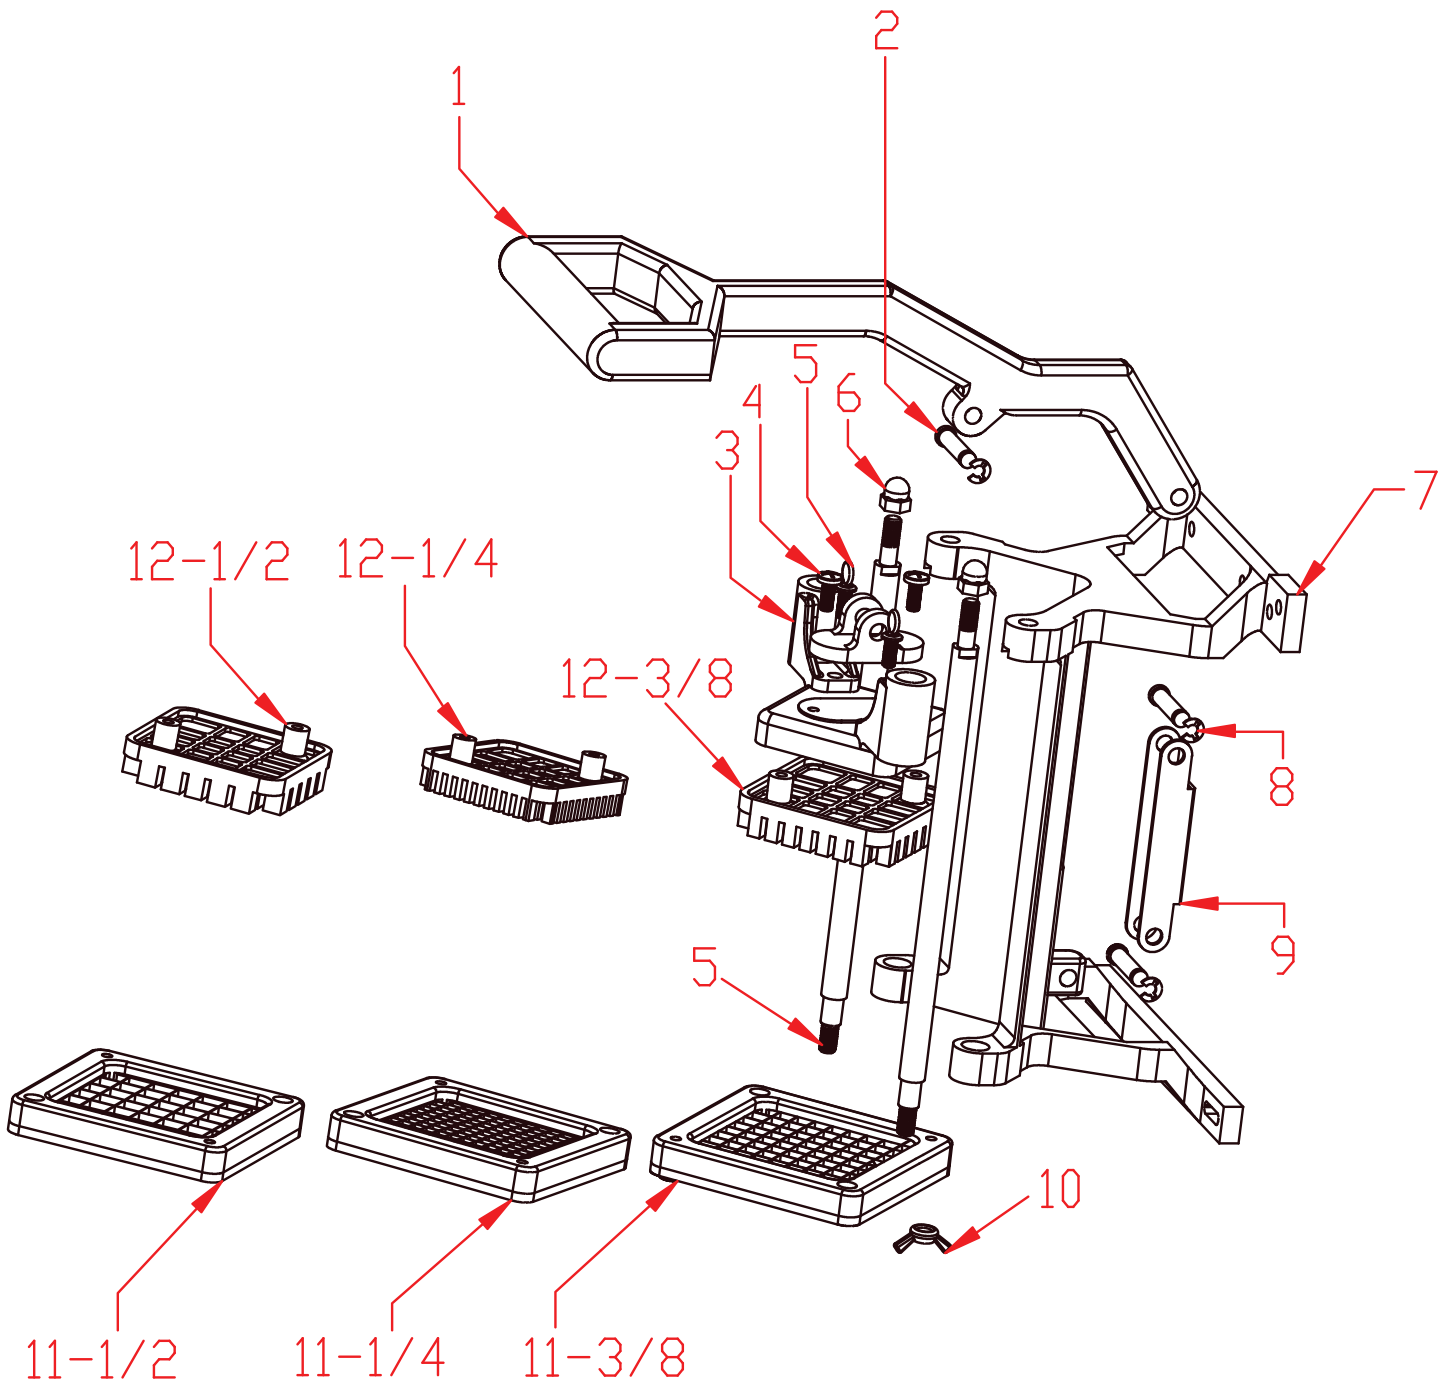

# Parts Breakdown

Item 41857

# Parts Breakdown

---

## Item 41857

Item No.	Description	Position	Item No.	Description	Position	Item No.	Description	Position
76926	Handle for 41857	01	76929	Screw for 41857	04	76932	Frame for 41857	07
76927	Pin for 41857	02	76930	Short Thread Slide Rod for 41857	05	76933	Wing Nut Locking Screw for 41857	10
76928	Pusher Assembly for 41857	03	76931	Cap Hut for 41857	06	77363	Push Block 1/4 with Blade for 41857	11-12