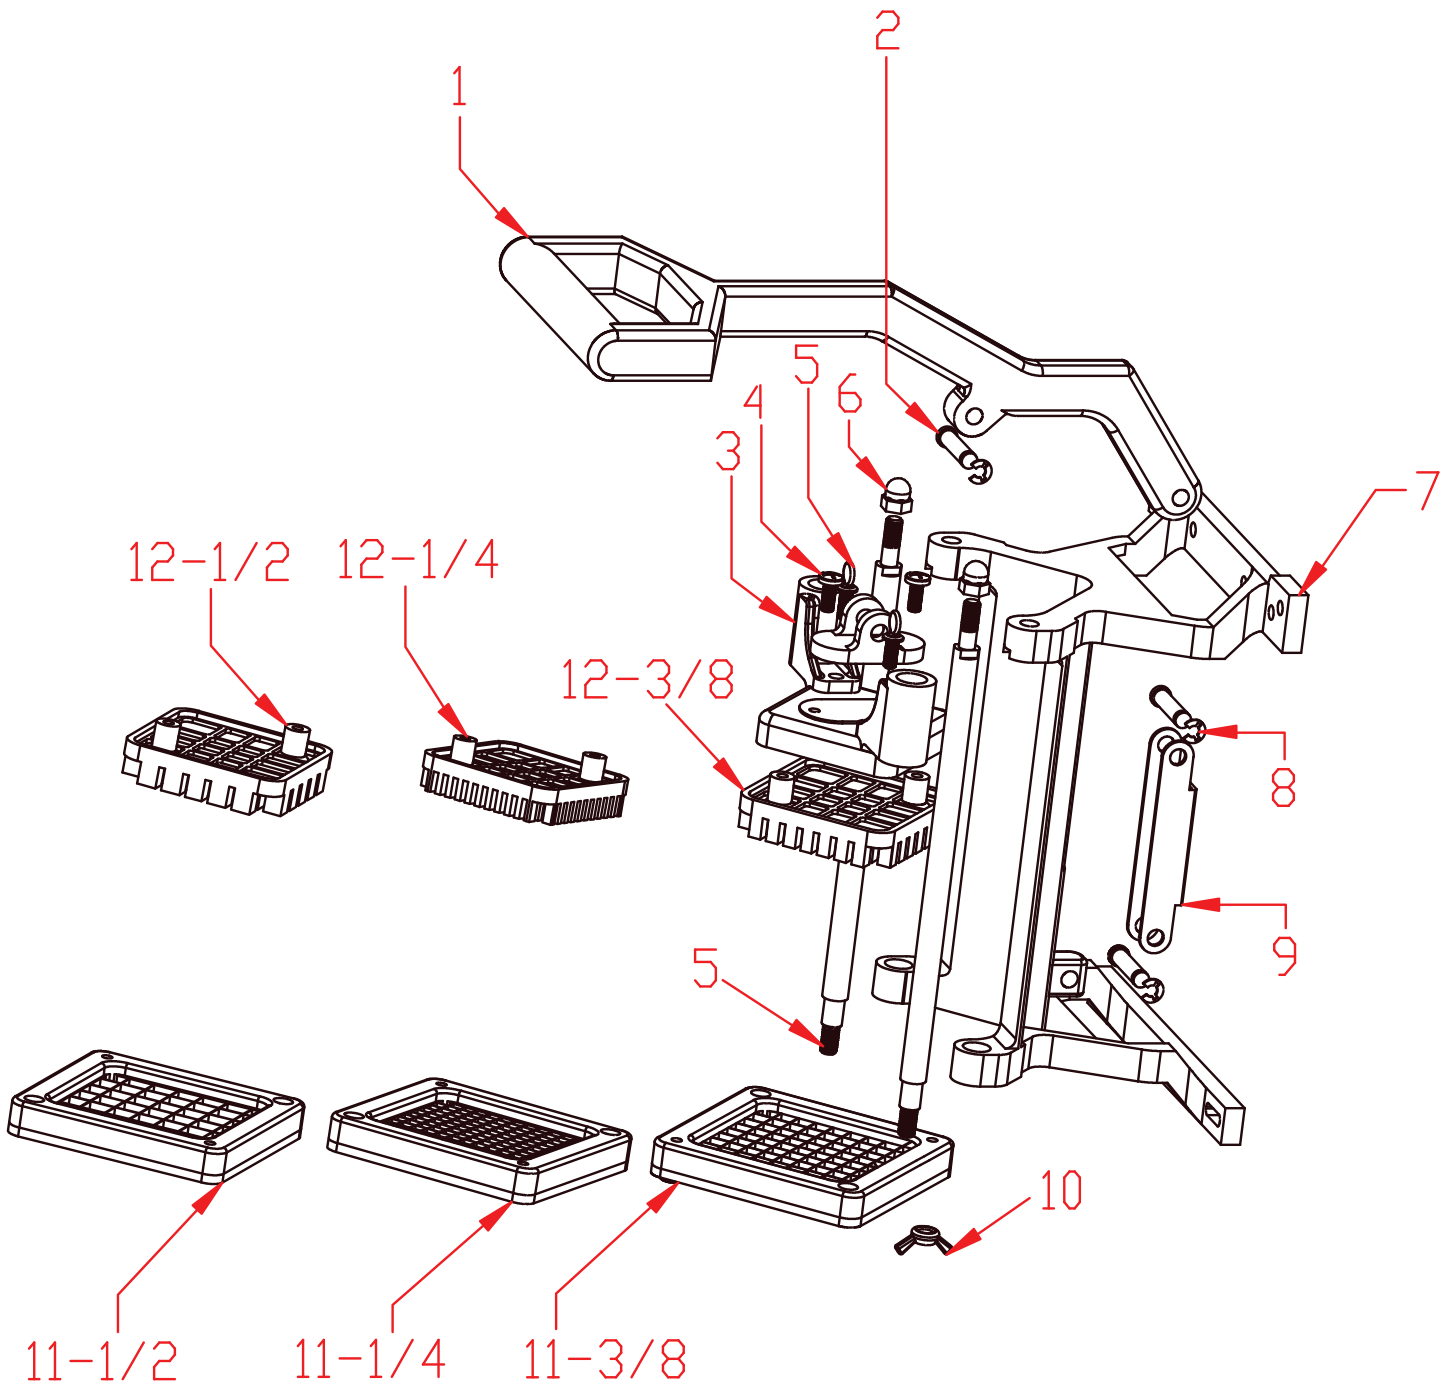

Parts Breakdown

Item 41858

Parts Breakdown

Item 41858

Item No.	Description	Position	Item No.	Description	Position	Item No.	Description	Position
76926	Handle for 41858	01	76929	Screw for 41858	04	76932	Frame for 41858	07
76927	Pin for 41858	02	76930	Short Thread Slide Rod for 41858	05	76933	Wing Nut Locking Screw for 41858	10
76928	Pusher Assembly for 41858	03	76931	Cap Hut for 41858	06	76934	Push Block 1/2 with Blade for 41858	11-12