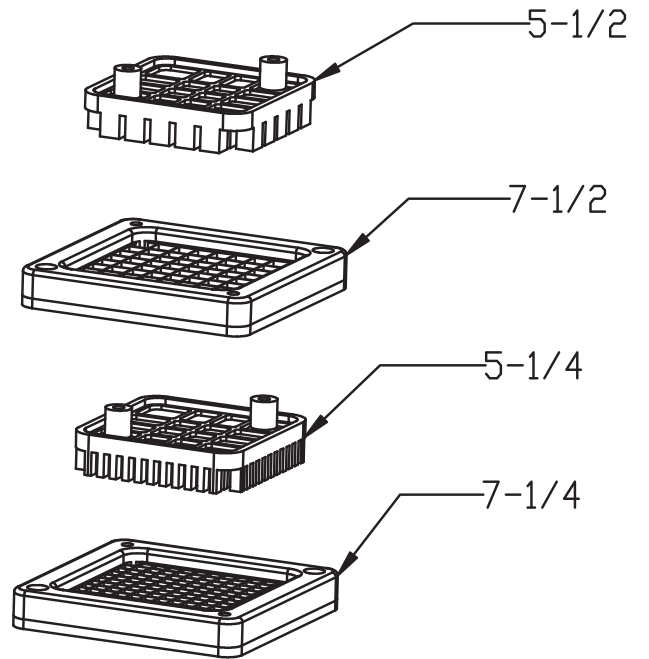

Parts Breakdown

Item 41859

Parts Breakdown

Item 41859

Item No.	Description	Position	Item No.	Description	Position	Item No.	Description	Position
77342	Handle for 41859	1	77346	Pusher Block 3/8 for 41859	5	77354	Frame for 41859	9
77343	Short Thread Screw for 41859	2	77349	Guide Rod for 41859	6	77355	Rubber Feet for 41859	10
77344	Long Thread Screw for 41859	3	77350	Cutting Blade 3/8 for 41859	7			
77345	Pusher Plate for 41859	4	77353	Ring for 41859	8			