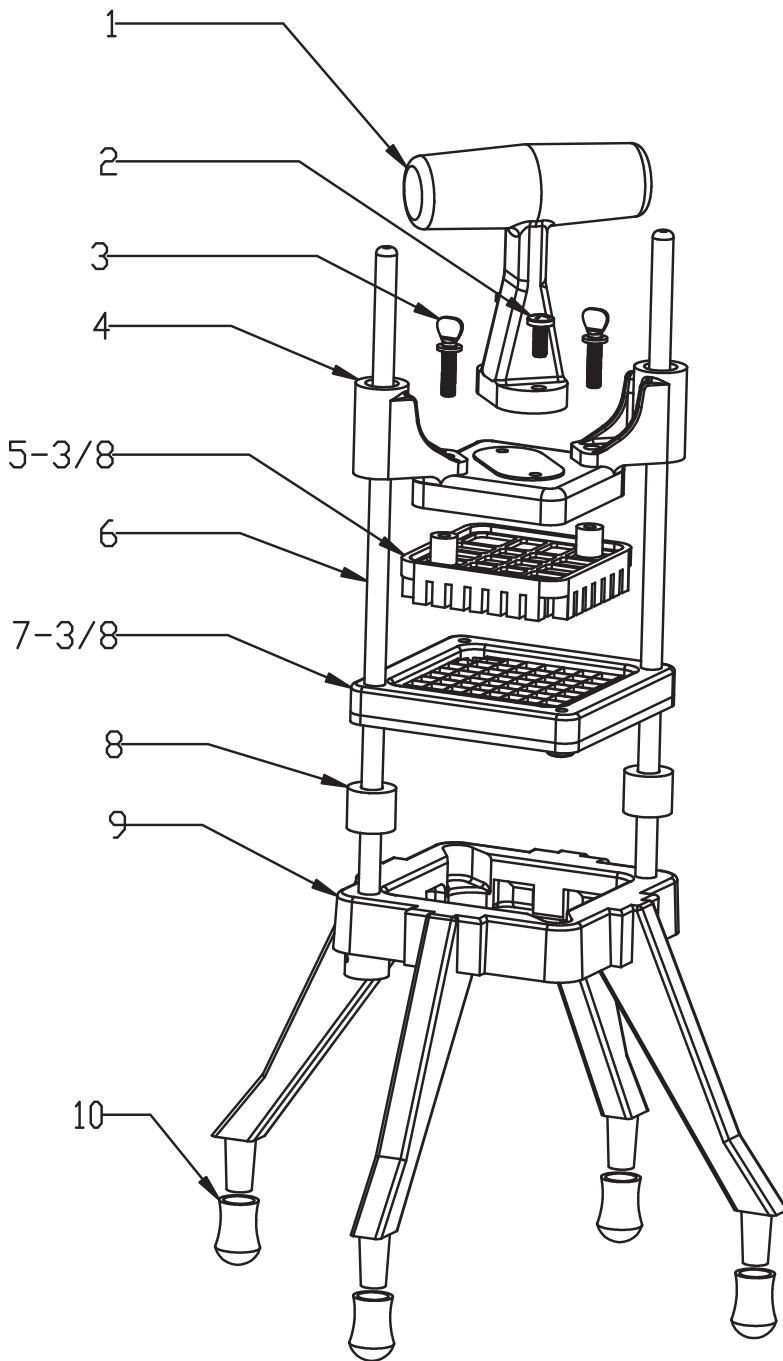

Parts Breakdown

Item 41859

Parts Breakdown

Item 41859

Item No.	Description	Position	Item No.	Description	Position	Item No.	Description	Position
77342	Handle for 41859	1	77346	Pusher Block 3/8 for 41859	5	77354	Frame for 41859	9
77343	Short Thread Screw for 41859	2	77349	Guide Rod for 41859	6	77355	Rubber Feet for 41859	10
77344	Long Thread Screw for 41859	3	77350	Cutting Blade 3/8 for 41859	7			
77345	Pusher Plate for 41859	4	77353	Ring for 41859	8			