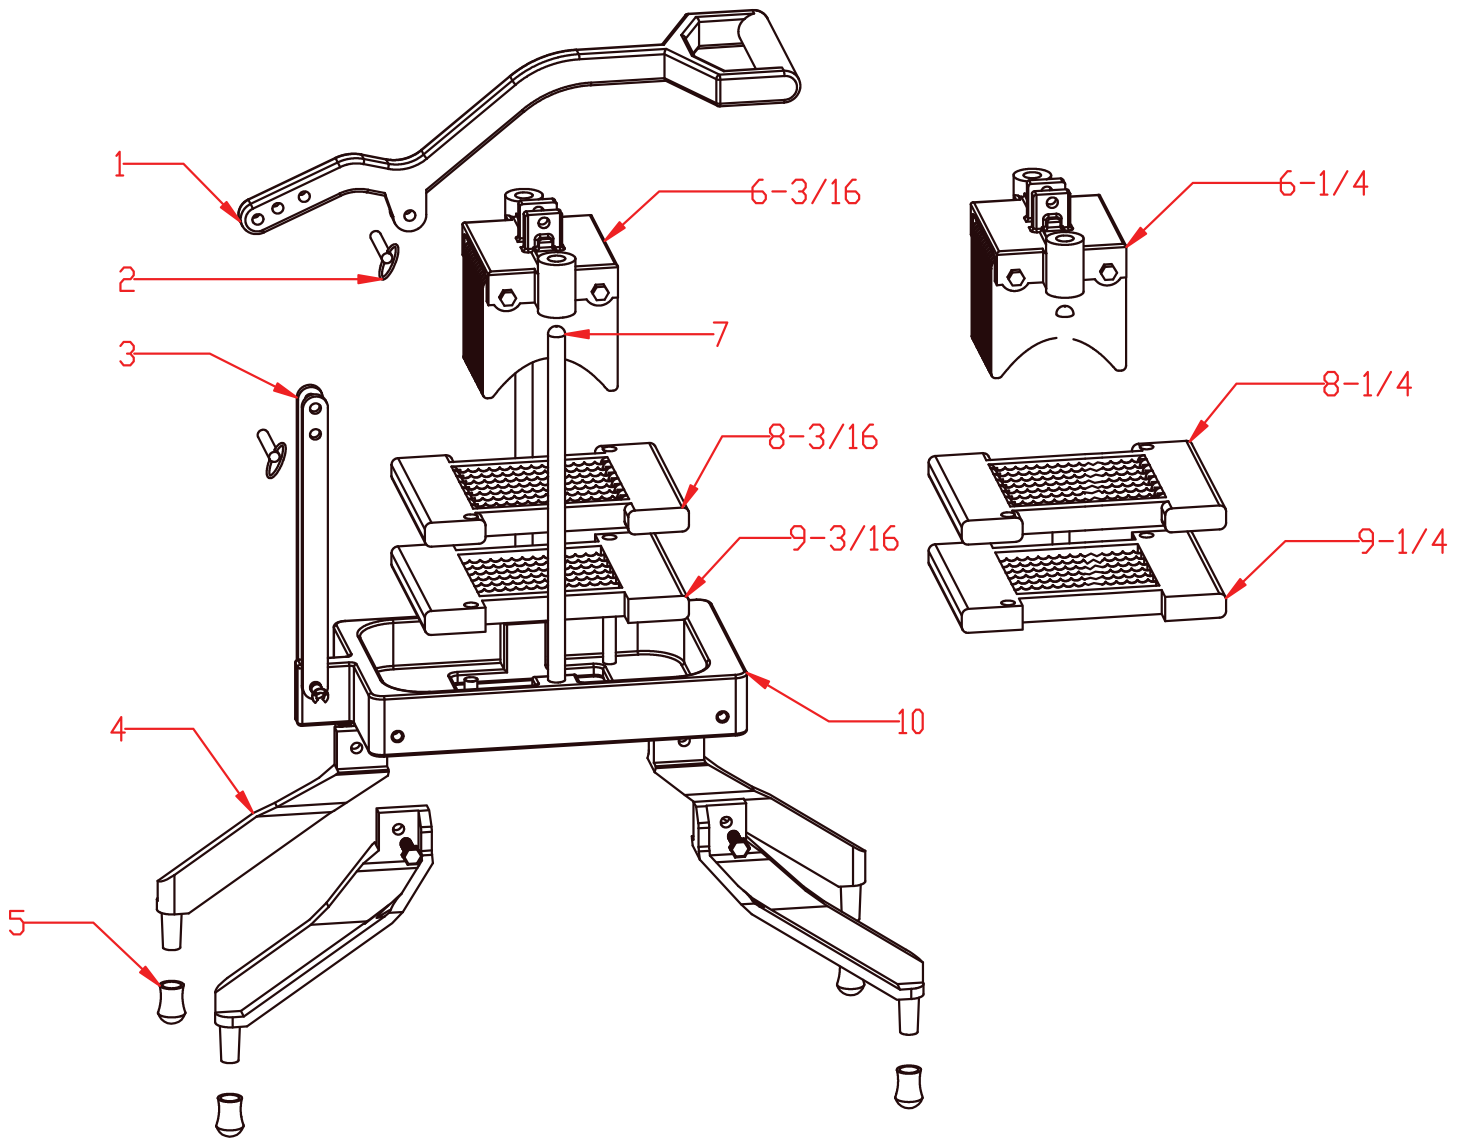

Parts Breakdown

Item 41862

Parts Breakdown

Item 41862

Item No.	Description	Position	Item No.	Description	Position	Item No.	Description	Position
76936	Handle for 41862	1	76939	Leg for 41862	4	76942	Guide Rod for 41862	7
76937	Pin for 41862	2	76940	Rubber Foot for 41862	5	76944	Blade Assy Size 3/16 (8 Blades) for 41862	8
76938	Lever for 41862	3	76941	Pusher Body Assembly 3/16 for 41862	6	77359	Blade Assy Size 3/16 (9 Blades) for 41862	9