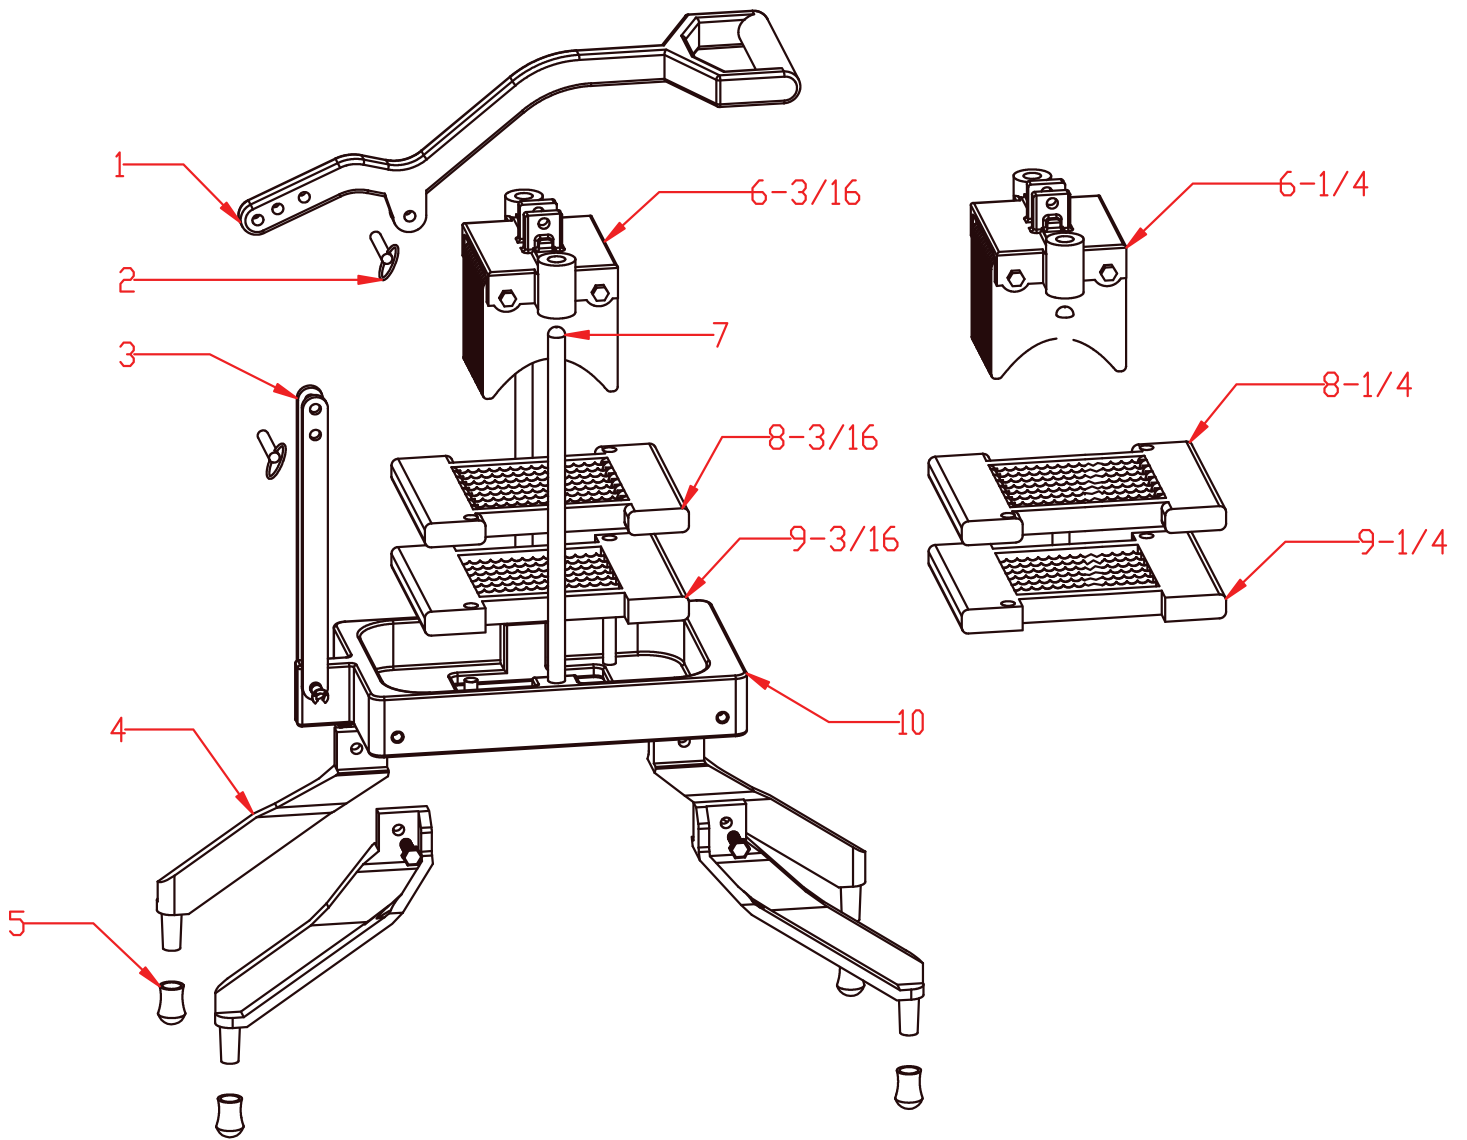

Parts Breakdown

Item 41863

Parts Breakdown

Item 41863

| Item No. | Description | Position | Item No. | Description | Position | Item No. | Description | Position |
|----------|------------------|----------|----------|------------------------------------|----------|----------|--|----------|
| 76936 | Handle for 41863 | 1 | 76939 | Leg for 41863 | 4 | 76942 | Guide Rod for 41863 | 7 |
| 76937 | Pin for 41863 | 2 | 76940 | Rubber Foot for 41863 | 5 | 76943 | Blade Assy Size 1/4 (6 Blades) for 41863 | 8 |
| 76938 | Lever for 41863 | 3 | 77358 | Pusher Body Assembly 1/4 for 41863 | 6 | 77360 | Blade Assy Size 1/4 (7 Blades) for 41863 | 9 |