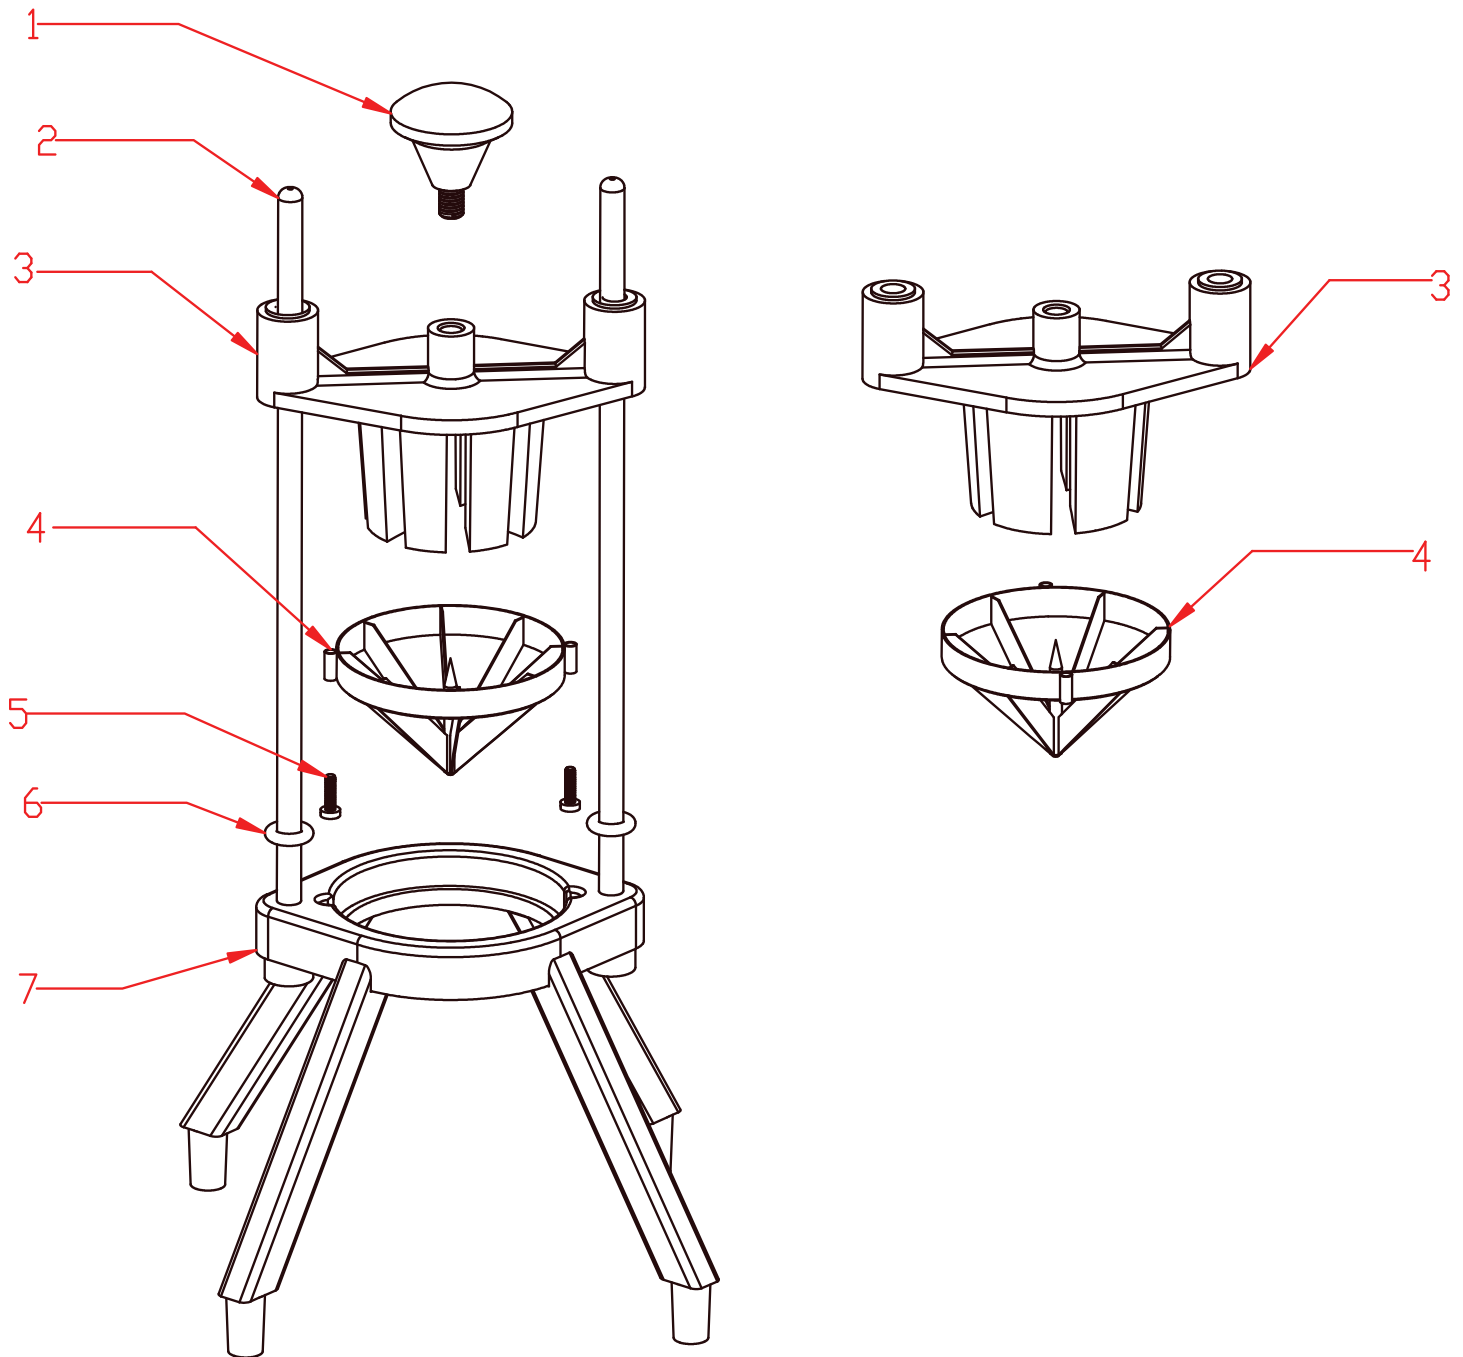

# Parts Breakdown

Item 41865

# Parts Breakdown

---

## Item 41865

Item No.	Description	Position	Item No.	Description	Position	Item No.	Description	Position
76945	Knob for 41865	1	77357	Blade for 41865	4	76951	Frame for 41865	7
76946	Guide Rod for 41865	2	76949	Screw for 41865	5			
77356	Push Block for 41865	3	76950	Ring for 41865	6			