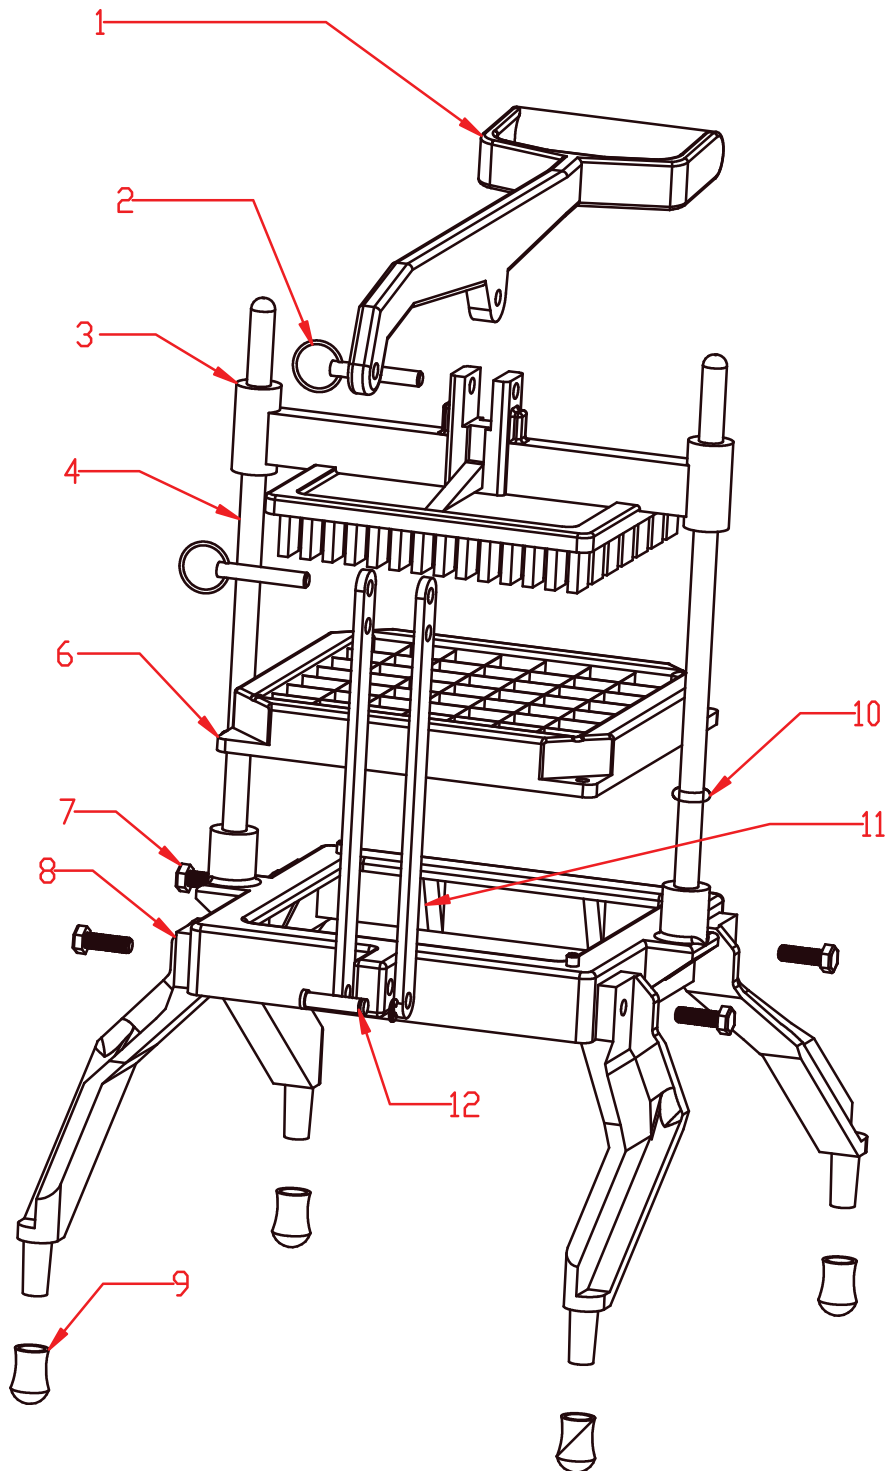

# Parts Breakdown

Item 41866

# Parts Breakdown

---

## Item 41866

Item No.	Description	Position	Item No.	Description	Position	Item No.	Description	Position
76952	Lever for 41866	1	76956	Blade and Holder Assembly for 41866	6	76960	Ring for 41866	10
76953	Pin with Circles for 41866	2	76957	Screw for 41866	7	76961	Yoke for 41866	11
76954	Push Block Size 1" for 41866	3	76958	Base for 41866	8	76962	Pin for 41866	12
76955	Guide Rod for 41866	4	76959	Rubber Foot for 41866	9			