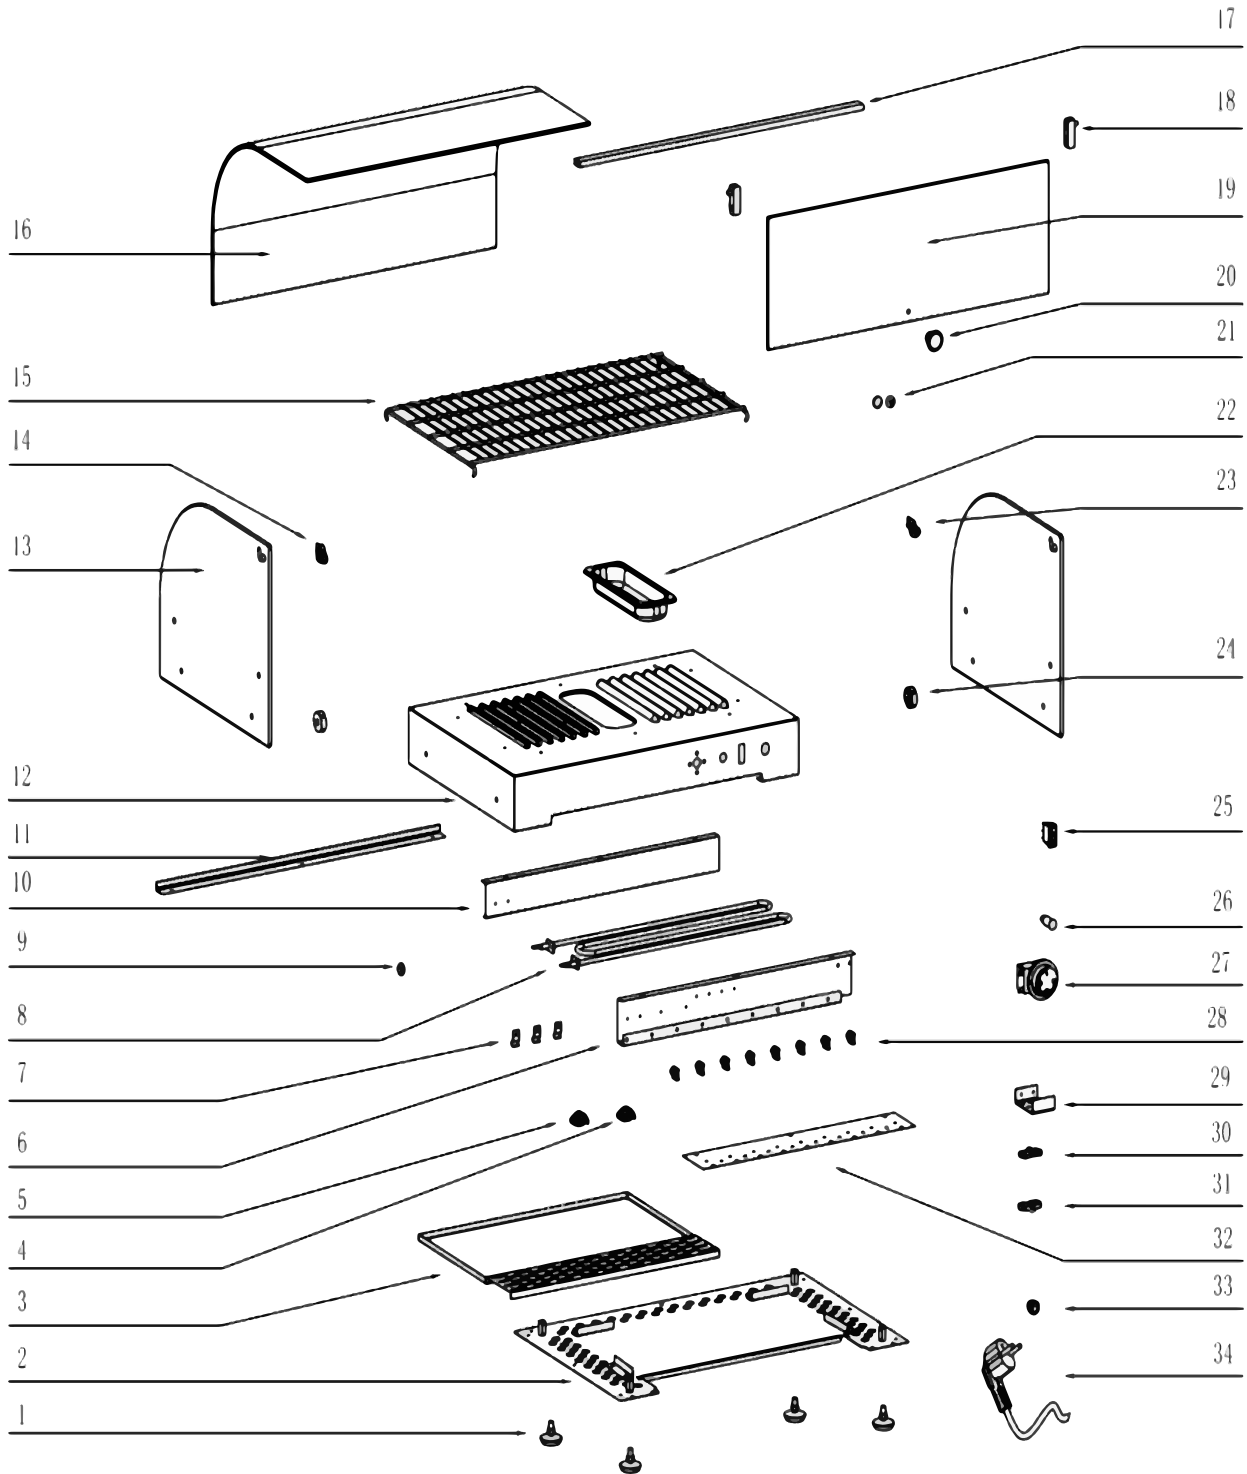

Parts Breakdown

Model DW-CN-0025-L 41868

Parts Breakdown

Model DW-CN-0025-L 41868

Item No.	Description	Position	Item No.	Description	Position	Item No.	Description	Position
AP755	Adjustable Feet for 41868	1	78079	Side Glass for 41868	13	AP760	Switch for 41868	25
AP756	Floor for 41868	2	78134	Left Top Bushing for 41868	14	60218	Indicator Light for 41868	26
78098	Drawer for 41868	3	AP759	Grid Frame for 41868	15	70849	Temperature Controller for 41868	27
70862	Thermostat T1/33 for 41868	4	78072	Curved Glass for 41868	16	78062	Plug-Type Fixer for 41868	28
70863	Thermostat T1M/33 for 41868	5	60751	Glass Bracket for 41868	17	AP761	Wire Clamp Fixing Seat for 41868	29
78083	Rear Panel for 41868	6	78036	Door Hinge for 41868	18	61246	Wire Clip Holder for 41868	30
78061	Probe Pressing Plate for 41868	7	78074	Door Glass for 41868	19	61245	Wire Clamp Cover for 41868	31
AP757	Heat Pipe for 41868	8	78035	Handle for 41868	20	AP762	Electrical Baffle for 41868	32
60756	14mm Protecting Coil for 41868	9	78034	Nail for Glass for 41868	21	79291	Wire Clip for 41868	33
78081	Front Panel for 41868	10	60735	Water Receiver for 41868	22	AK328	Power Cord for 41868	34
78080	Baseboard Hanger for 41868	11	60752	Right Top Bushing for 41868	23			
AP758	Bounding Box for 41868	12	78138	Lower Bushing for 41868	24			