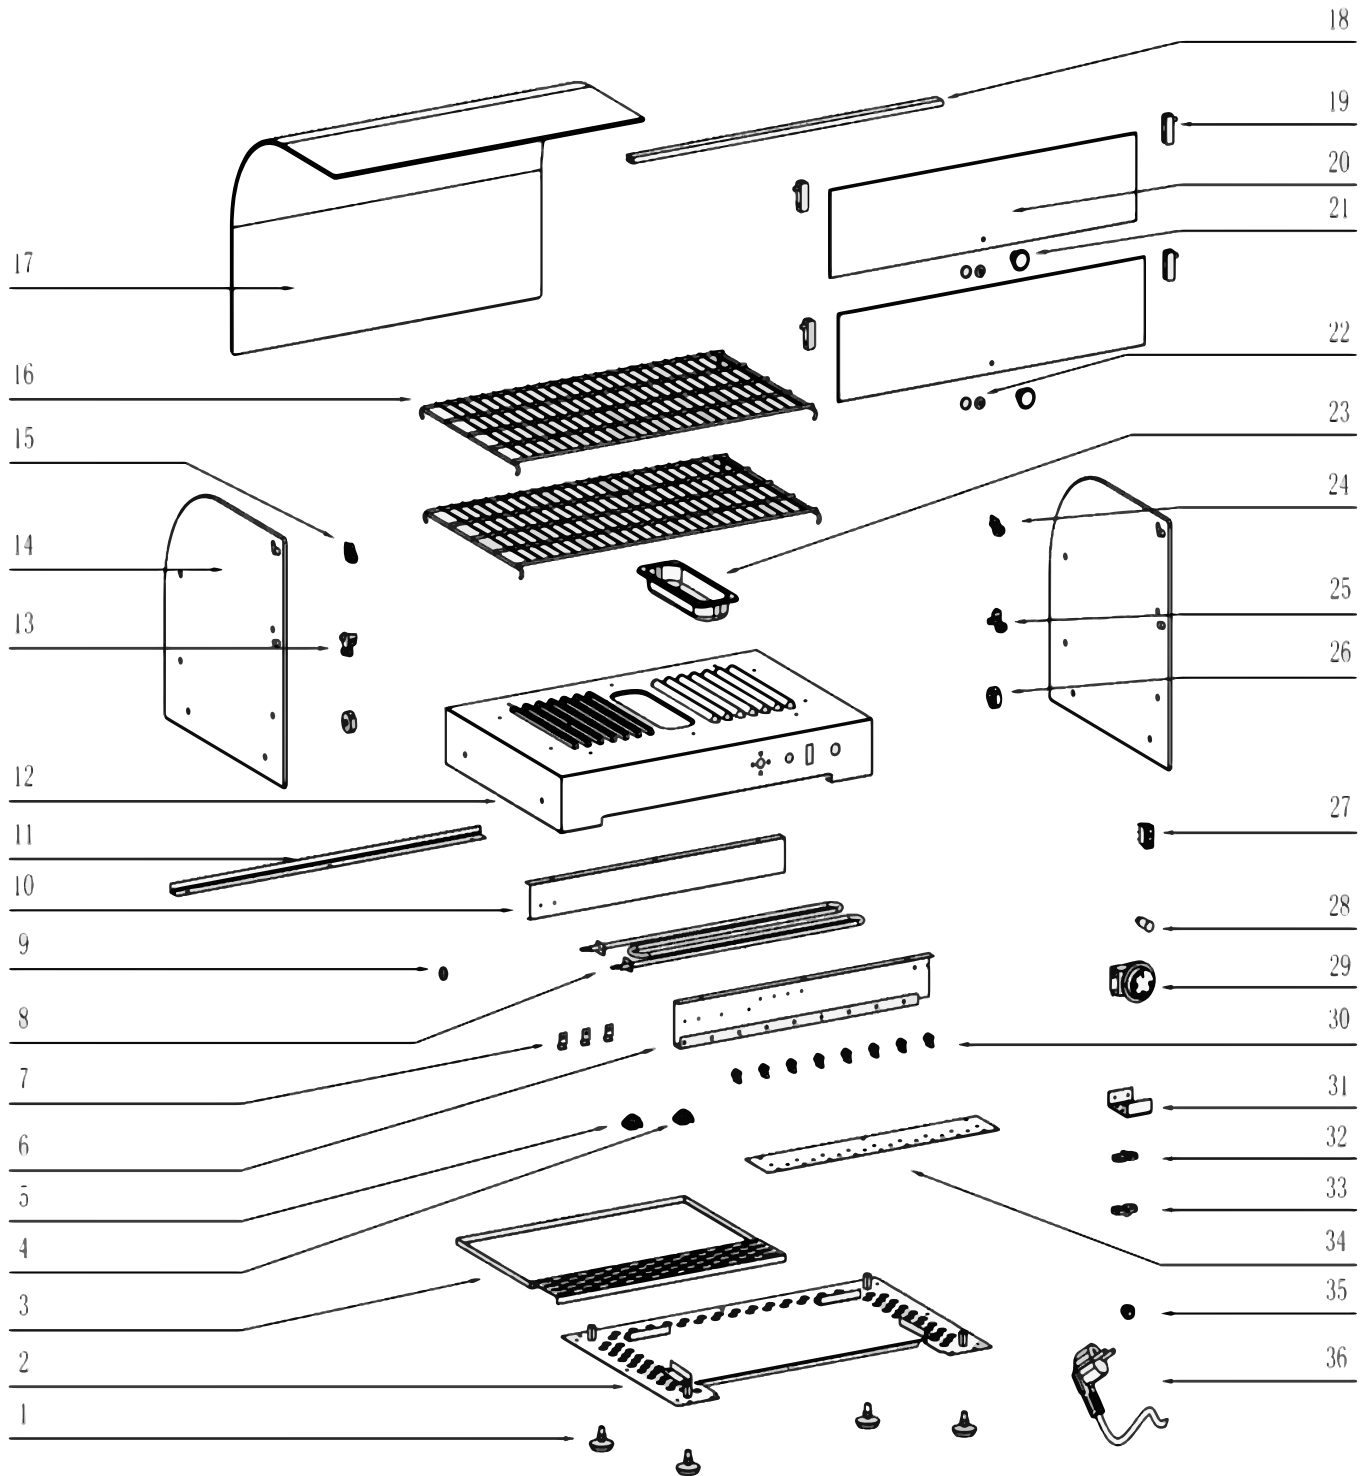

Parts Breakdown

Model DW-CN-0045-L 41870

Parts Breakdown

Model DW-CN-0045-L 41870

Item No.	Description	Position	Item No.	Description	Position	Item No.	Description	Position
AP755	Adjustable Feet for 41870	1	AP763	Middle Sleeve Left for 41870	13	AP764	Middle Sleeve Right for 41870	25
AP756	Floor for 41870	2	78113	Side Glass for 41870	14	78138	Lower Bushing for 41870	26
78098	Drawer for 41870	3	78134	Left Top Bushing for 41870	15	AP760	Switch for 41870	27
70862	Thermostat T1/33 for 41870	4	AP759	Grid Frame for 41870	16	60218	Indicator Light for 41870	28
70863	Thermostat T1M/33 for 41870	5	78106	Curved Glass for 41870	17	70849	Temperature Controller for 41870	29
78083	Rear Panel for 41870	6	60751	Glass Bracket for 41870	18	78062	Plug-Type Fixer for 41870	30
78061	Probe Pressing Plate for 41870	7	78036	Door Hinge for 41870	19	AP761	Wire Clamp Fixing Seat for 41870	31
AP757	Heat Pipe for 41870	8	78110	Door Glass for 41870	20	61246	Wire Clip Holder for 41870	32
60756	14mm Protecting Coil for 41870	9	78035	Handle for 41870	21	61245	Wire Clamp Cover for 41870	33
78081	Front Panel for 41870	10	78034	Nail for Glass for 41870	22	AP762	Electrical Baffle for 41870	34
78080	Baseboard Hanger for 41870	11	60735	Water Receiver for 41870	23	79291	Wire Clip for 41870	35
AP758	Bounding Box for 41870	12	60752	Right Top Bushing for 41870	24	AK328	Power Cord for 41870	36