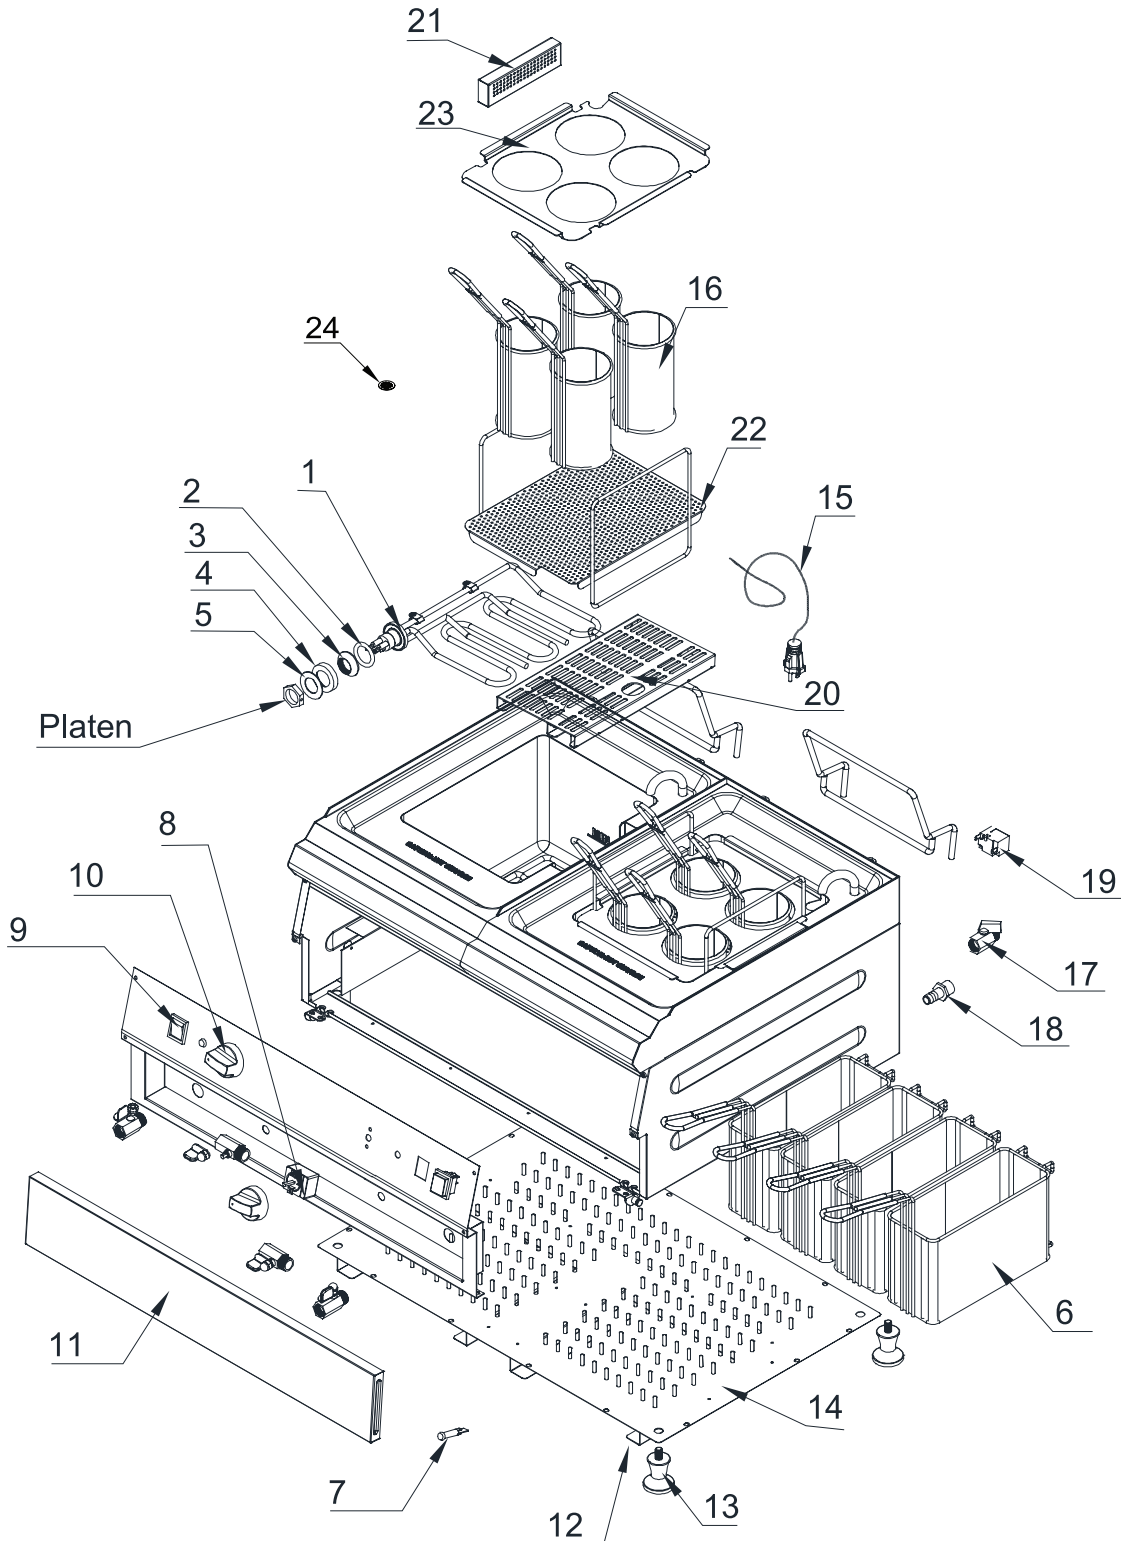

Parts Breakdown

Model CE-CN-0008-P 41883

Parts Breakdown

Model CE-CN-0008-P 41883

| Item No. | Description | Position | Item No. | Description | Position | Item No. | Description | Position |
|----------|---------------------------|----------|----------|------------------------|----------|----------|-----------------------------------|----------|
| 72854 | Element for 41883 | 1 | 72859 | Switch for 41883 | 9 | 72867 | Connector for 41883 | 18 |
| 72855 | O-Ring for 41883 | 2 | 72861 | Knob for 41883 | 10 | 72869 | Thermal Cut Out for 41883 | 19 |
| 72856 | Silicone Gasket for 41883 | 3 | 72839 | Door for 41883 | 11 | 72870 | Element Cover for 41883 | 20 |
| 72857 | Teflon Gasket for 41883 | 4 | 72841 | Tracks for 41883 | 12 | 72872 | Side Filter for 41883 | 21 |
| 72858 | Platen for 41883 | 5 | 72865 | Feet for 41883 | 13 | 72873 | Filter for 41883 | 22 |
| 66285 | Basket Square for 41883 | 6 | 72843 | Base for 41883 | 14 | AF724 | Bottom Drain with Screw for 41883 | 24 |
| 72863 | Indicator Light for 41883 | 7 | 72853 | Basket Round for 41883 | 16 | 72852 | Hanger for Baskets for 41883 | |
| 72860 | Thermostat for 41883 | 8 | 72868 | Out Valve for 41883 | 17 | | | |