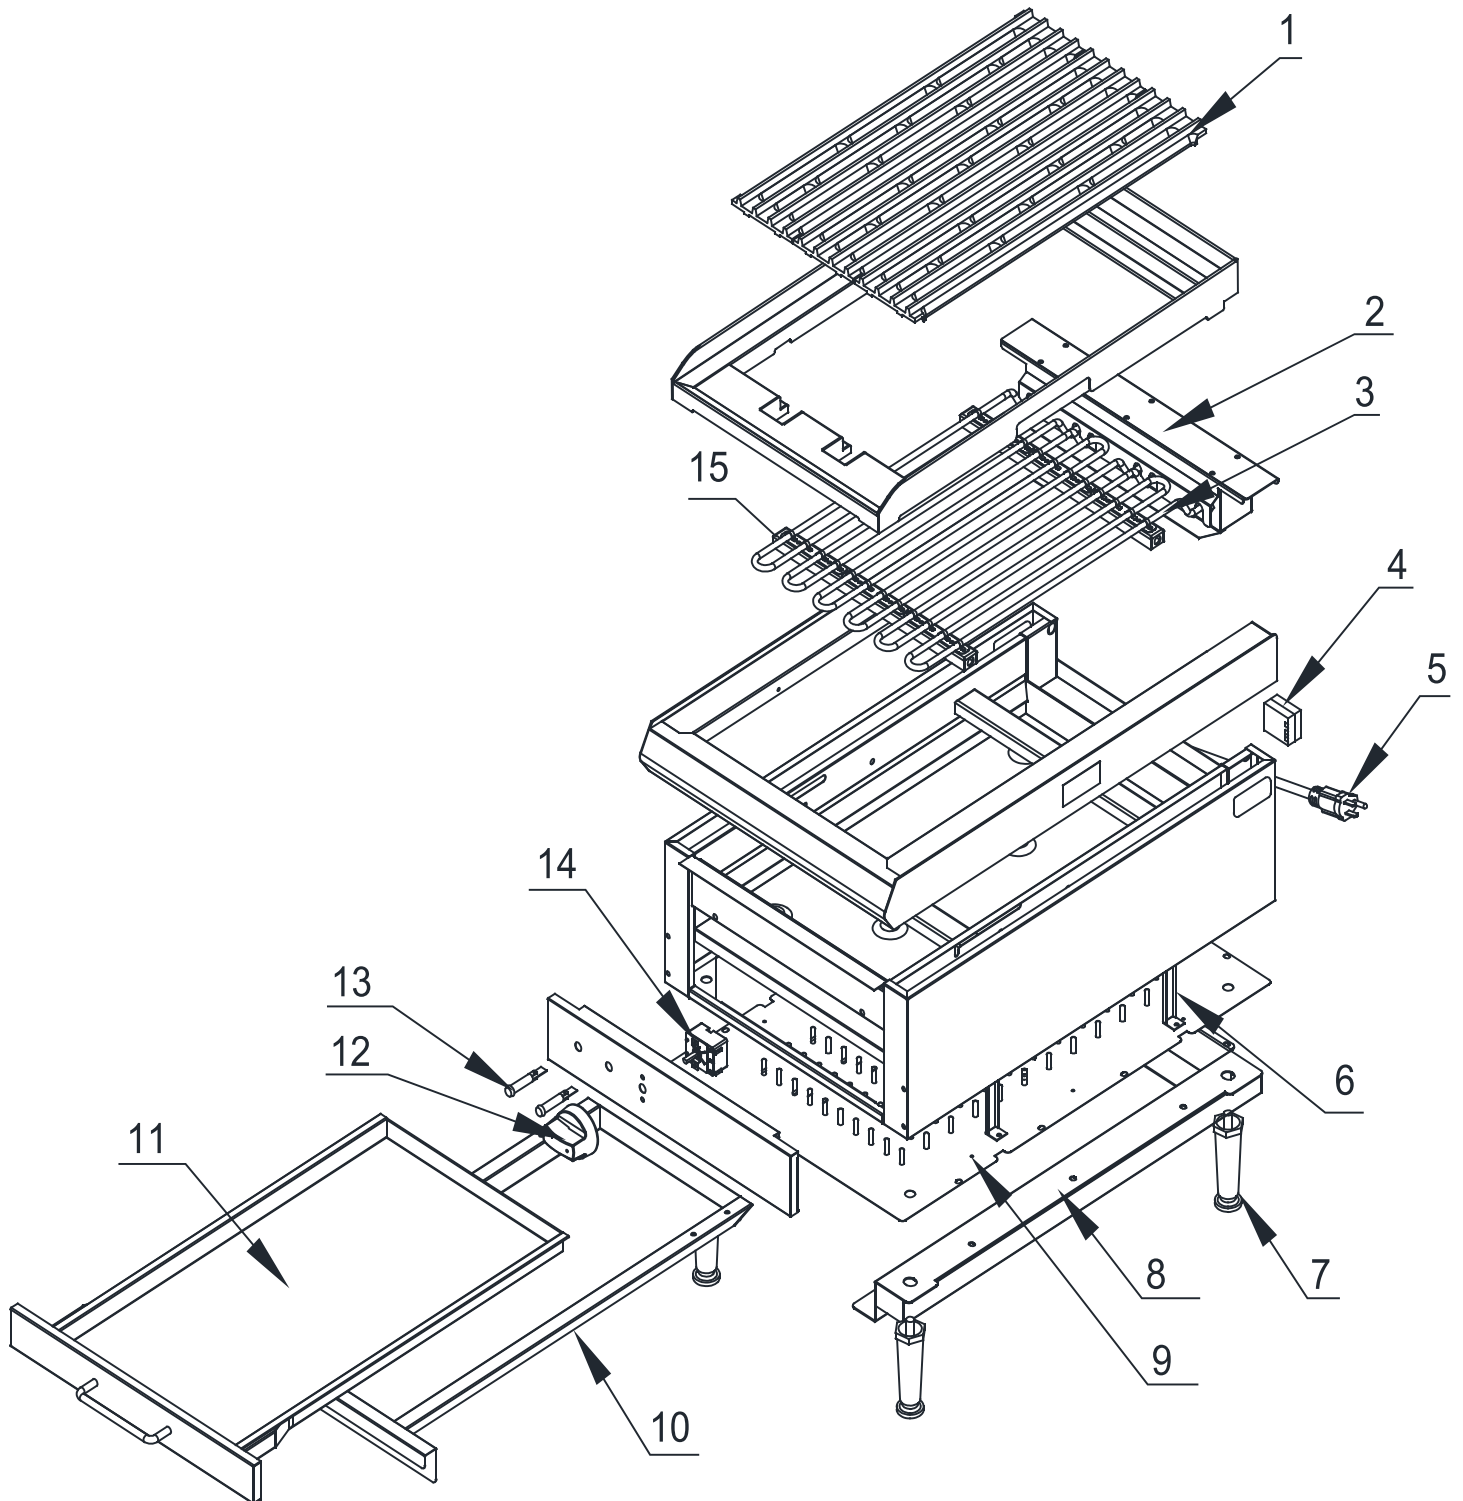

# Parts Breakdown

Model CE-CN-0350-G 41885

# Parts Breakdown

---

## Model CE-CN-0350-G 41885

Item No.	Description	Position	Item No.	Description	Position	Item No.	Description	Position
65545	Grill (Ribbed) for 41885	1	65551	Support Frame for 41885	6	65557	Knob for 41885	12
65546	Grill (Flat) for 41885	1	65552	Feet for 41885	7	65558	Indicator Light for 41885	13
65547	Element Box for 41885	2	65553	Tray Tracks for 41885	8	65559	Thermostat 1P for 41885	14
65548	Element for 41885	3	65554	Bottom Cover for 41885	9	65560	Element Support for 41885	15
65549	Thermal Cut Out 3P for 41885	4	65555	Tray for 41885	10			
65550	Plug and Lead for 41885	5	65556	Inside Body for 41885	11			