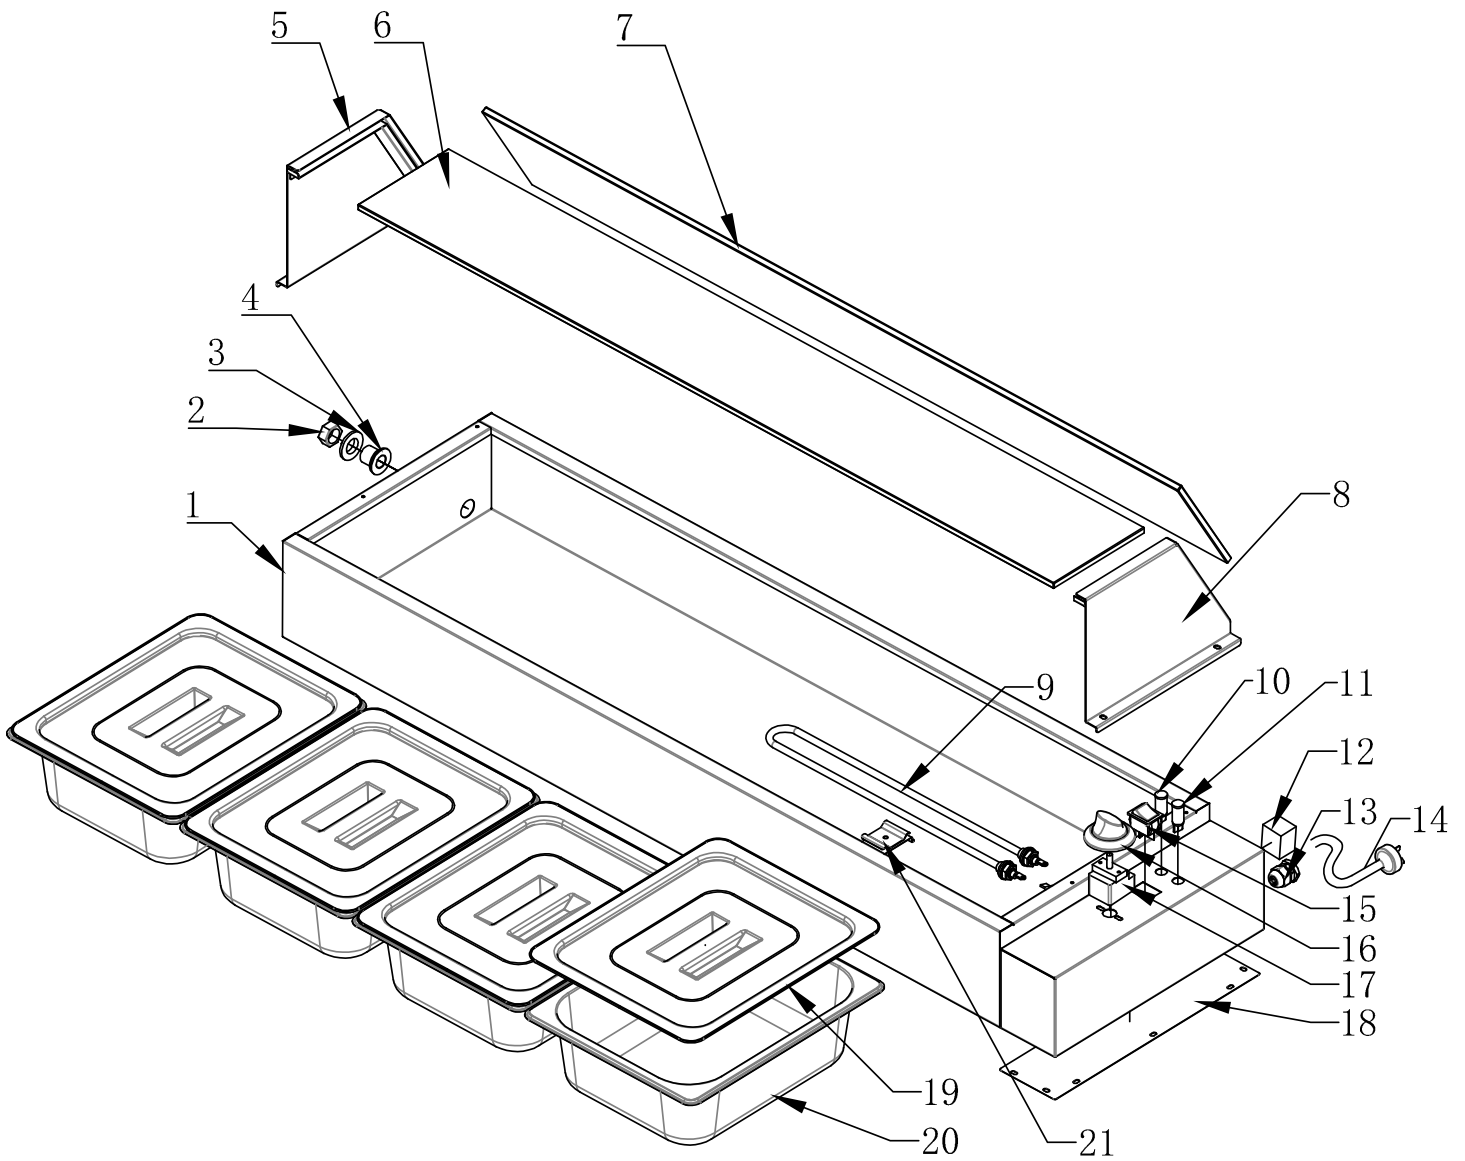

# Parts Breakdown

**Model FW-CN-1170** 42157

# Parts Breakdown

## Model FW-CN-1170 42157

Item No.	Description	Position	Item No.	Description	Position	Item No.	Description	Position
60248	Body for 42157	1	60237	Power Light (Green) for 42157	10	60230	Control Box Bottom Board for 42157	18
AQ733	Cover of Water Valve for 42157	2	60236	Heat Light (Orange) for 42157	11	80025	Covers for Food Pans 1/2 Size Solid NSF for 42157	19
AQ734	Ring of Water Valve for 42157	3	60233	Temperature Limiter for 42157	12	80263	Steam Table Pan Half Size 10-3/8" x 12-3/4" x 4" / 265 x 325 x 100mm Stainless Steel NSF for 42157	20
66038	Drain Nozzle for 42157	4	66039	Plastic Cable Head for 42157	13	60228	Heating Pipe Support for 42157	21
61418	Brackets and Hardware Kit for 42157	5, 8	AQ735	Power Cord for 42157	14	60234	Ground Terminal for 42157	
60243	Top Glass 1095x150 for 42157	6	68267	UL Switch for 42157	15	60235	PVC for 42157	
60244	Front Glass 1095x165 for 42157	7	60239	Temperature Controller Knob for 42157	16	60253	Control Box for 42157	
60250	Heating Pipe for 42157	9	60231	Temperature Controller for 42157	17	AC954	Assembled Complete Body for 42157	