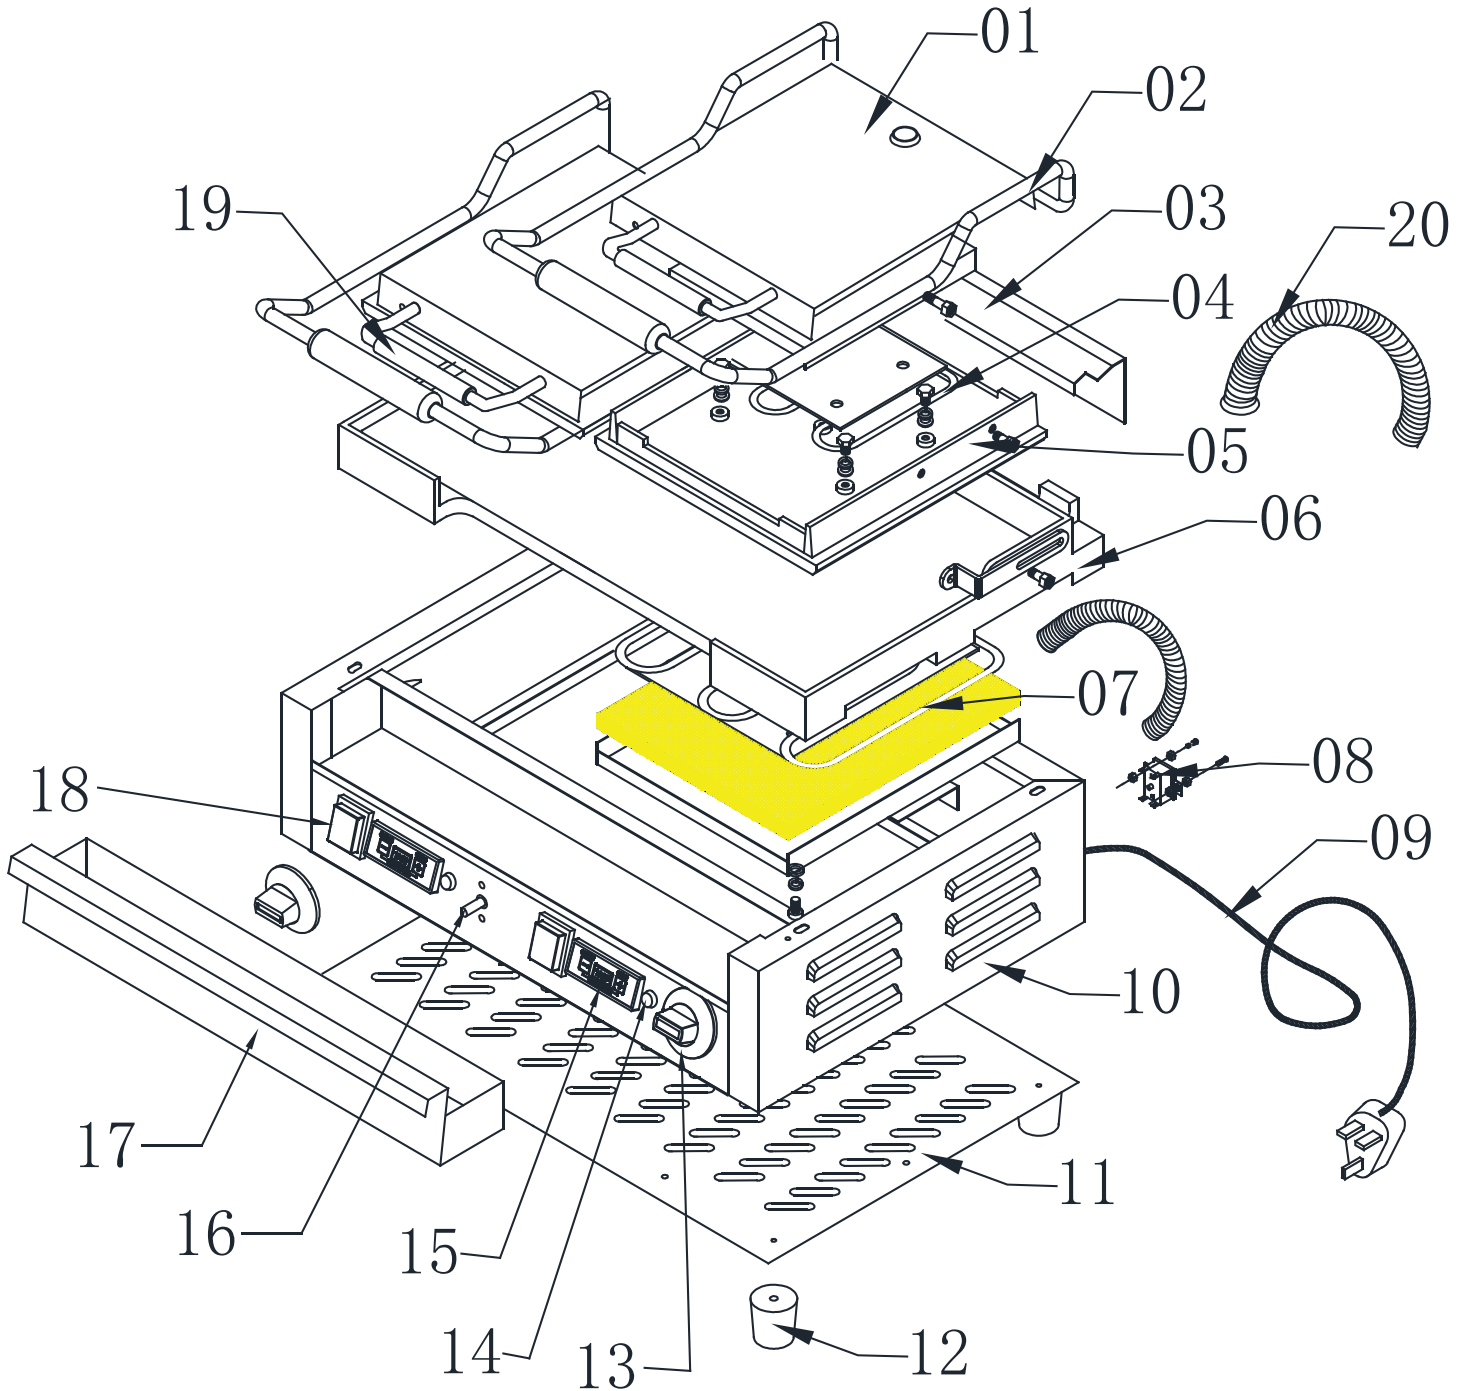

Parts Breakdown

Model PG-CN-0711-FT 42913

Parts Breakdown

Model PG-CN-0711-FT 42913

Item No.	Description	Position	Item No.	Description	Position	Item No.	Description	Position
AJ451	Lid for 42913	01	AJ458	Thermo Cut Out for 42913	08	AJ465	Timer for 42913	15
AJ452	Big Handle for 42913	02	AJ459	Plug and Lead for 42913	09	AJ466	Thermostat for 42913	16
AJ453	Rear Cover for 42913	03	AJ460	Body for 42913	10	AJ467	Oil Tray for 42913	17
AJ454	Top Element for 42913	04	AJ461	Bottom for 42913	11	AJ468	On/Off Switch for 42913	18
AJ455	Top Cast Iron (not Ribbed) for 42913	05	AJ462	Foot for 42913	12	AJ469	Small Handle for 42913	19
AJ456	Bottom Cast Iron for 42913	06	AJ463	Dial for 42913	13	AJ470	Spring for 42913	20
AJ457	Bottom Element for 42913	07	AJ464	Indicator Light for 42913	14			