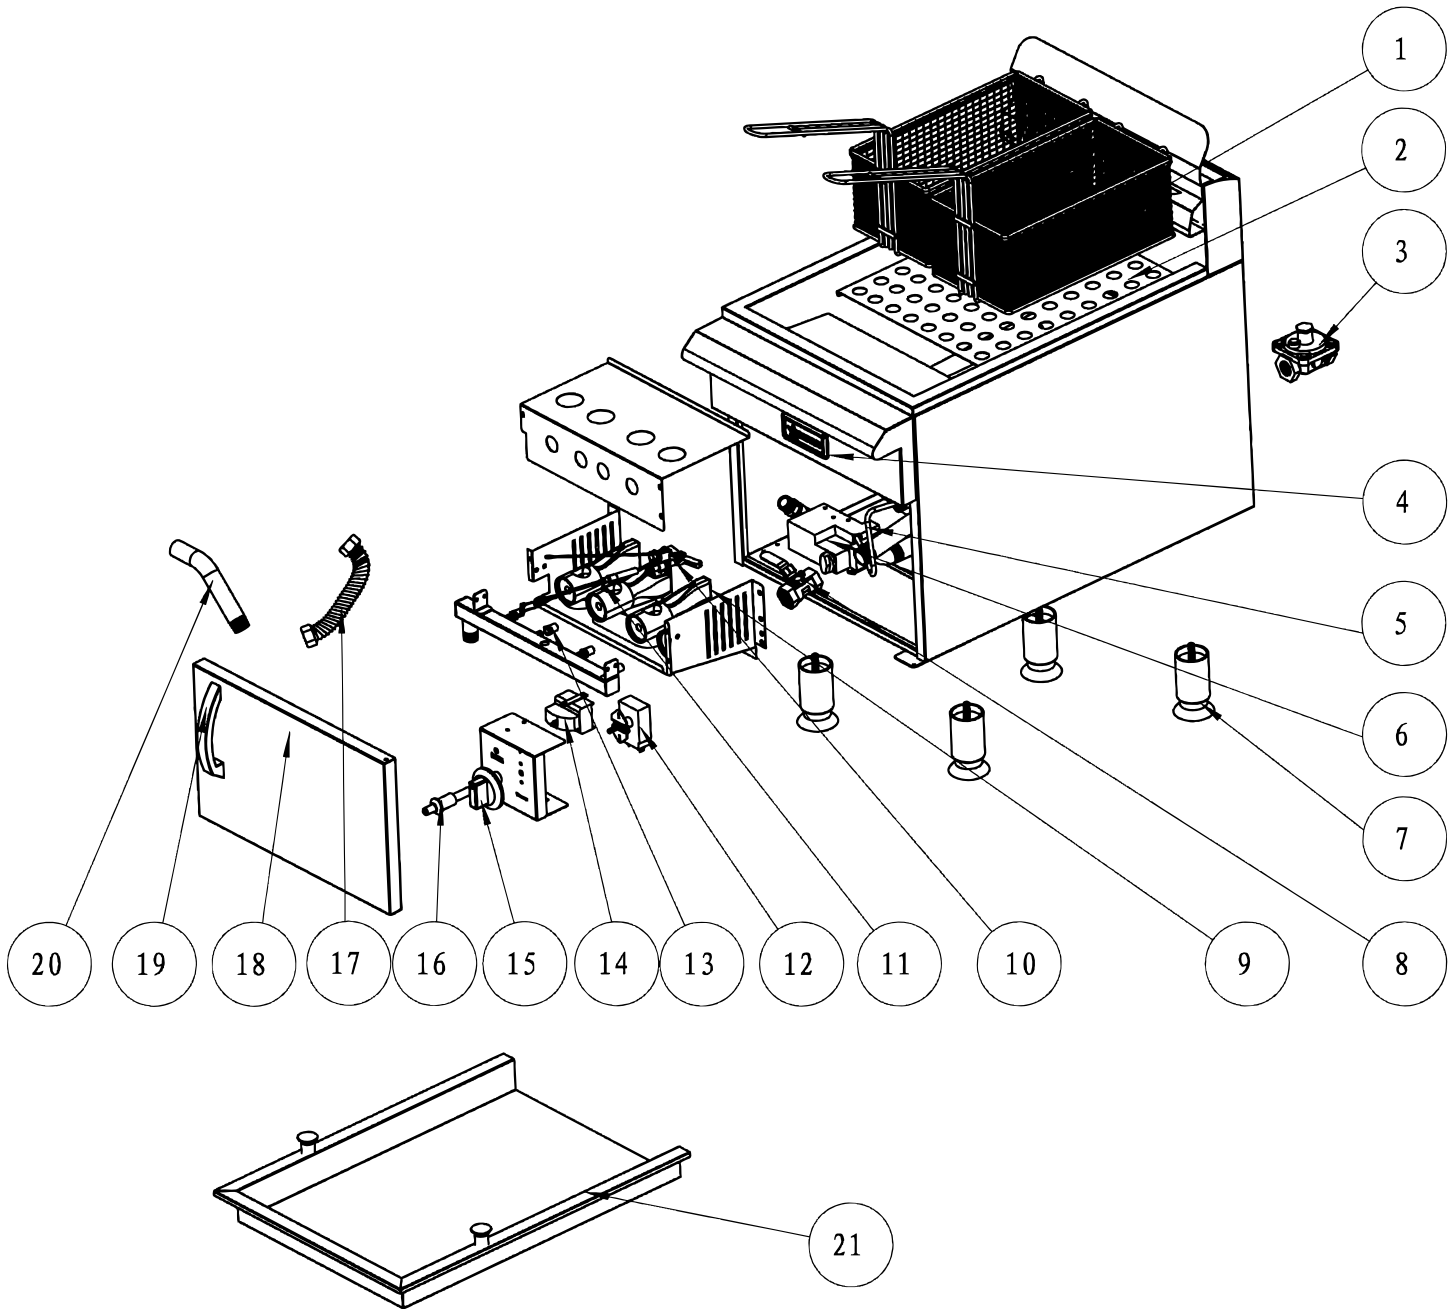

# Parts Breakdown

Model CE-CN-UR-CF15-LP 43087

# Parts Breakdown

---

## Model CE-CN-UR-CF15-LP 43087

Item No.	Description	Position	Item No.	Description	Position	Item No.	Description	Position
77941	Fryer Basket for 43087	1	77951	Valve Oil Drain for 43087	8	77960	Knob for 43087	15
77942	Filter Panel for 43087	2	77952	Burner for 43087	9	77961	Piezo Igniter for 43087	16
79005	Regulator for 43087	3	77954	Flame Device System for 43087	10	77962	Bellows for 43087	17
43313	Name Badge for Omcan for 43087	4	77955	Thermopile for 43087	11	77963	Door for 43087	18
77946	Pilot Pipe Assy. for 43087	5	77956	Gas Thermostat for 43087	12	77965	Door Handle for 43087	19
77949	Gas Safety Control Valve for 43087	6	79006	Orifice for 43087	13	77966	Oil Drain Tube for 43087	20
72410	Foot for 43087	7	77959	LC Series Limit Control for 43087	14	77967	Cover (Optional Accessories) for 43087	21