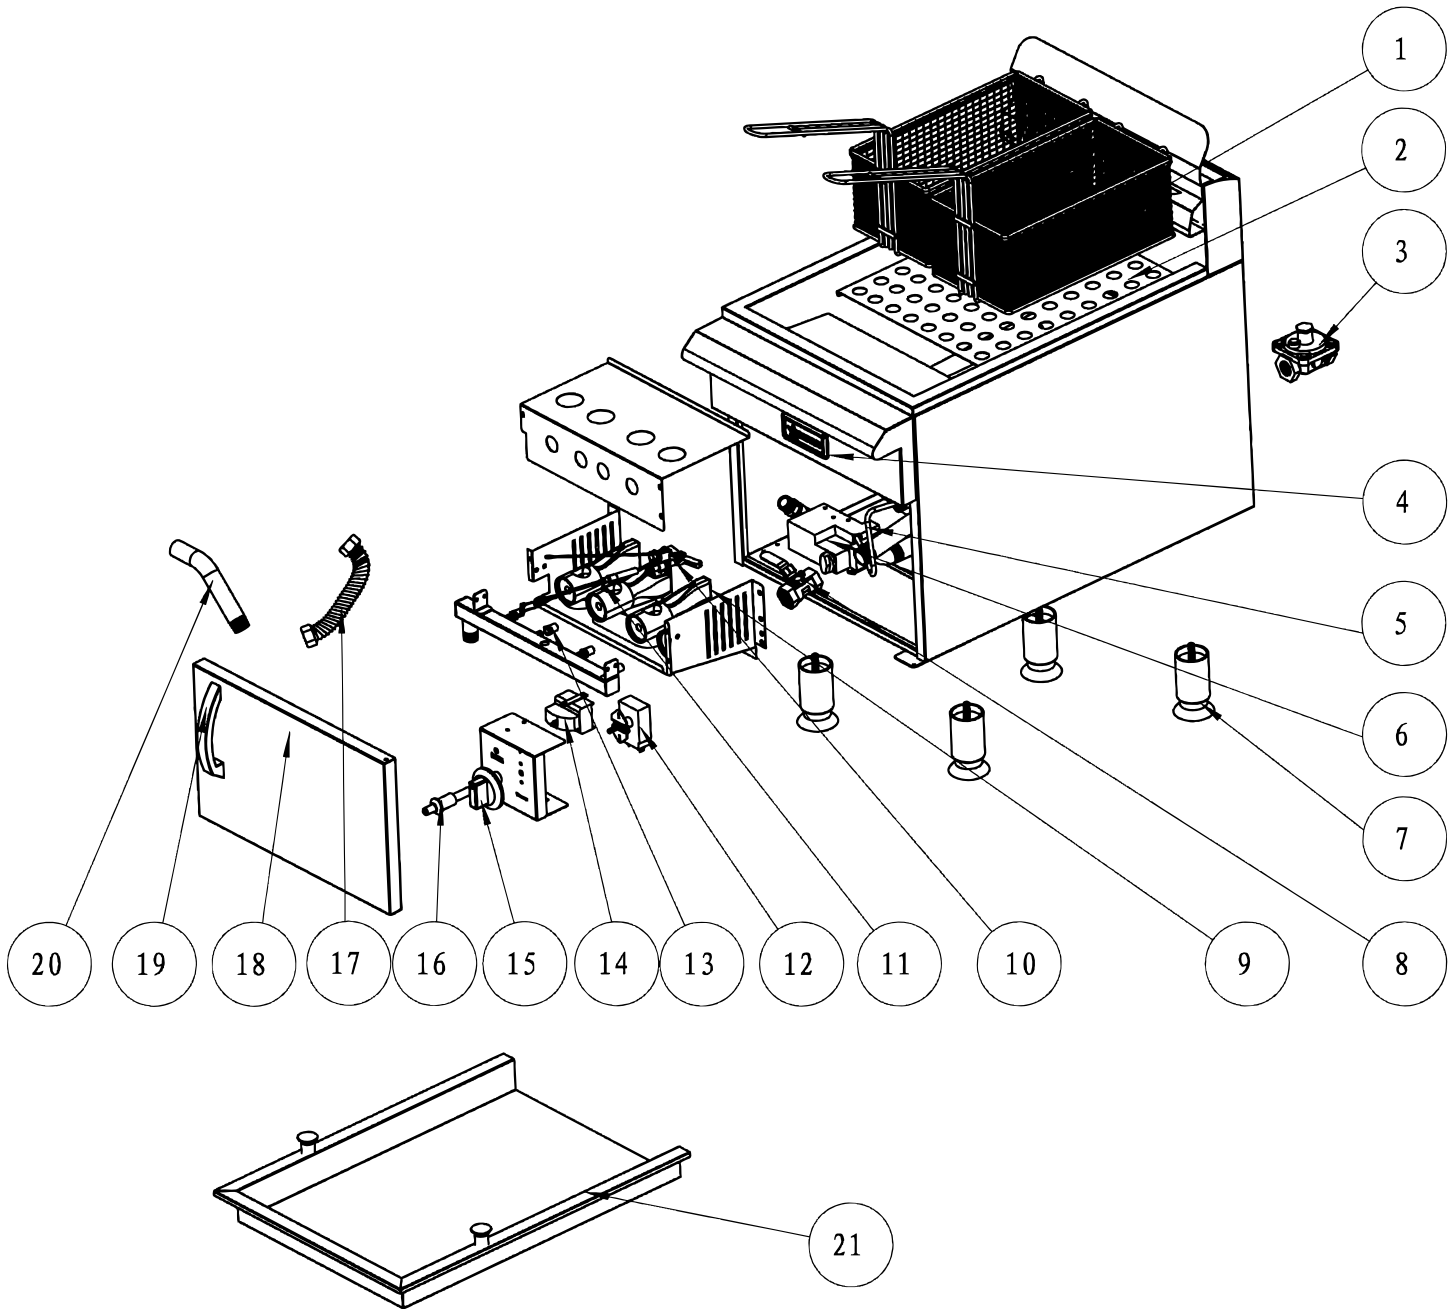

Parts Breakdown

Model CE-CN-UR-CF30-LP 43089

Parts Breakdown

Model CE-CN-UR-CF30-LP 43089

Item No.	Description	Position	Item No.	Description	Position	Item No.	Description	Position
77941	Fryer Basket for 43089	1	77951	Valve Oil Drain for 43089	8	77960	Knob for 43089	15
77943	Filter Panel for 43089	2	77952	Burner for 43089	9	77961	Piezo Igniter for 43089	16
79007	Regulator for 43089	3	77954	Flame Device System for 43089	10	77962	Bellows for 43089	17
43313	Name Badge for Omcan for 43089	4	77955	Thermopile for 43089	11	77964	Door for 43089	18
77947	Pilot Pipe Assy. for 43089	5	77956	Gas Thermostat for 43089	12	77965	Door Handle for 43089	19
77949	Gas Safety Control Valve for 43089	6	79008	Orifice for 43089	13	77966	Oil Drain Tube for 43089	20
72410	Foot for 43089	7	77959	LC Series Limit Control for 43089	14	77968	Cover (Optional Accessories) for 43089	21