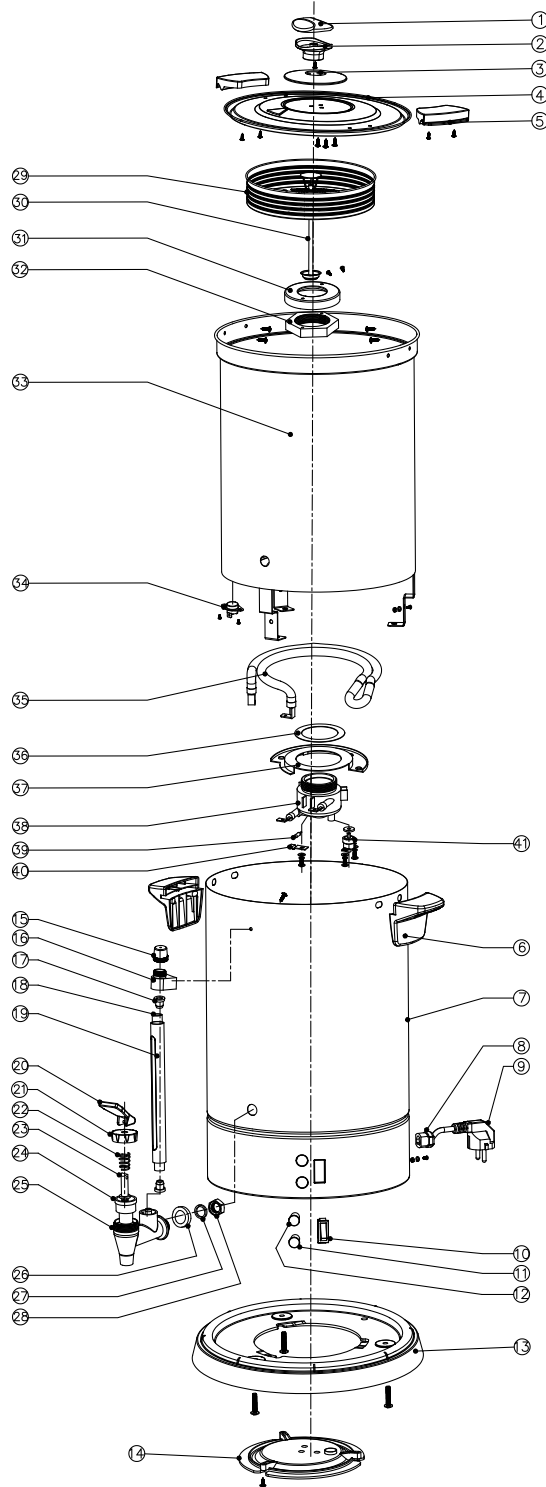

Parts Breakdown

Model CM-CN-0043 43139

Parts Breakdown

Model CM-CN-0043 43139

Item No.	Description	Position	Item No.	Description	Position	Item No.	Description	Position
60867	Complete Lid Assembly for 43139	1 - 5	60883	Water Gauge Upper Seal for 43139	17	AN086	Complete Heater Assembly with Nut for 43139	32, 38
60872	Side Handle for 43139	6	60884	Water Gauge for 43139	18	60900	88°C Thermostat for 43139	34
60876	On/Off Switch for 43139	10	60885	Sight Glass Tube for 43139	19	60901	Tubular Holder for 43139	35
60877	Lamp for Warming for 43139	11	60887	Complete Tap Assembly for 43139	20 - 25	60902	Cover of Heater for 43139	36
60878	Lamp for Heating for 43139	12	60892	Complete Gasket Set of Tap for 43139	26 - 28	60903	Plate of Tubular Holder for 43139	37
60880	Cover for Base for 43139	14	60899	Coffee Filter Basket for 43139	29	60905	Fuse and Pressplate of Fuse for 43139	39 - 40
60881	Water Gauge Nut for 43139	15	60888	Coffee Stem for 43139	30	60907	Prevent Dry Heating Thermostat for 43139	41
60882	Water Gauge Bracket for 43139	16	60897	Cover for Heater for 43139	31			