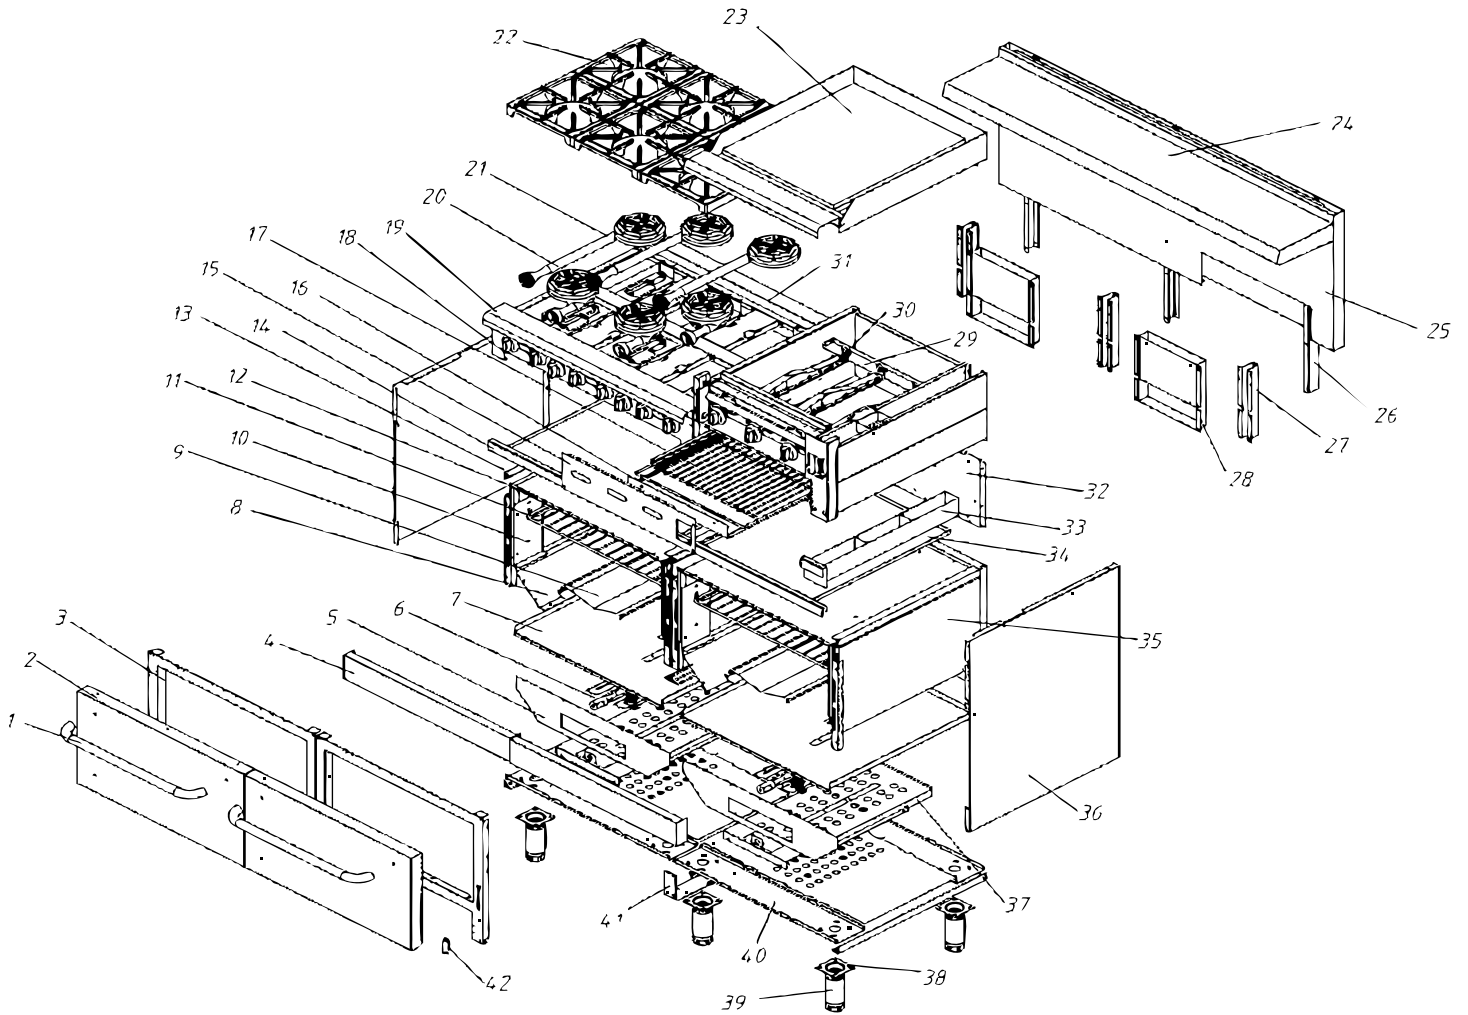

# Parts Breakdown

Model CE-CN-0914-R 43151

# Parts Breakdown

---

## Model CE-CN-0914-R 43151

Item No.	Description	Position	Item No.	Description	Position	Item No.	Description	Position
66200	Leg for 43151	6	66206	Pilot Valve (Open Burner) Dual AP6 for 43151	19c	66212	Grate for 43151	24
66201	Oven Pilot (NG) for 43151	7a	66207	Pilot Valve (Griddle) Single AP7 for 43151	19d	66214	Griddle Burner for 43151	38
66202	Oven Burner for 43151	13	66208	Pilot for 43151	19e	66215	Wiring Grid for 43151	42
66203	Knob for Burner for 43151	19	66209	Thermostat Valve for Oven for 43151	19f	66216	Grid Rack for 43151	42a
66204	Knob for Oven for 43151	19a	66210	Front Burner Assembly for 43151	23	66217	Thermocouple for 43151	44
66205	Valve for 43151	19b	66211	Rear Burner Assembly for 43151	23a			