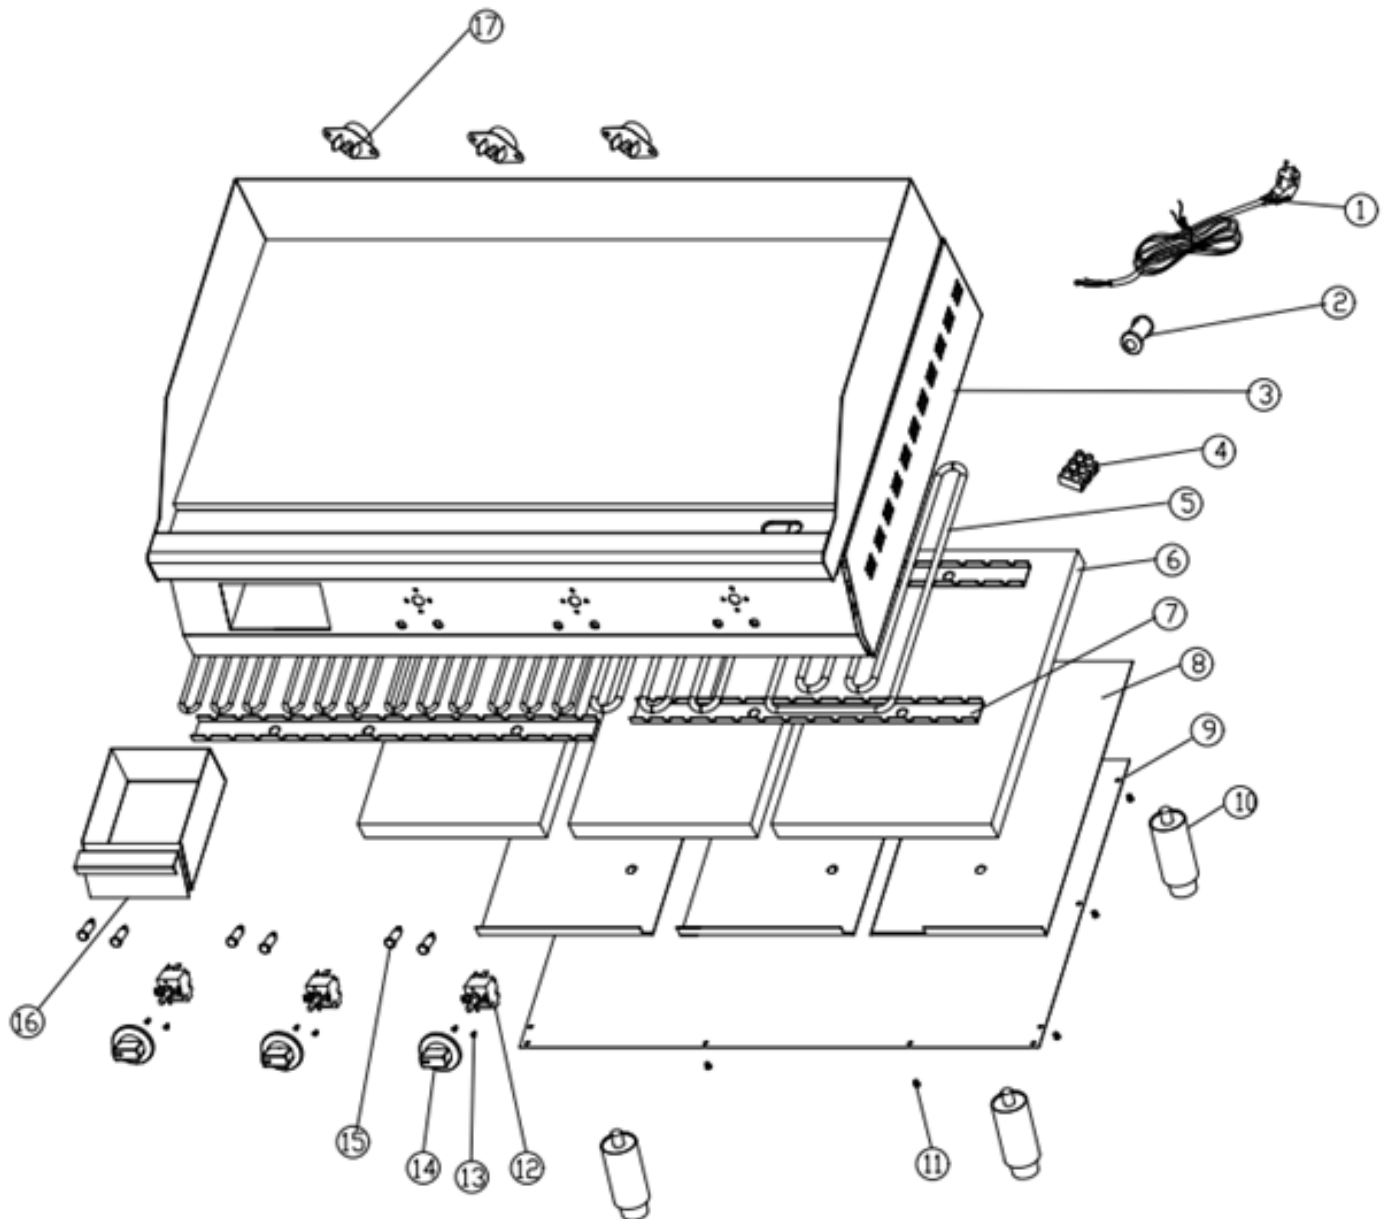

# Parts Breakdown

Model **CE-CN-0613** 43213

# Parts Breakdown

---

## Model CE-CN-0613 43213

Item No.	Description	Position	Item No.	Description	Position	Item No.	Description	Position
AR636	Power Cord for 43213	1	AR641	Heating Element Holder for 43213	7	AR644	Heating Indication Light for 43213	15
AN785	Power Cord Clip for 43213	2	AR642	Insulation Board for 43213	8	AR645	Power Indication Light for 43213	15
AR637	Body for 43213	3	AR643	Bottom Plate for 43213	9	AR635	Grease Tray for 43213	16
AR638	Terminal for 43213	4	AR630	Foot for 43213	10	AR681	Temperature Limiter for 43213	17
AR639	Heating Element for 43213	5	AR631	Thermostat for 43213	12			
AR640	Insulation for 43213	6	AR632	Thermostat Knob for 43213	14			