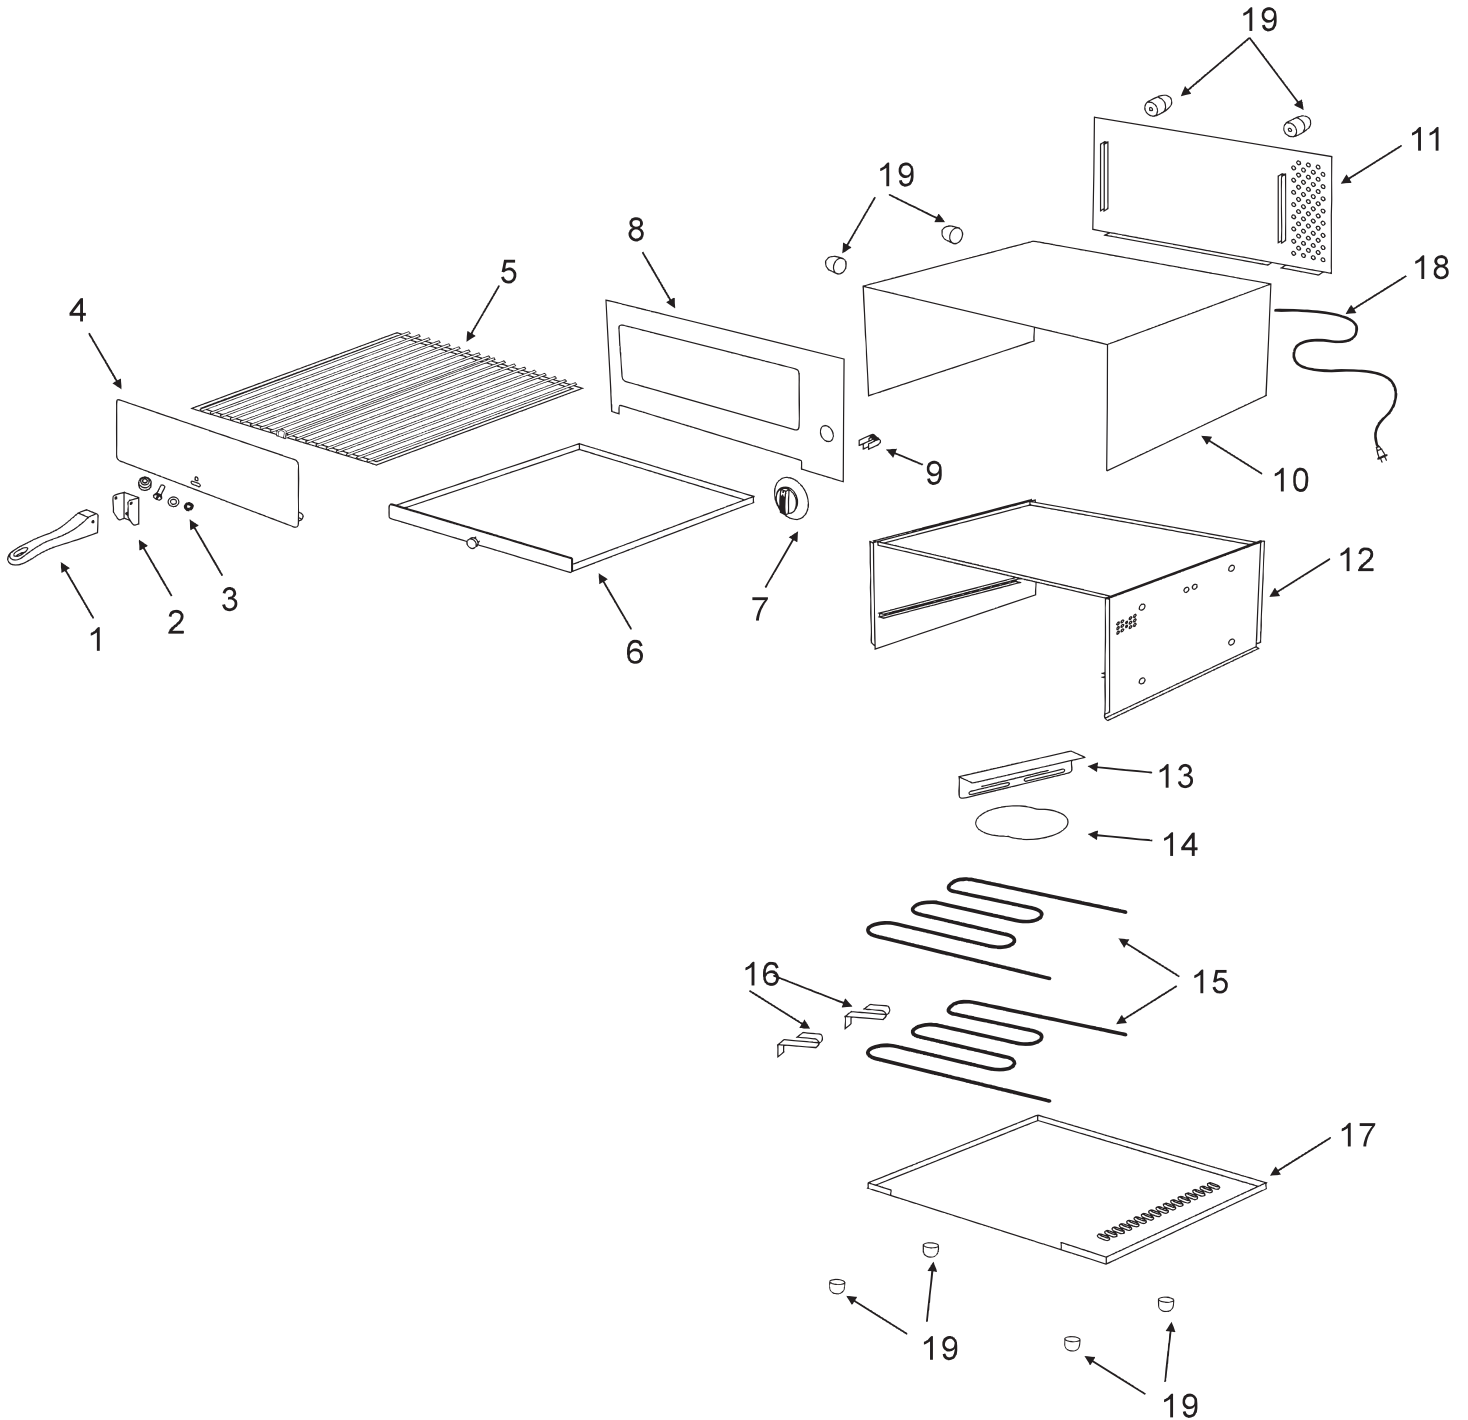

Parts Breakdown

Model CE-CN-1450 43219

Parts Breakdown

Model CE-CN-1450 43219

| Item No. | Description | Position | Item No. | Description | Position | Item No. | Description | Position |
|----------|----------------------------|----------|----------|---|----------|----------|---------------------------|----------|
| 63945 | Phenolic Handle for 43219 | 1 | 63952 | Face Plate for 43219 | 8 | 63959 | Heating Element for 43219 | 15 |
| 63946 | Handle Clip for 43219 | 2 | 63953 | Thermostat for 43219 | 9 | 63960 | Hook for 43219 | 16 |
| 63947 | Screw for 43219 | 3 | 63954 | Housing for 43219 | 10 | 63961 | Calkin for 43219 | 17 |
| 63948 | Chrome Wire Rack for 43219 | 4 | 63955 | Backboard for 43219 | 11 | 63962 | Power Cord for 43219 | 18 |
| 63949 | Baking Net for 43219 | 5 | 63956 | Inner Tank for 43219 | 12 | 63963 | Phenolic Feet for 43219 | 19 |
| 63950 | Crumb Tray for 43219 | 6 | 63957 | Upper Heating Element Support for 43219 | 13 | | | |
| 63951 | Knob for 43219 | 7 | 63958 | Reflector Plate for 43219 | 14 | | | |