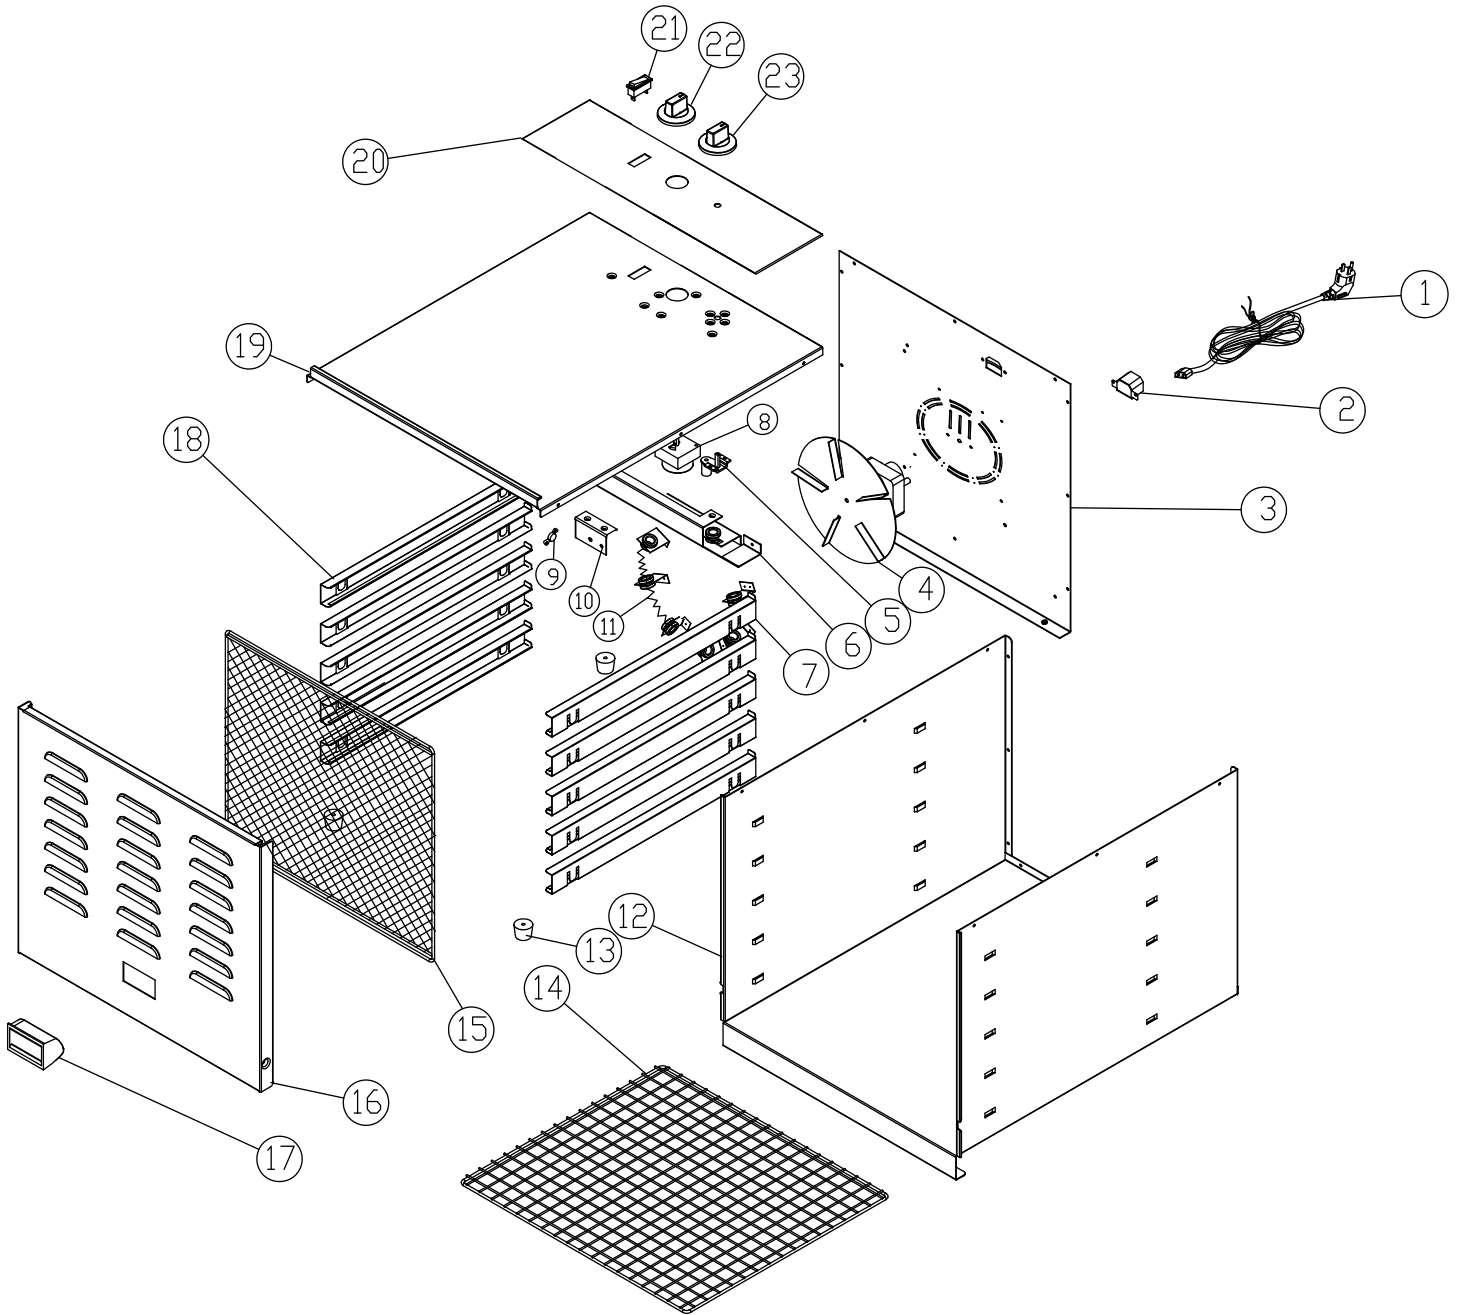

Parts Breakdown

Model CE-CN-0010-D 43222

Parts Breakdown

Model CE-CN-0010-D 43222

Item No.	Description	Position	Item No.	Description	Position	Item No.	Description	Position
61895	Power Cord for 43222	1	61903	Liquid Temperature Limiter for 43222	9	61911	Handle for 43222	17
61896	Block Terminal for 43222	2	61904	Thermostat Holding Plate for 43222	10	61912	Left Rack Assembly for 43222	18
61897	Rear Board for 43222	3	61905	Heating Element Assembly for 43222	11	61913	Top Board for 43222	19
61898	Fan Assembly for 43222	4	61906	Shell for 43222	12	61914	Control Board Plate for 43222	20
61899	Thermostat for 43222	5	61907	Foot for 43222	13	61915	Switch for 43222	21
61900	Insulation Plate for 43222	6	10925	Rack for 43222	14	61916	Timer and Thermostat Knob for 43222	22, 23
61901	Right Rack Assembly for 43222	7	61909	Quarries Net for 43222	15			
61902	Timer for 43222	8	61910	Front Panel for 43222	16			