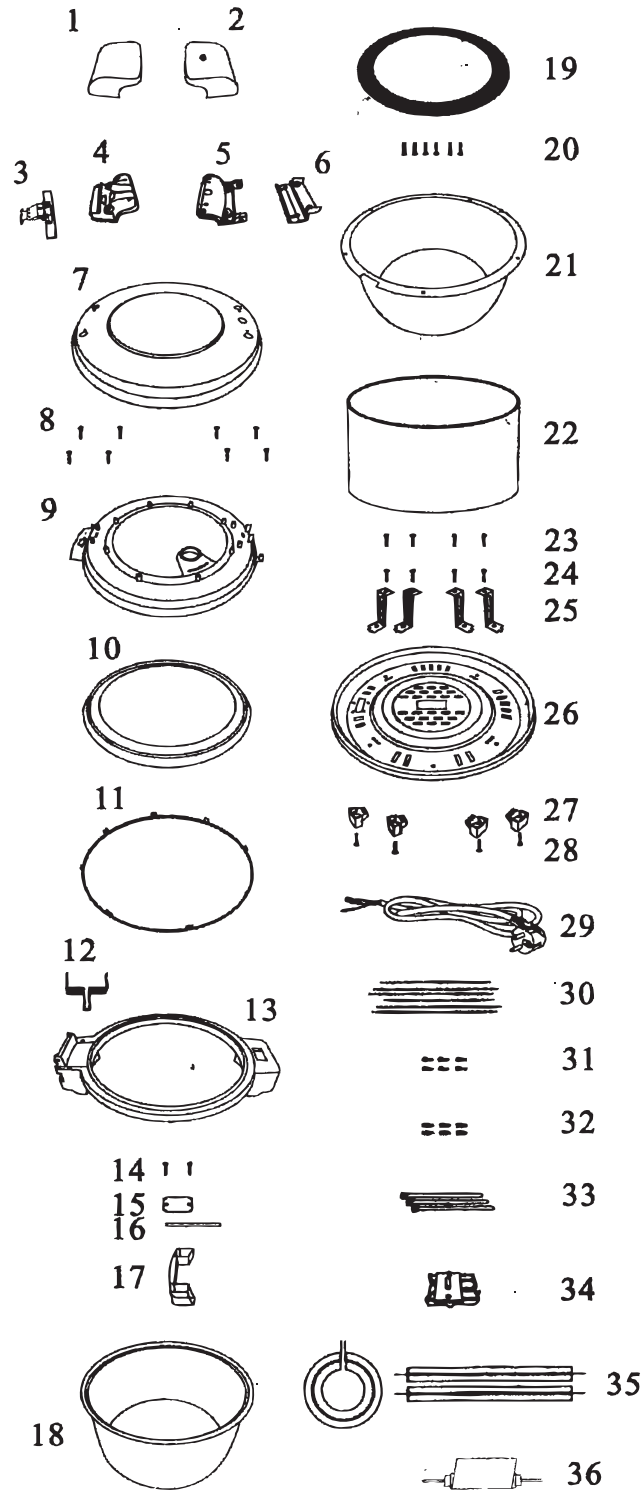

Parts Breakdown

Model CE-CN-0020-R 43423

Parts Breakdown

Model CE-CN-0020-R 43423

Item No.	Description	Position	Item No.	Description	Position	Item No.	Description	Position
68811	Plastic Knob for 43423	1	68823	Plastic Medium Ring for 43423	13	68835	Lifting Leg for 43423	25
68812	Plastic Knob for 43423	2	68824	Screw for 43423	14	68836	Base for 43423	26
68813	Front Button for 43423	3	68825	Hold-Down Plate of Spring for 43423	15	68837	Plastic Feet for 43423	27
68814	Plastic Knob for 43423	4	68826	Bolt for 43423	16	68838	Screw for 43423	28
68815	Plastic Knob for 43423	5	68827	Collected Cup for 43423	17	68839	Wire for 43423	29
68816	Spring of Cover for 43423	6	68828	Aluminum Pot for 43423	18	68840	Inside Fittings for 43423	30
68817	Stainless Steel Cover for 43423	7	68829	Plastic Ring for 43423	19	68841	Rolling Terminal for 43423	31
68818	Screw of Cover for 43423	8	68830	Screw for 43423	20	68842	Binding Wire for 43423	32
68819	Plastic Inner Cover for 43423	9	68831	Middle Level for 43423	21	68843	Fixation Nip for 43423	33
68820	Silica Gel Ring for 43423	10	68832	Stainless Steel Enclosure for 43423	22	68844	Pressing Screw for 43423	34
68821	Aluminum Cover for 43423	11	68833	Screw for 43423	23	68845	Heating Wire for 43423	35
68822	Spring for 43423	12	68834	Screw for 43423	24	68846	Thermostat for 43423	36