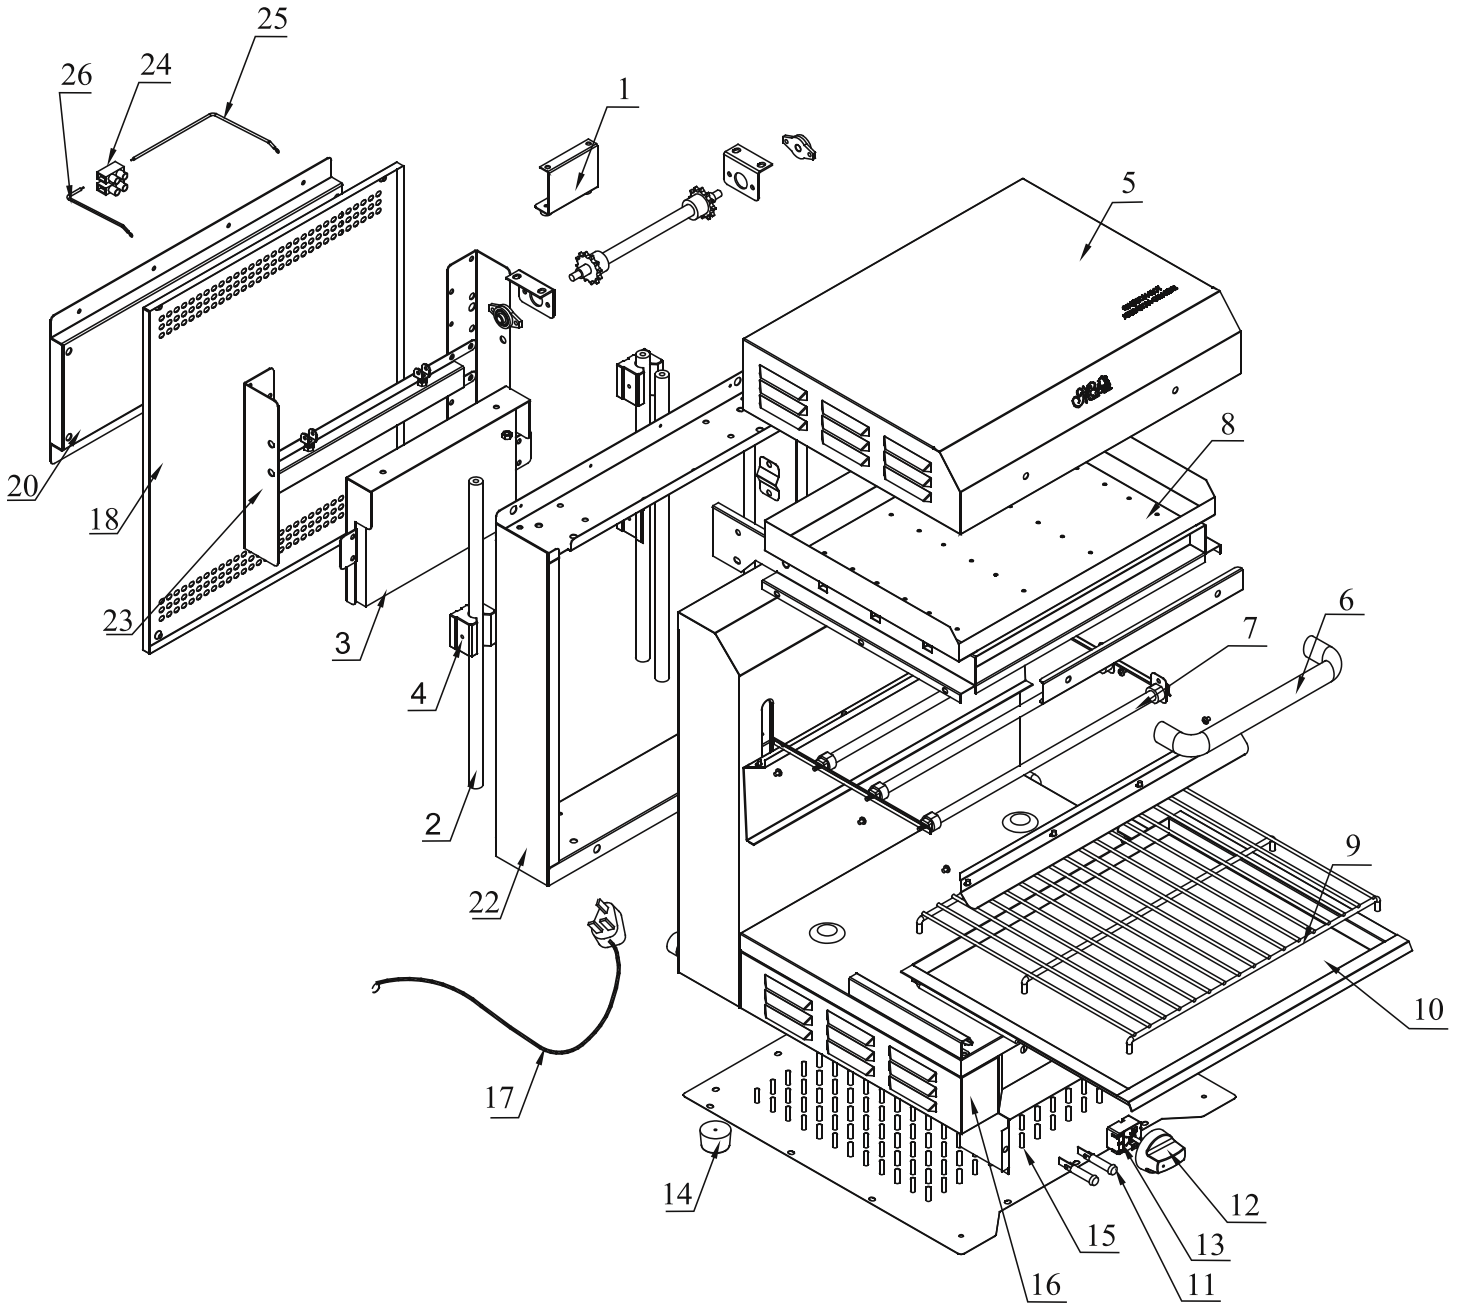

Parts Breakdown

Model CE-CN-1506-S 43450

Parts Breakdown

Model CE-CN-1506-S 43450

Item No.	Description	Position	Item No.	Description	Position	Item No.	Description	Position
65570	Axletree for 43450	1	65577	Grilling for 43450	9	65585	Body for 43450	16
65571	Slide Rod for 43450	2	65578	Tray for 43450	10	65586	Plug and Lead for 43450	17
65572	Slab for 43450	3	65579	Indicator Light Red for 43450	11	65587	Back Plate for 43450	18
65573	Wheel for 43450	4	65580	Indicator Light Green for 43450	11	65588	Wall Code for 43450	20
65574	Lid for 43450	5	65581	Knob for 43450	12	65589	Inner Body Plate for 43450	22
65575	Handle for 43450	6	65582	Energy Regulator for 43450	13	65590	Type Bearing for 43450	23
65416	Element for 43450	7	65583	Feet for 43450	14	AJ380	Terminal Block for 43450	24-26
65576	Inner Body for 43450	8	65584	Cover for 43450	15			