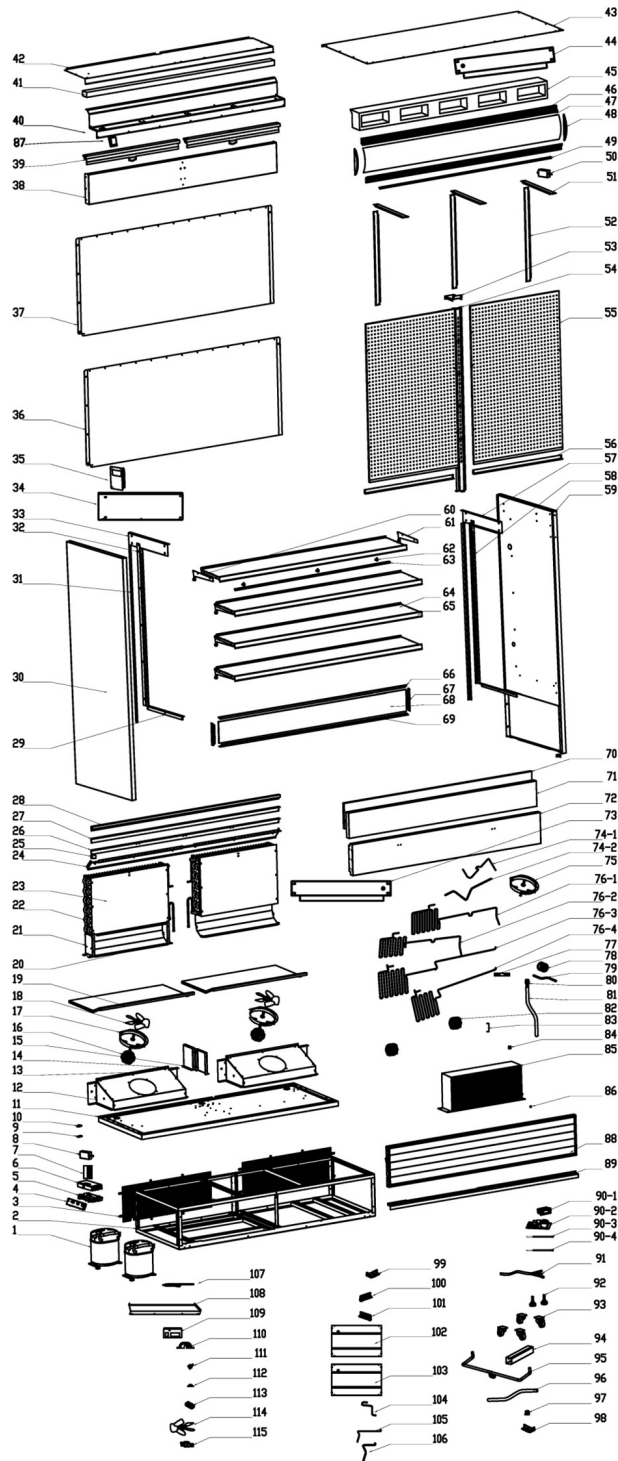

Parts Breakdown

Model RS-CN-1050 43460

Parts Breakdown

Model RS-CN-1050 43460

Item No.	Description	Position	Item No.	Description	Position	Item No.	Description	Position
AP414	Compressor (R290) for 43460	1	67676	Crosspiece of Back Foam for 43460	26	67684	Vertical Plate of Back Foam for 43460	52
AP434	Base for 43460	2	66105	Back Upper Crosspiece for 43460	27	60686	Holding Plate of Back Foam Crosspiece for 43460	53
60599	Mesh Guard in Base for 43460	3	67677	Thicker Crosspiece of Back Ventilated Board for 43460	28	AO922	Middle Support Pillar of Shelf for 43460	54
AO860	Wiring Box for 43460	4	60610	Parry of Lower Air Intake for 43460	29	AO923	Ventilated Board for 43460	55
61167	Circuit Board Box for 43460	5	AO866	Foam of Left Side Board for 43460	30	60703	Back Support for Board at Air Intake for 43460	56
60594	Cover of Circuit Board Box for 43460	6	60613	Dead Plate of Rear Foam for 43460	31	60629	Parry of Right Lining Plate for 43460	57
AO861	Cap of Juncting Box for 43460	7	AO867	Left Support Pillar of Shelf for 43460	32	AO877	Right Support Pillar of Shelf for 43460	58
AO862	LED Transformer for 43460	8, 50	60615	Parry of Right Lining Plate for 43460	33	AO878	Foam of Right Board for 43460	59
60676	Wire Clip Holder for 43460	9	AP435	Right Windshield of Condenser for 43460	34	AO905	Left/Right Support Pillar of Shelf for 43460	60, 61
60677	Wire Clip Cover for 43460	10	AP436	Left Windshield of Condenser for 43460	35	AP437	Jump Ring of LED for 43460	62
60679	Foam of Base Plate for 43460	11	AO914	Lower Back Plate for 43460	36	AO924	LED for 43460	63
60680	Left Board of Evaporator Cover for 43460	12	AO915	Upper Back Plate for 43460	37	AP438	General Assembly for Shelves for 43460	64
60603	Evaporator Cover for 43460	13	AO916	Upper Front Board for 43460	38	60709	Price Tag Holder for 43460	65
60681	Left Plate of Evaporator Motor for 43460	14	60692	Night Curtain for 43460	39	60712	Decorating Strip of Glass Deflector for 43460	66
60684	Middle Support Pillar of Air Intake for 43460	15	AO917	Damper of Upper Air Outlet for 43460	40	60710	Strip of Glass Deflector 2 for 43460	67
AO892	Evaporator Fan Motor for 43460	16	60694	Honeycomb Panel for 43460	41	67686	Glass Deflector for 43460	68
60932	Fan Guard for 43460	17	AO918	Cover of Upper Air Outlet for 43460	42	60645	Strip of Glass Deflector for 43460	69
60640	Fan Blade for 43460	18	AO919	Upper Cover Plate for 43460	43	60713	Lower Front Board Components for 43460	70
AO875	Plate of Left/Right Air Intake for 43460	19	AO920	The Left of the Evaporator Water Box for 43460	44	60714	PE for Lower Board for 43460	71
60605	Evaporator Ventilation Damper for 43460	20	60698	Lining Foam for 43460	45	AO926	Lower Front Board for 43460	72
60604	Evaporator Holder for 43460	21	60700	Lampshade Frame for 43460	46	AO927	The Right Side of the Evaporator Water Box for 43460	73
AO864	Evaporator for 43460	22	60701	Lampshade for 43460	47	AP439	Right Joint Pipe of Compressor for 43460	74-1
60607	Evaporator Damper for 43460	23	60628	Holder of Lampshade Frame for 43460	48	AP440	Left Joint Pipe of Compressor for 43460	74-2
60683	Evaporator Wind Screen for 43460	24	AO921	LED in Light Box for 43460	49	60641	Fan Guard for 43460	75
AO912	Shock-Absorbing Parts for 43460	25	60696	Vertical Plate of Upper Foam for 43460	51	AP441	Right Bottom High Pressure Evaporating Tube for 43460	76-1