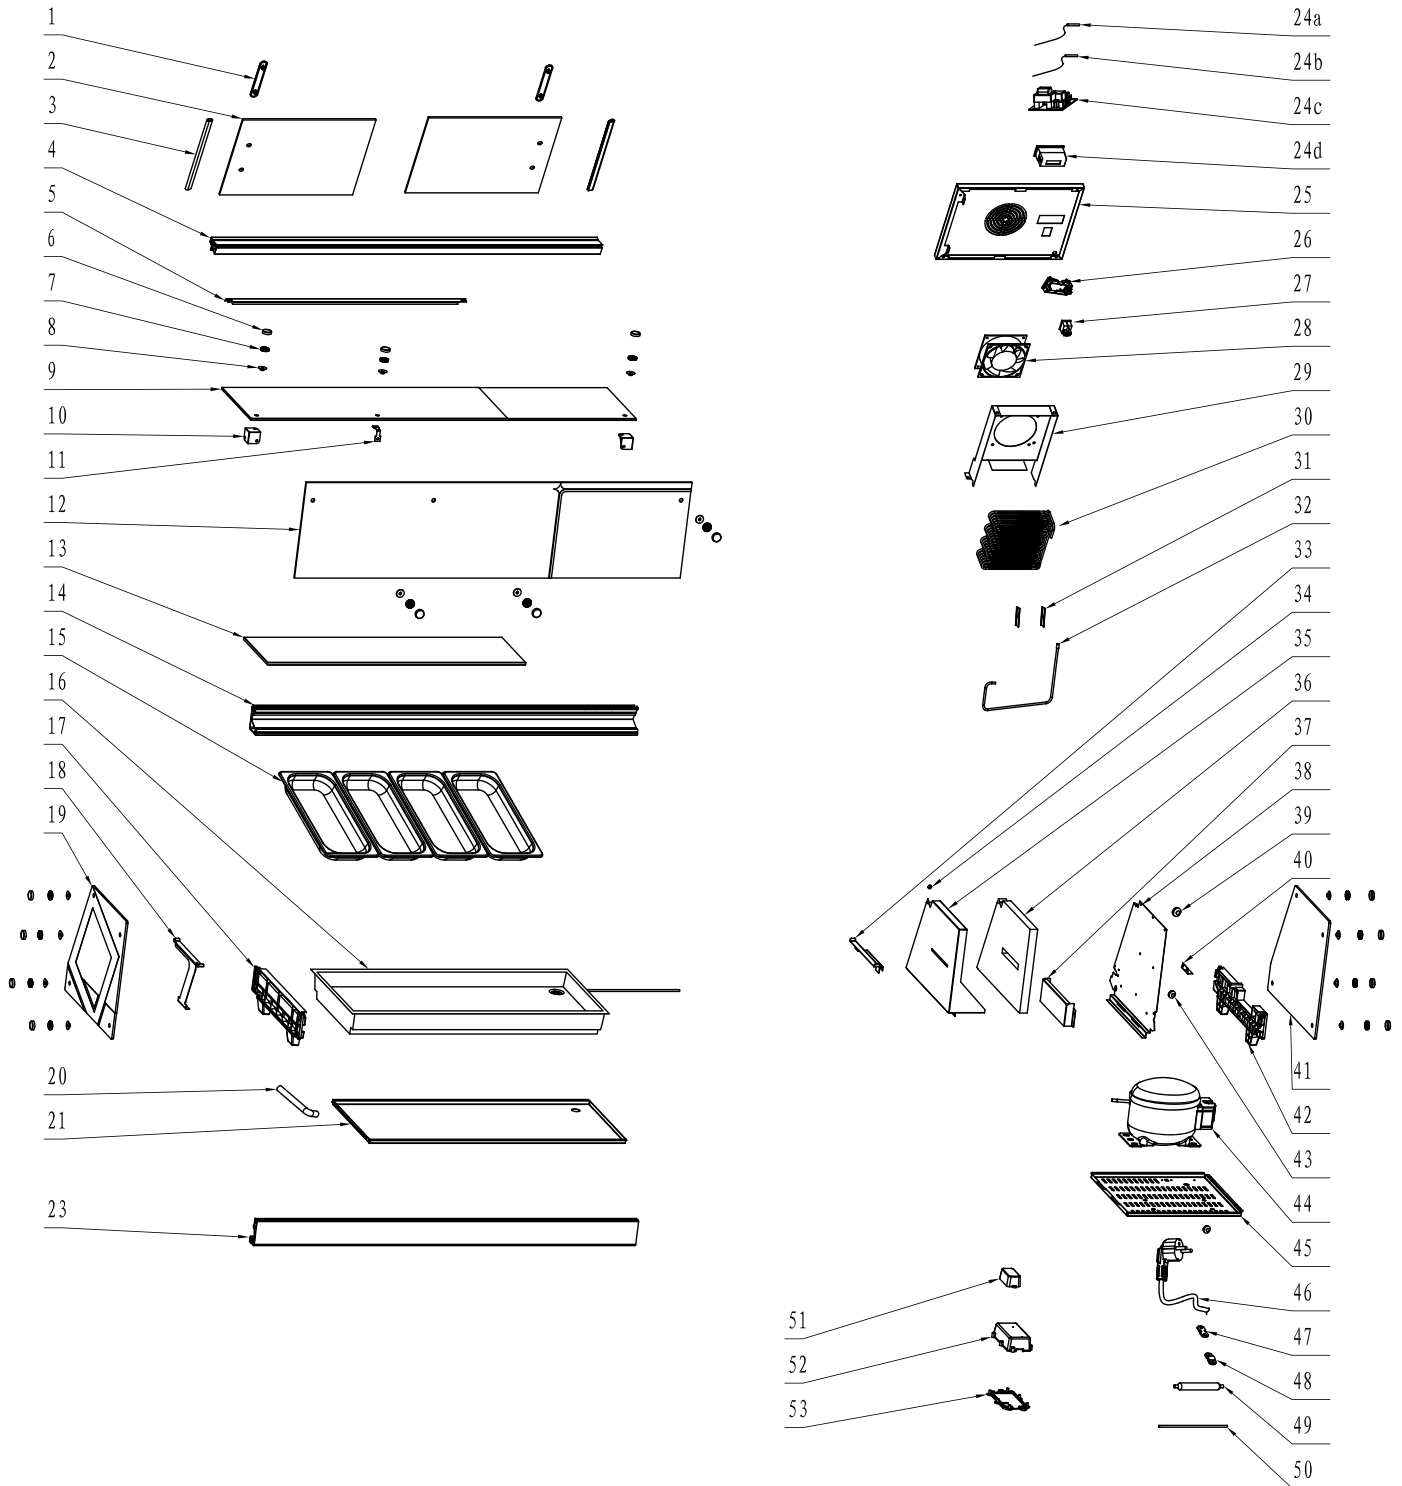

# Parts Breakdown

Model RS-CN-0044 43492

# Parts Breakdown