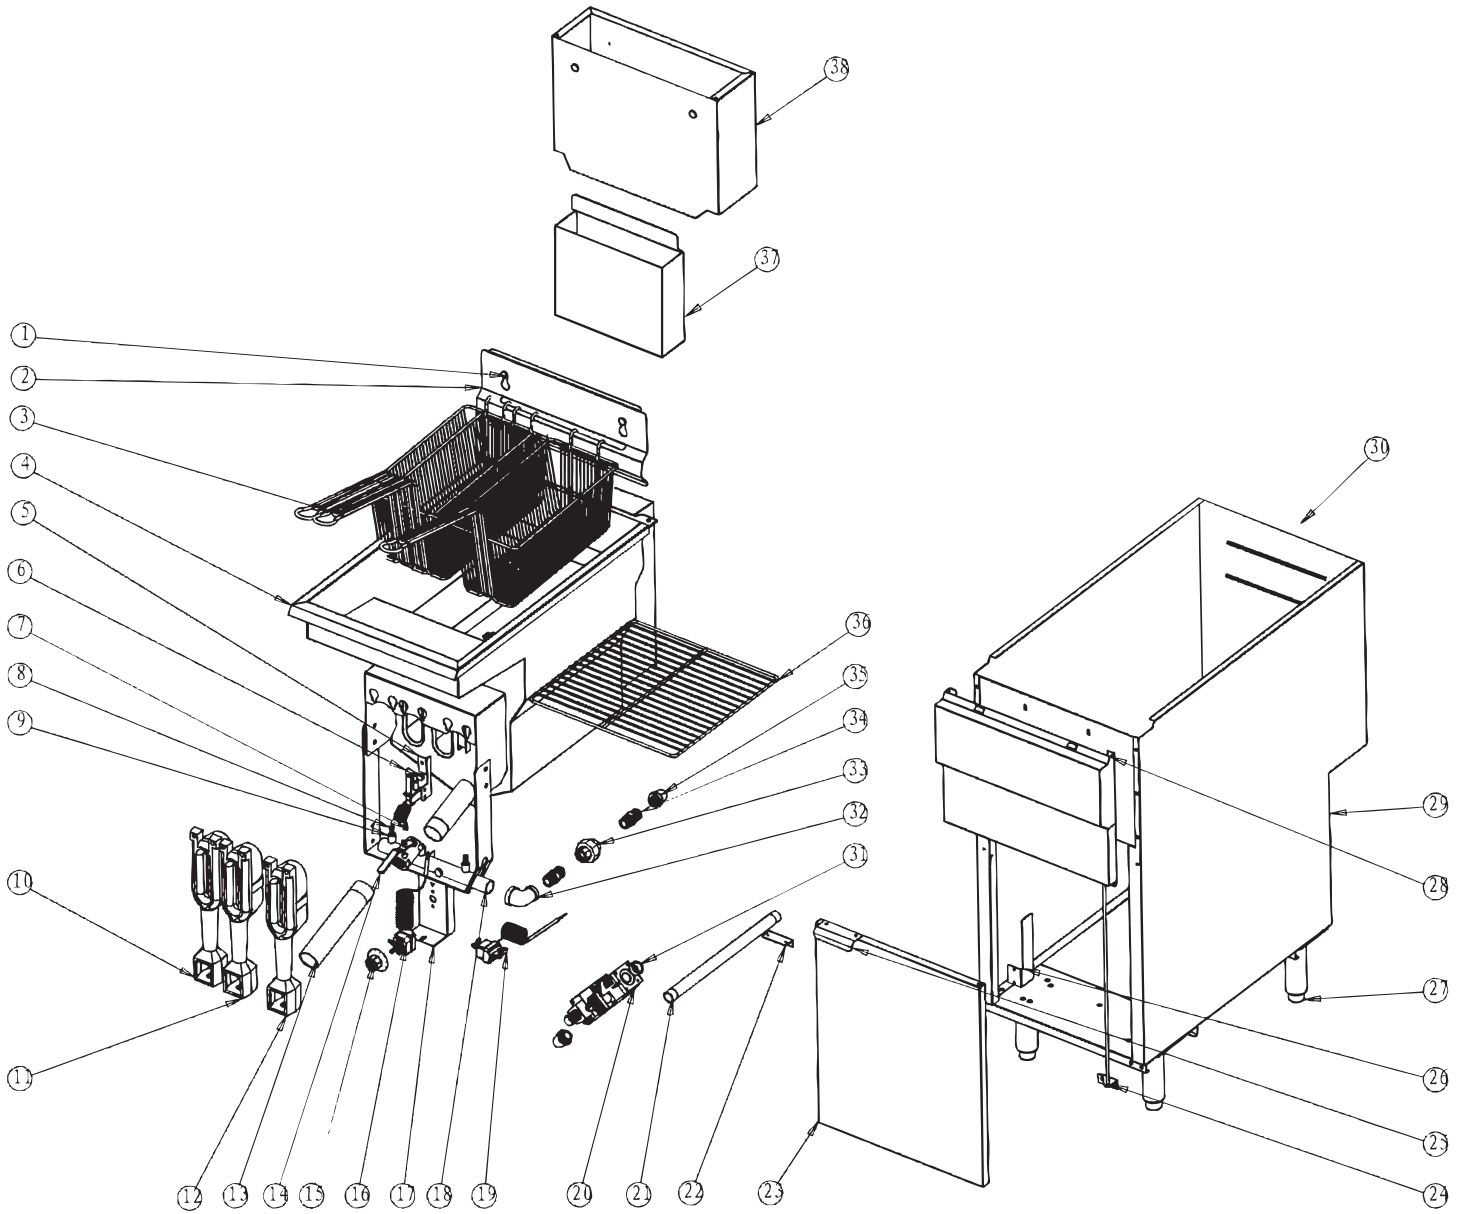

Parts Breakdown

Model CE-CN-0025-FP 43545

Parts Breakdown

Model CE-CN-0025-FP 43545

Item No.	Description	Position	Item No.	Description	Position	Item No.	Description	Position
64511	Basket Hanger Locking Screw for 43545	1	64521	Burner (Holes on Both Sides) for 43545	11	66680	Inlet Pipe for 43545	21
64512	Basket Hanger for 43545	2	64522	Burner (Hole on the Left) for 43545	12	64523	Drain Extension for 43545	26
66616	Basket for 43545	3	64523	Drain Extension for 43545	13	64537	Adjustable Foot for 43545	27
66618	Pilot Connecting Plate for 43545	5	66620	Oil Drain Valve for 43545	14	64541	Adaptor for 43545	31
66682	Pilot Bracket (LPG) for 43545	6	66621	Thermostat Knob for 43545	15	64542	Adaptor for 43545	32
64517	Thermal Pile for 43545	7	64526	Thermostat for 43545	16	64543	Union Connector for 43545	33
66619	Nozzle for 43545	8	64528	Venturi Pipe for 43545	18	64544	Straight Pipe with Male Thread for 43545	34
64519	Nozzle Base for 43545	9	64529	Hi Limit for 43545	19	64545	Connector for 43545	35
64520	Burner (Hole on the Right) for 43545	10	66683	Gas Safety Valve LPG for 43545	20	66681	Supporting Grid for 43545	36