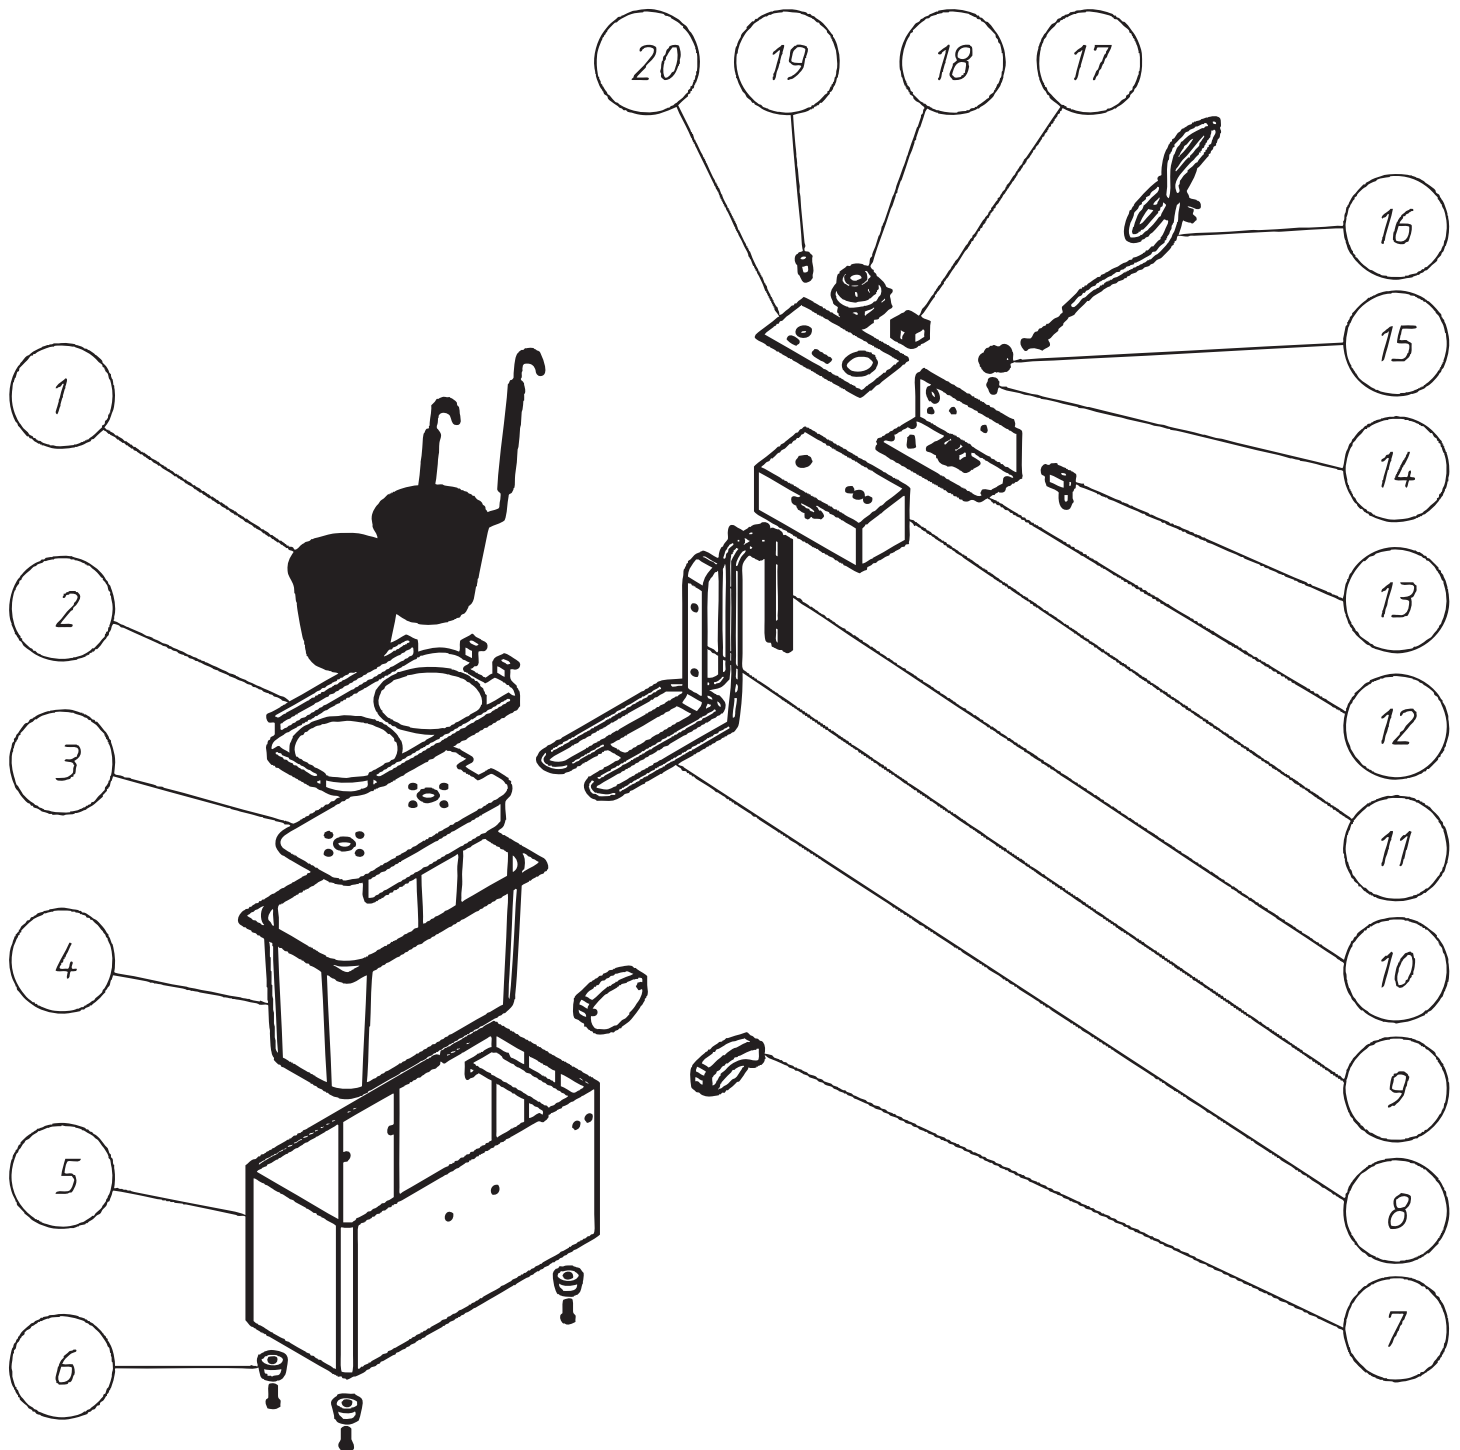

Parts Breakdown

Model **CE-CN-0002-B** 43557

Parts Breakdown

Model CE-CN-0002-B 43557

Item No.	Description	Position	Item No.	Description	Position	Item No.	Description	Position
65936	Basket for 43557	1	65943	Heater for 43557	8	65950	Power Cord Holder for 43557	15
65937	Basket Support for 43557	2	65944	Heater Front Cover for 43557	9	65951	Power Cord for 43557	16
65938	Heater Bottom Cover for 43557	3	65945	Heater Back Cover for 43557	10	65952	Terminal Block for 43557	17
65939	GN Pan 1/3x200mm for 43557	4	65946	Control Box for 43557	11	65953	Thermostat for 43557	18
65940	Base for 43557	5	65947	Control Box Cover for 43557	12	65954	Power Indicator for 43557	19
65941	Rubber Feet for 43557	6	65948	Micro Switch for 43557	13	65955	PVC Board for 43557	20
65942	Body Handle for 43557	7	65949	Ground Wire Label for 43557	14			