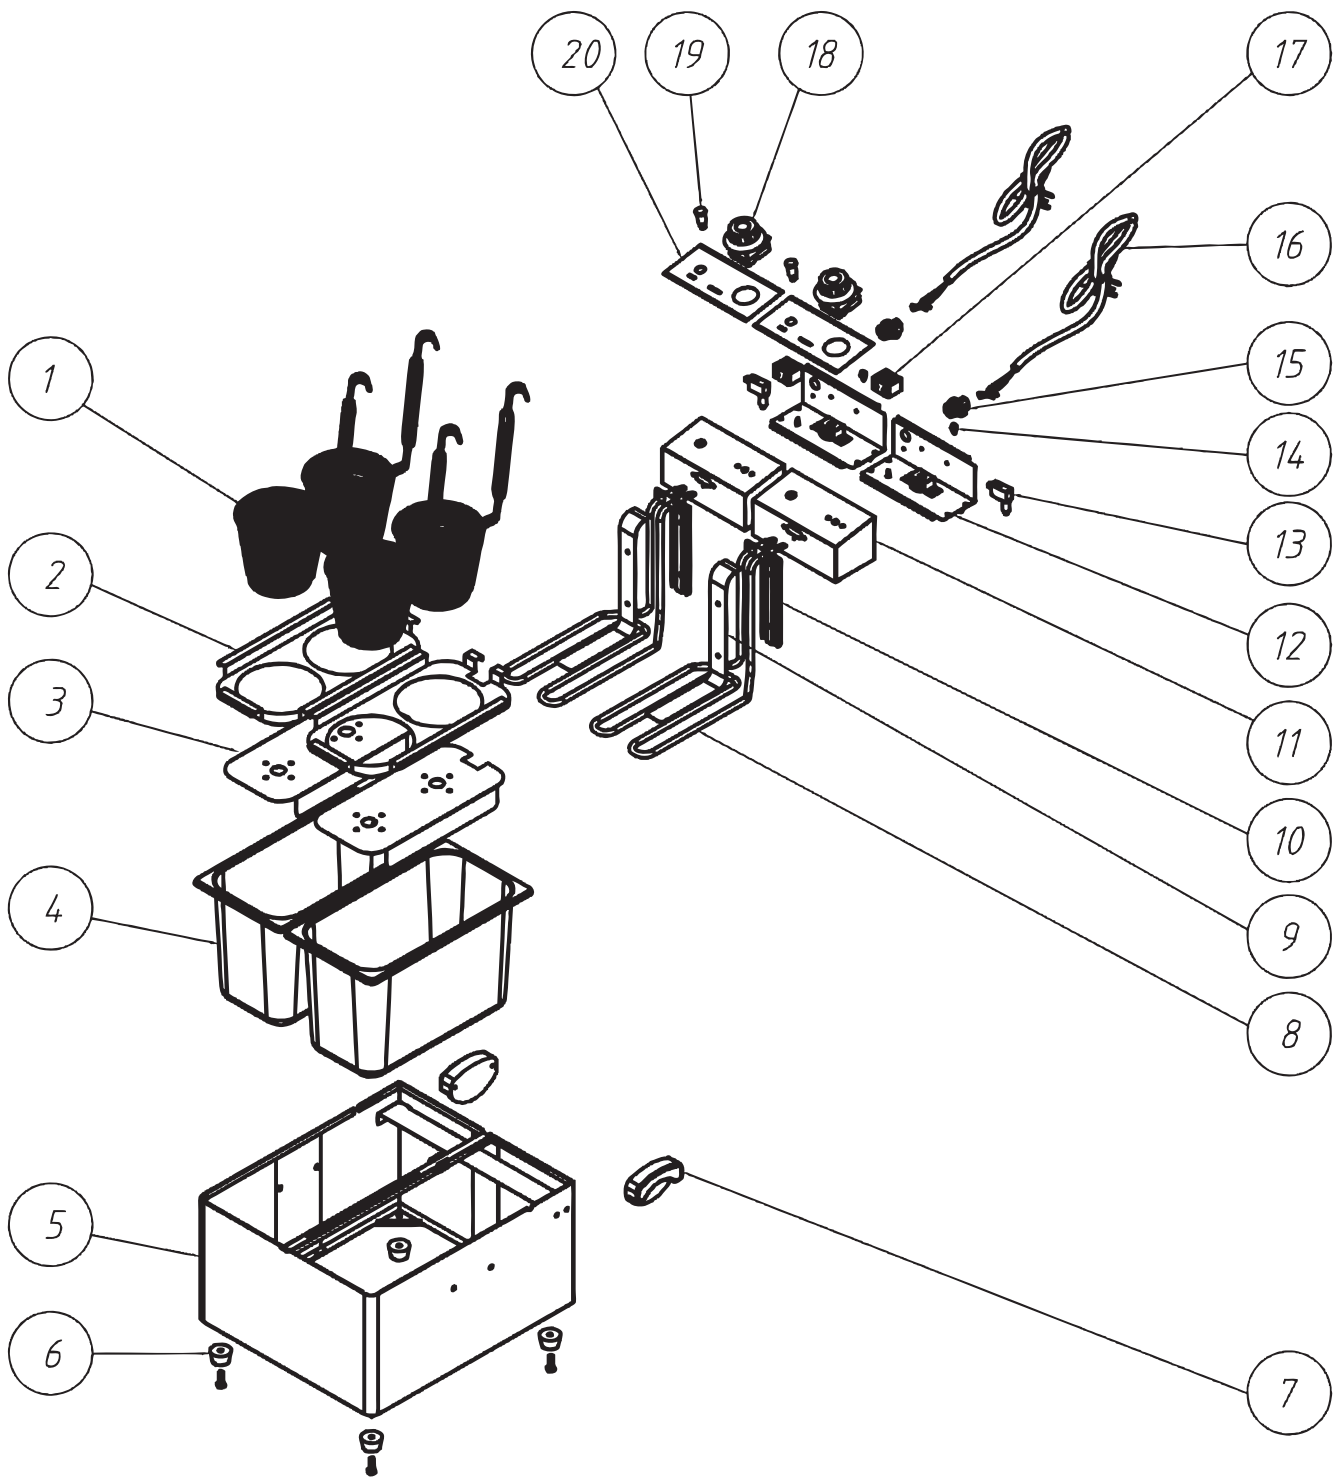

# Parts Breakdown

Model **CE-CN-0004-B** 43558

# Parts Breakdown

---

## Model **CE-CN-0004-B** 43558

Item No.	Description	Position	Item No.	Description	Position	Item No.	Description	Position
65936	Basket for 43558	1	65943	Heater for 43558	8	65950	Power Cord Holder for 43558	15
65937	Basket Support for 43558	2	65944	Heater Front Cover for 43558	9	65951	Power Cord for 43558	16
65938	Heater Bottom Cover for 43558	3	65945	Heater Back Cover for 43558	10	65952	Terminal Block for 43558	17
65939	GN Pan 1/3x200mm for 43558	4	65946	Control Box for 43558	11	65953	Thermostat for 43558	18
65956	Base for 43558	5	65947	Control Box Cover for 43558	12	65954	Power Indicator for 43558	19
65941	Rubber Feet for 43558	6	65948	Micro Switch for 43558	13	65955	PVC Board for 43558	20
65942	Body Handle for 43558	7	65949	Ground Wire Label for 43558	14			