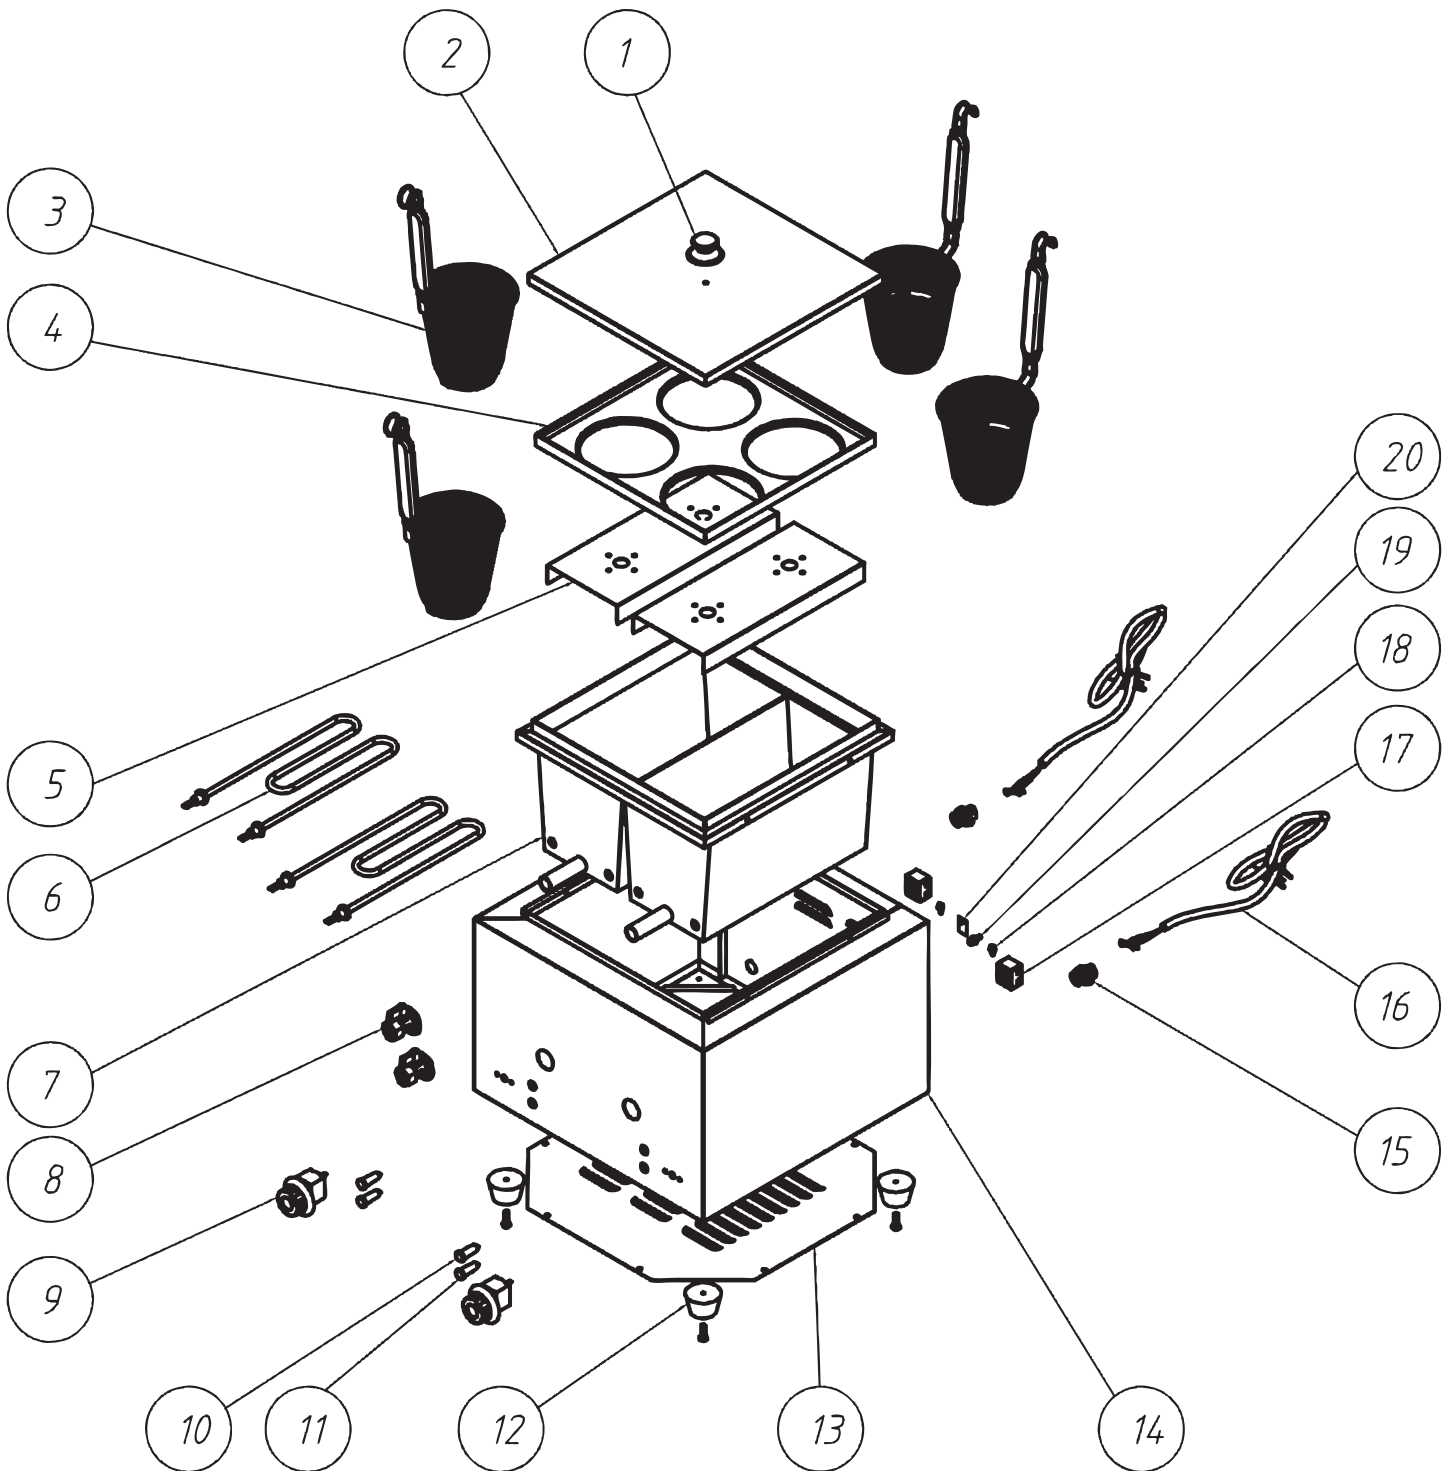

# Parts Breakdown

Model **CE-CN-0004-A** 43559

# Parts Breakdown

---

## Model CE-CN-0004-A 43559

Item No.	Description	Position	Item No.	Description	Position	Item No.	Description	Position
65957	Handle for Tank Cover for 43559	1	65964	Water Drain Valve for 43559	8	65971	Power Cord Holder for 43559	15
65958	Tank Cover for 43559	2	65953	Thermostat for 43559	9	65972	Power Cord for 43559	16
65959	Basket for 43559	3	65966	Power Indicator for 43559	10	65973	Terminal Block for 43559	17
65960	Basket Support for 43559	4	65967	Heating Indicator for 43559	11	65974	Ground Wire Label for 43559	18
65961	Heater Cover for 43559	5	65968	Rubber Feet for 43559	12	65975	M5x12 Copper Screw for 43559	19
65962	Heater for 43559	6	65969	Bottom Cover for 43559	13	65976	Equipotential Terminal for 43559	20
65963	Water Tank for 43559	7	65970	Base for 43559	14			