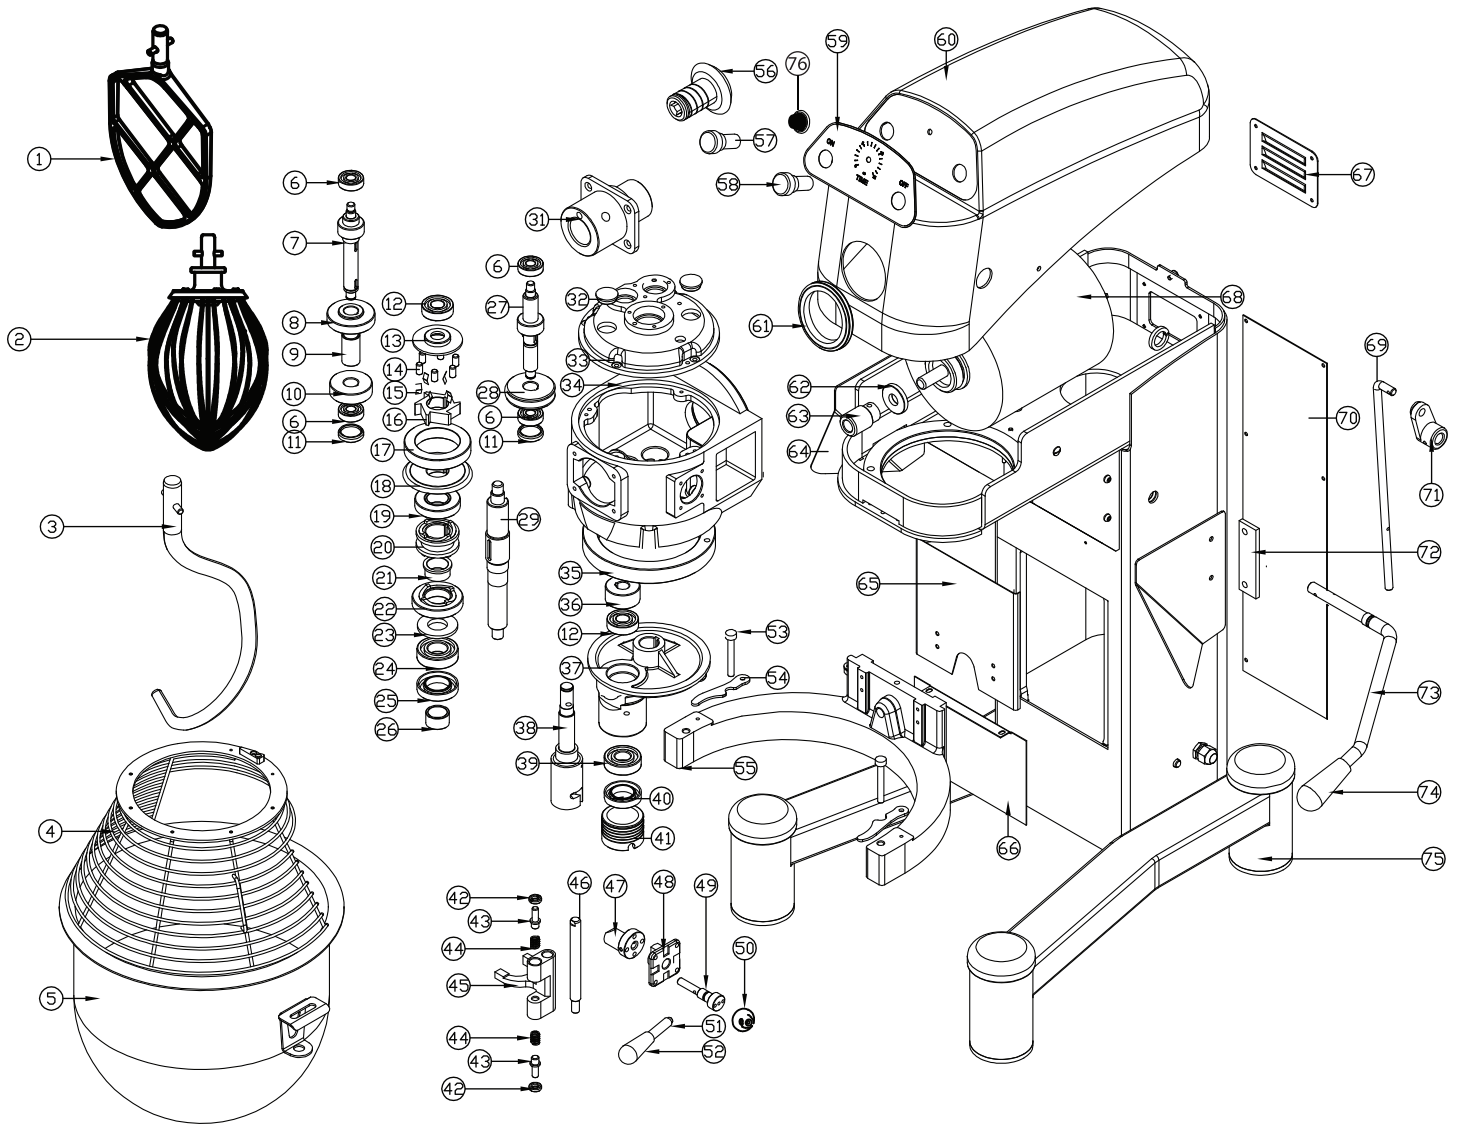

Parts Breakdown

Model MX-CN-0020 43560

Parts Breakdown

Model MX-CN-0020 43560

Item No.	Description	Position	Item No.	Description	Position	Item No.	Description	Position
64973	Flat Beater for 43560	1	24929	Shaft Worm Gear for 43560	27	64982	Clamp Screw for 43560	53
64974	Wire Whipper for 43560	2	24930	Gear for 43560	28	24908	Press Board for 43560	54
43523	Hook Stainless Steel 304 for 43560	3	64976	Main Shaft for 43560	29	25781	Support for 43560	55
25726	Safety Guard for 43560	4	64977	Thumb Screw for 43560	30	24872	Tapered Gear Wheel for 43560	56
25157	Bowl Stainless Steel 304 for 43560	5	24869	Attachment Hub for 43560	31	25773	Red Button for 43560	57
24912	Bearing 6201 for 43560	6	24985	Plug Cover for 43560	32	24922	Green Button Round for 43560	58
24913	Mid-Gear Wheel for 43560	7	24895	Transmission Shaft Support for 43560	33	64983	Front Plate for 43560	59
24916	Gear for 43560	8	64978	Gearbox for 43560	34	64984	Top Cover for 43560	60
24917	Bushing for 43560	9	24886	Internal Gear for 43560	35	64985	Hub Ring for 43560	61
24918	Gear for 43560	10	24887	Gear for 43560	36	24921	Oil Seal for 43560	62
24919	Plug Cover for 43560	11	64810	Shaft Holder for 43560	37	25013	Worm Wheel-New for 43560	63
25006	Bearing for 43560	12	64811	Planetary Shaft for 43560	38	25771	Side Plate for 43560	64
24897	Spacer-Lower for 43560	13	25070	Bearing 6204 for 43560	39	25770	Cover Board for 43560	65
24879	Roller 8x15 for 43560	14	24890	Oil Seal for 43560	40	25785	Cover Board for 43560	66
64975	Spring for 43560	15	64979	Agitator Joint Shaft for 43560	41	25775	Leak Board for 43560	67
24878	Gear for 43560	16	24957	Screw for 43560	42	64986	Motor for 43560	68
24877	Big Gear for 43560	17	24959	Pin Shaft for 43560	43	25799	Connecting Rod for 43560	69
25814	Taper Gear Wheel for 43560	18	24958	Spring for 43560	44	25779	Back Cover Plate for 43560	70
24900	Gear for 43560	19	64980	Fork for 43560	45	64987	Crank Lever for 43560	71
24902	Sleeve for 43560	20	24881	Declutch Shift Shaft for 43560	46	64988	Guide Plate for 43560	72
24901	Bushing for 43560	21	64981	Shaft Bias for 43560	47	64989	Bowl Lift Arm for 43560	73
24903	Claw Type Gear Wheel for 43560	22	24864	Plate-Shifter Index for 43560	48	64990	Rubber Grip for 43560	74
24904	Gasket for 43560	23	25790	Handle-Shifter for 43560	49	64991	Mixer Base for 43560	75
24905	Bearing 6205 for 43560	24	25793	Link Rod for 43560	50	65253	Timer for 43560	76
24907	Oil Seal for 43560	25	25797	Speed Handle for 43560	51			
24906	Bushing for 43560	26	25796	Handle Sleeve M8x58 for 43560	52			