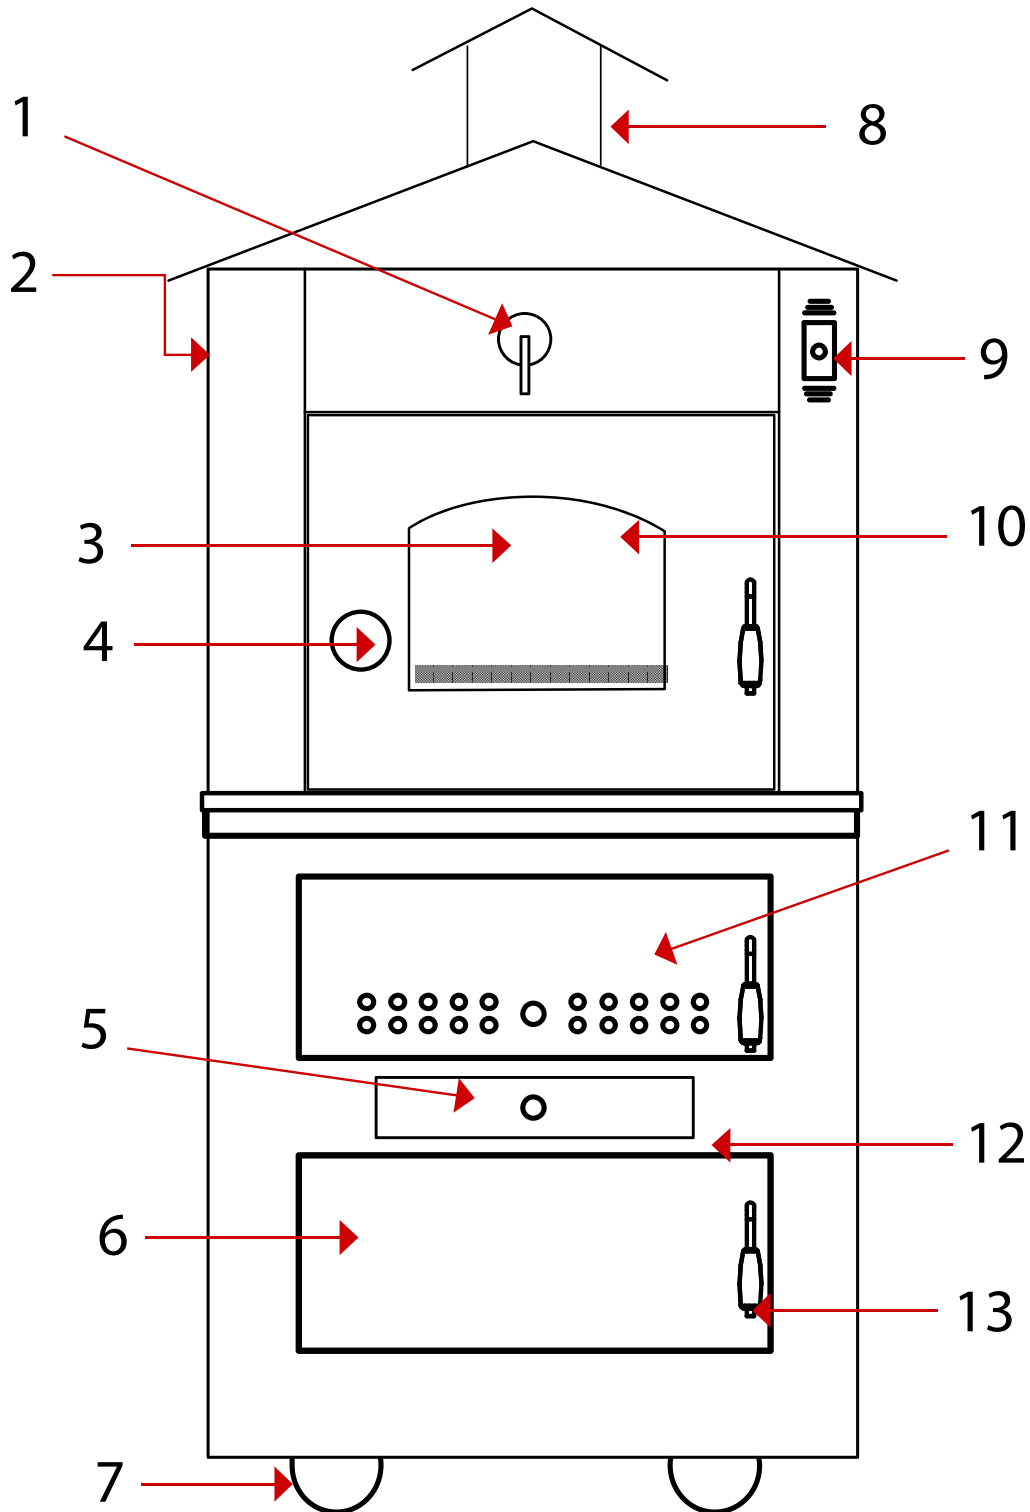

Parts Breakdown

Model WO-IT-0435-M 43649

Parts Breakdown

Model WO-IT-0435-M 43649

Item No.	Description	Position	Item No.	Description	Position	Item No.	Description	Position
62998	Valve for 43649	1	63001	Ash Drawer for 43649	5	63002	Combustion Chamber Door for 43649	11
41675	Transformer 105V/110V for 43649	2	63005	Plate Warmer Compartment Door for 43649	6	63003	Grate for 43649	12
41678	Light Bulb 12V for 43649	2	63006	Swivel Casters for 43649	7	41677	Handle for 43649	13
41679	Complete Lamp Socket for 43649	2	62999	12cm Flue for 43649	8	41721	Original Metal Tag for 43649	
63000	Cooking Chamber Door Glass for 43649	3	41680	Switch for 43649	9	41722	Open Close Metal Damper for 43649	
41676	Pyrometer with Fahrenheit Degrees for 43649	4	63004	Cooking Chamber Door for 43649	10	41673	Refractory Floor 61x42x3.5cm for 43649	