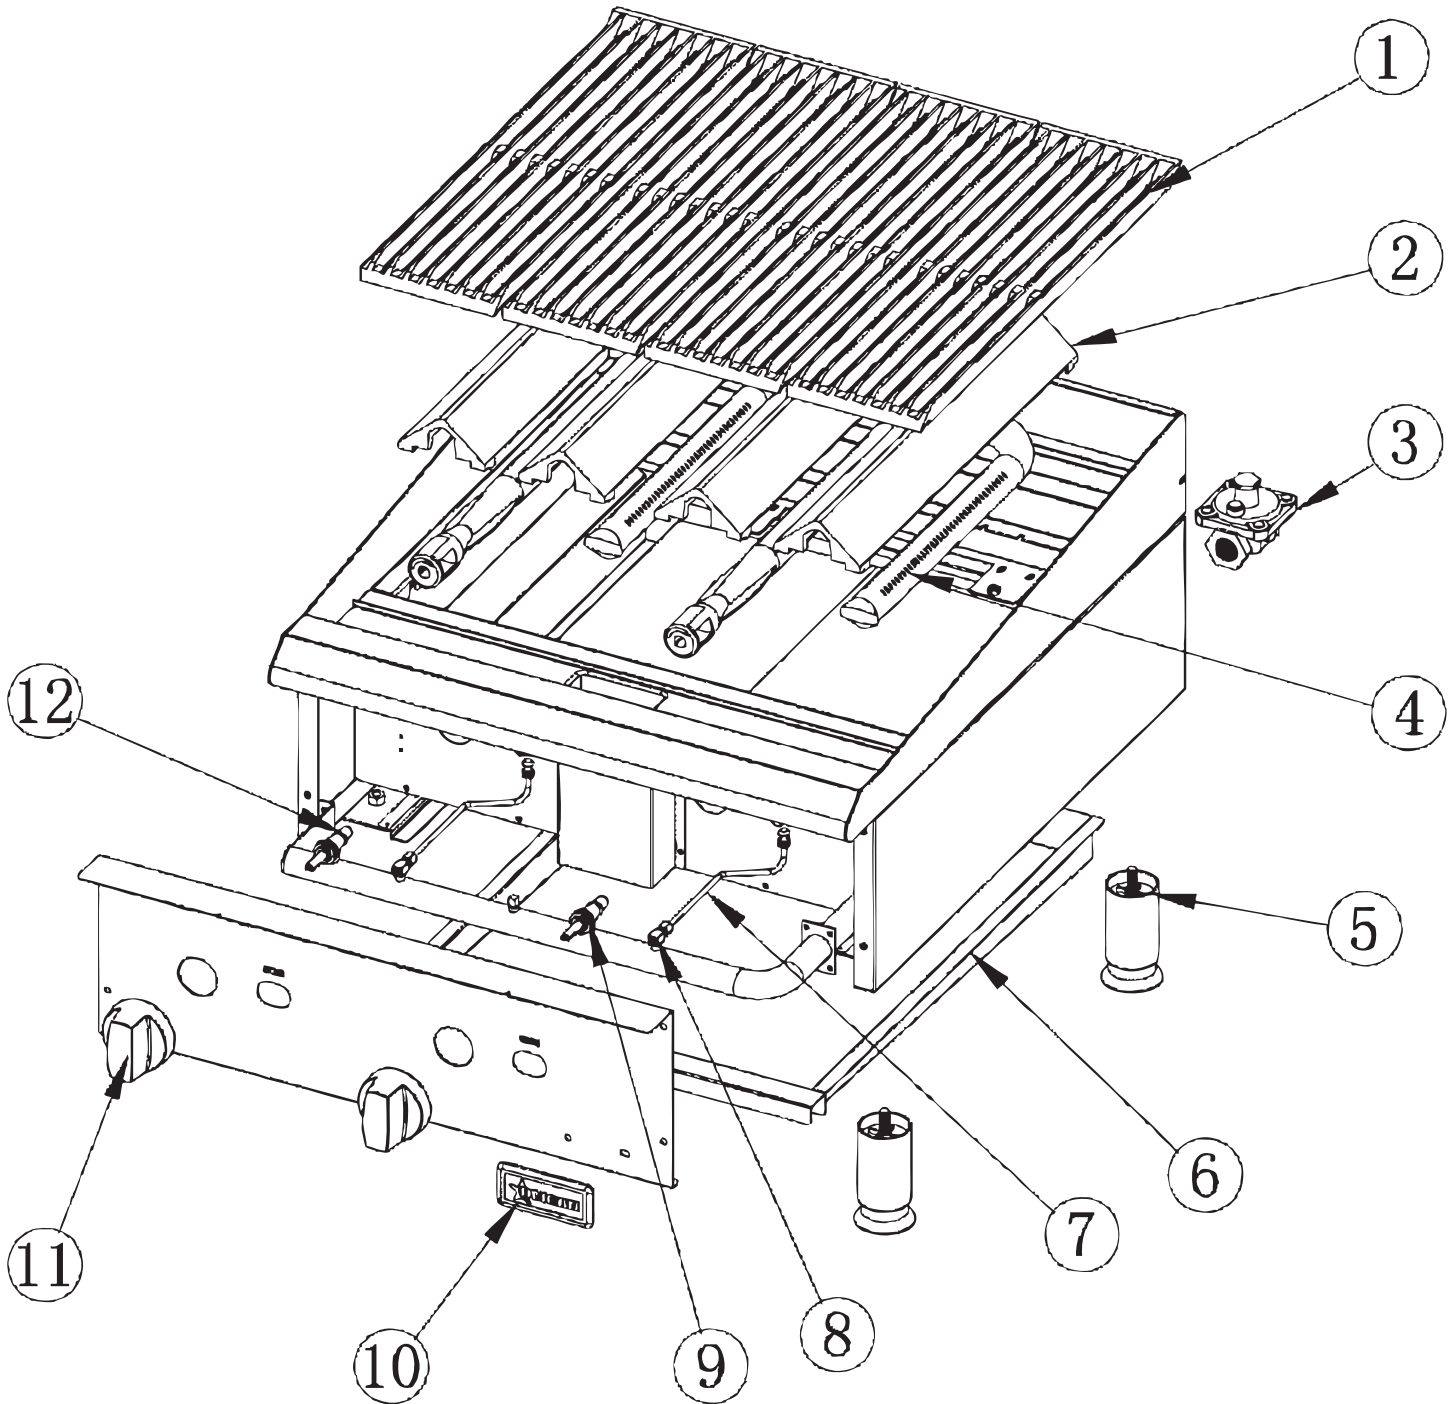

Parts Breakdown

Model CE-CN-CBR36 43728

Parts Breakdown

Model CE-CN-CBR36 43728

Item No.	Description	Position	Item No.	Description	Position	Item No.	Description	Position
72417	Cooking Grill 3" for 43728	1	72410	Foot for 43728	5	43313	Name Badge for Omcan for 43728	10
72418	Cooking Grill 6" for 43728	1	72425	Tray for 43728	6	43489	Red Dial for Manual Control for 43728	11
72419	Tent Radiant for 43728	2	73088	Pilot Pipe for 43728	7	73091	Orifice 36 # NAT for 43728	12
72407	Regulator for 43728	3	73089	Pilot Valve for 43728	8	42966	Conversion Kits for 43728	14
73092	Burner for 43728	4	73090	Valve for 43728	9			