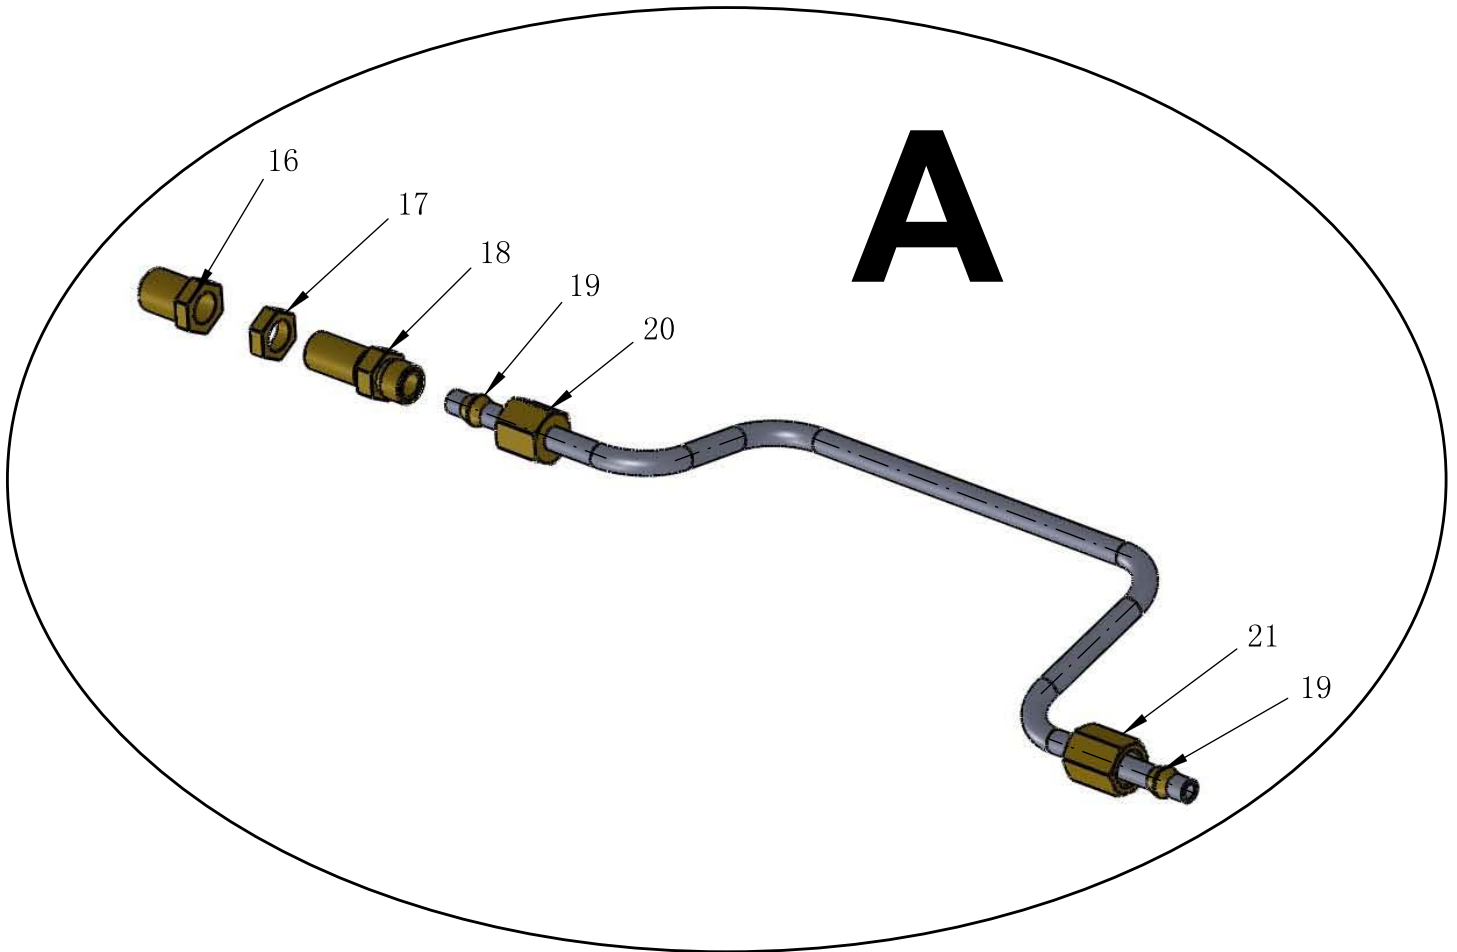

Parts Breakdown

Model **CE-CN-HP212M** 43733

Parts Breakdown

Model CE-CN-HP212M 43733

Parts Breakdown

Model CE-CN-HP212M 43733

Item No.	Description	Position	Item No.	Description	Position	Item No.	Description	Position
43313	Name Badge for Omcan for 43733	1	73107	Trivet for 43733	8	42961	Conversion Kits for 43733	15
43489	Red Dial for Manual Control for 43733	2	73108	Back Pipe of Pilot Assembly for 43733	9	73105	Orifice 46 # NAT for 43733	16
73100	Tray for 43733	3	73109	Front Pipe of Pilot Assembly for 43733	10	63528	Nut for Pilot Tube for 43733	17
72410	Foot for 43733	4	73110	Main Gas Pipe Front for 43733	11	63529	Gas Pipe Connector for Pilot Tube for 43733	18
72407	Regulator for 43733	5	73111	Main Gas Pipe Rear for 43733	12	63530	Sleeve 6 Dia for Pilot Tube for 43733	19
73105	Orifice 46 # NAT for 43733	6	73090	Valve for 43733	13	63531	3/8 Burner Pipe Tie-In Nut for Pilot Tube for 43733	20
73106	Burner for 43733	7	73113	Pilot Valve for 43733	14	63532	3/8 Valve Tie-In Nut for Pilot Tube for 43733	21