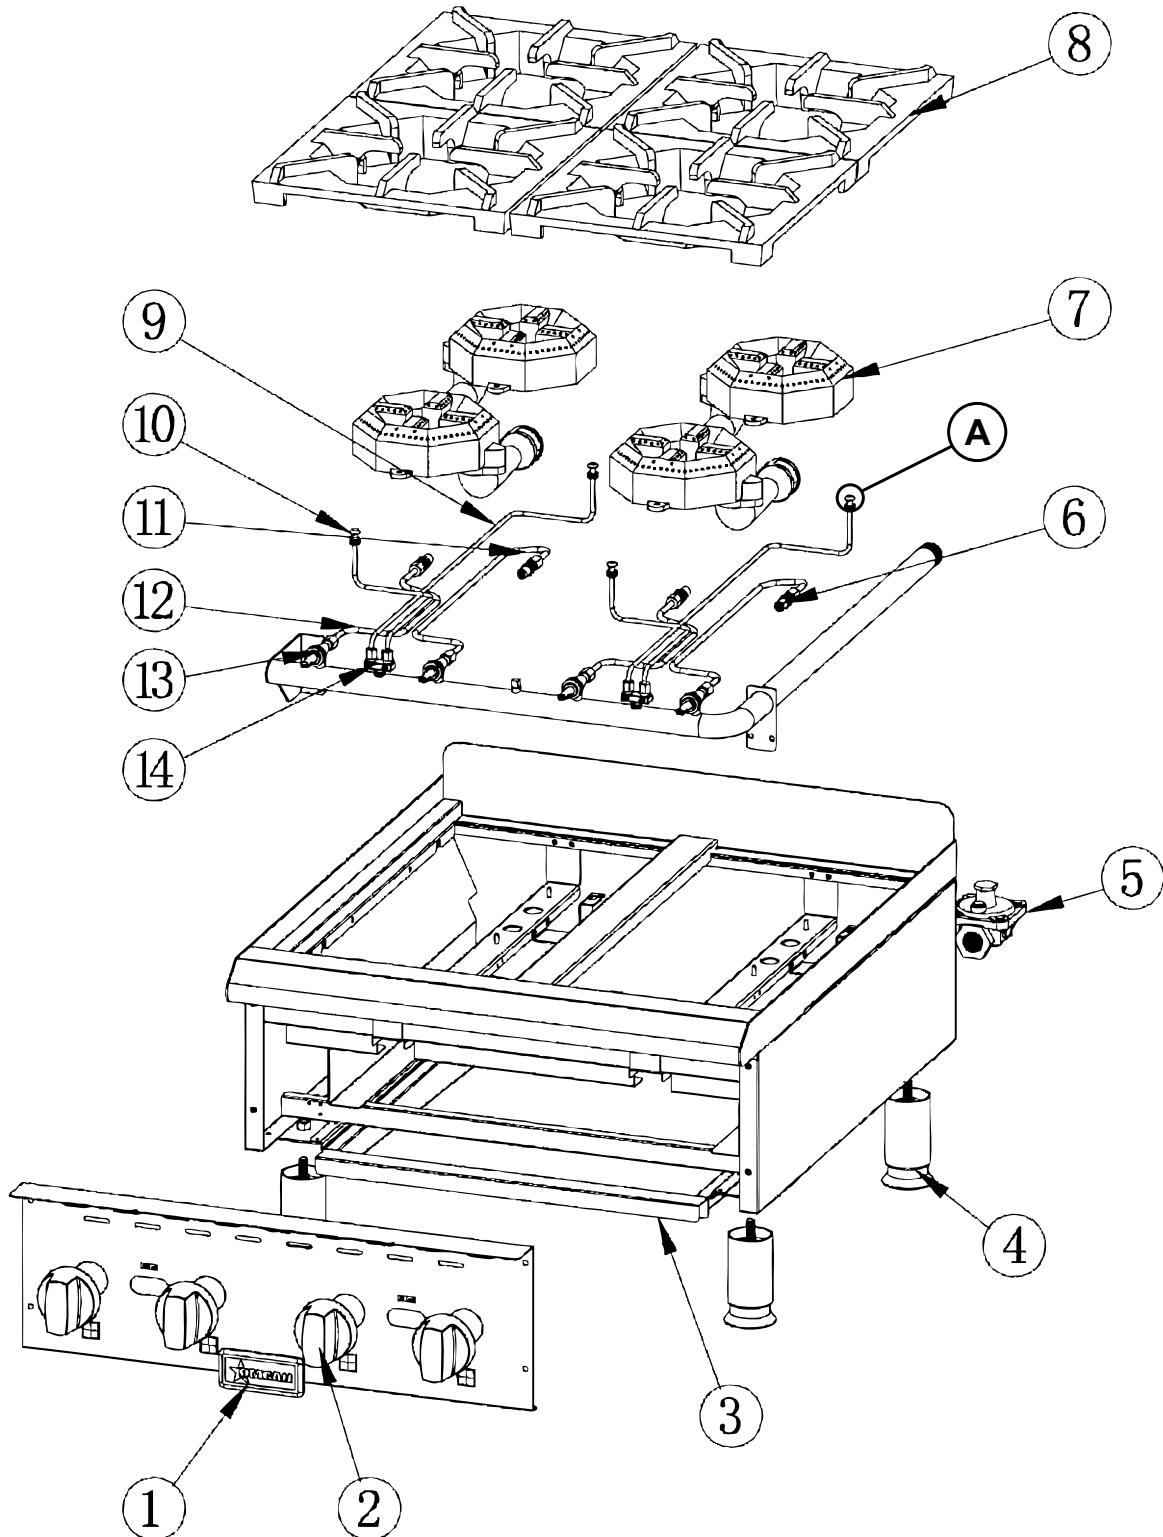

Parts Breakdown

Model **CE-CN-HP212M** 43733

Parts Breakdown

Model CE-CN-HP212M 43733

Parts Breakdown

Model CE-CN-HP212M 43733

Item No.	Description	Position	Item No.	Description	Position	Item No.	Description	Position
43313	Name Badge for Omcan for 43733	1	73107	Trivet for 43733	8	42961	Conversion Kits for 43733	15
43489	Red Dial for Manual Control for 43733	2	73108	Back Pipe of Pilot Assembly for 43733	9	73105	Orifice 46 # NAT for 43733	16
73100	Tray for 43733	3	73109	Front Pipe of Pilot Assembly for 43733	10	63528	Nut for Pilot Tube for 43733	17
72410	Foot for 43733	4	73110	Main Gas Pipe Front for 43733	11	63529	Gas Pipe Connector for Pilot Tube for 43733	18
72407	Regulator for 43733	5	73111	Main Gas Pipe Rear for 43733	12	63530	Sleeve 6 Dia for Pilot Tube for 43733	19
73105	Orifice 46 # NAT for 43733	6	73090	Valve for 43733	13	63531	3/8 Burner Pipe Tie-In Nut for Pilot Tube for 43733	20
73106	Burner for 43733	7	73113	Pilot Valve for 43733	14	63532	3/8 Valve Tie-In Nut for Pilot Tube for 43733	21