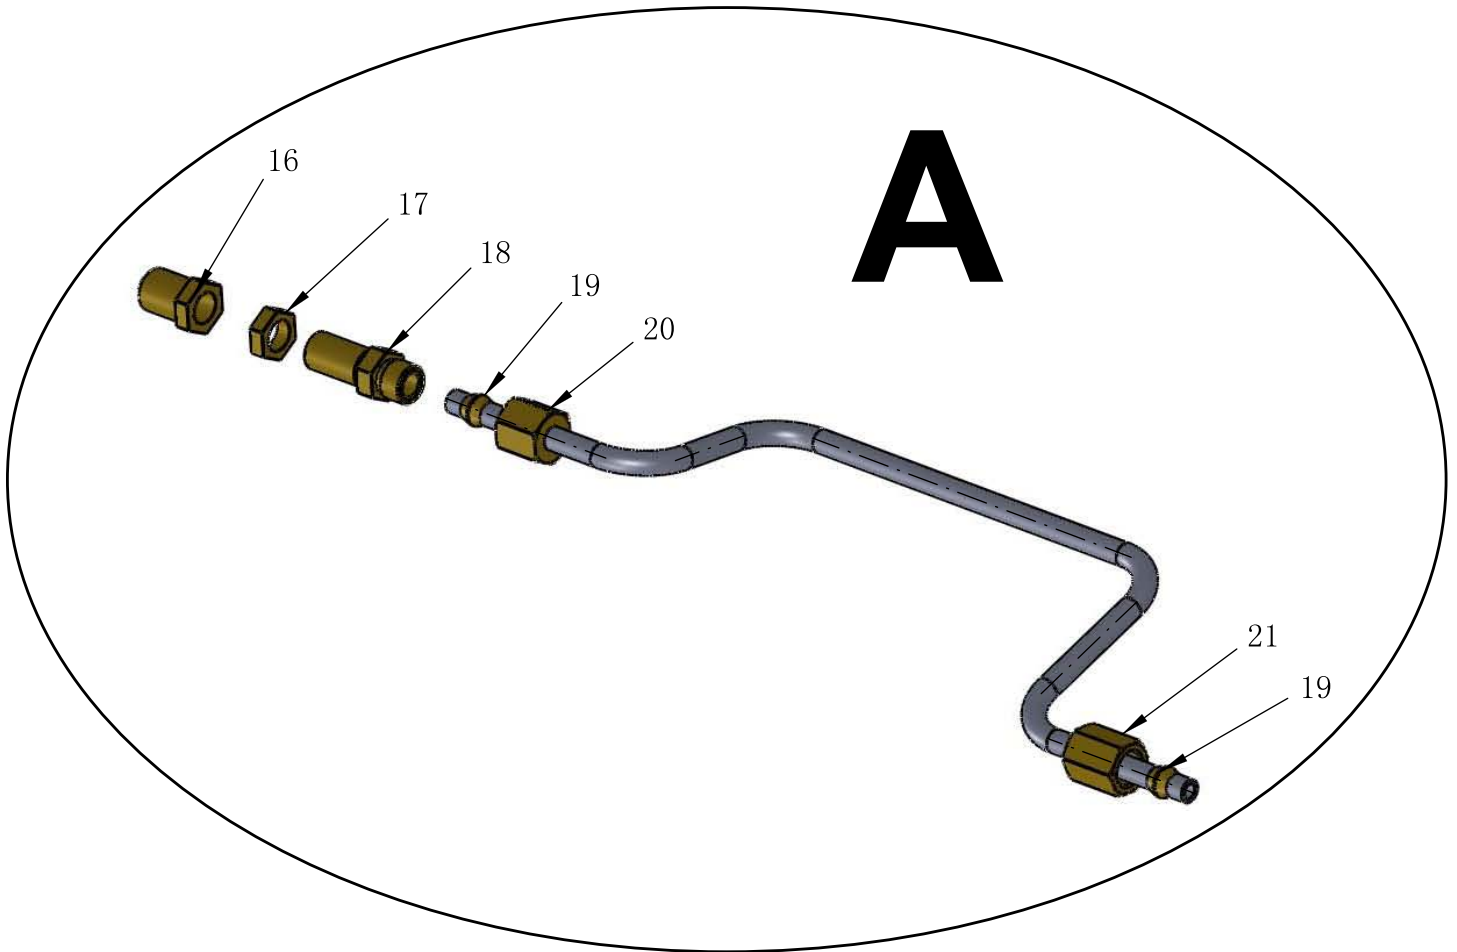

Parts Breakdown

Model **CE-CN-HP424M** 43734

Parts Breakdown

Model **CE-CN-HP424M** 43734

Parts Breakdown

Model CE-CN-HP424M 43734

Item No.	Description	Position	Item No.	Description	Position	Item No.	Description	Position
43313	Name Badge for Omcan for 43734	1	73107	Trivet for 43734	8	42962	Conversion Kits for 43734	15
43489	Red Dial for Manual Control for 43734	2	73108	Back Pipe of Pilot Assembly for 43734	9	73105	Orifice 46 # NAT for 43734	16
72424	Tray for 43734	3	73109	Front Pipe of Pilot Assembly for 43734	10	63528	Nut for Pilot Tube for 43734	17
72410	Foot for 43734	4	73110	Main Gas Pipe Front for 43734	11	63529	Gas Pipe Connector for Pilot Tube for 43734	18
72407	Regulator for 43734	5	73111	Main Gas Pipe Rear for 43734	12	63530	Sleeve 6 Dia for Pilot Tube for 43734	19
73105	Orifice 46 # NAT for 43734	6	73090	Valve for 43734	13	63531	3/8 Burner Pipe Tie-In Nut for Pilot Tube for 43734	20
73106	Burner for 43734	7	73113	Pilot Valve for 43734	14	63532	3/8 Valve Tie-In Nut for Pilot Tube for 43734	21