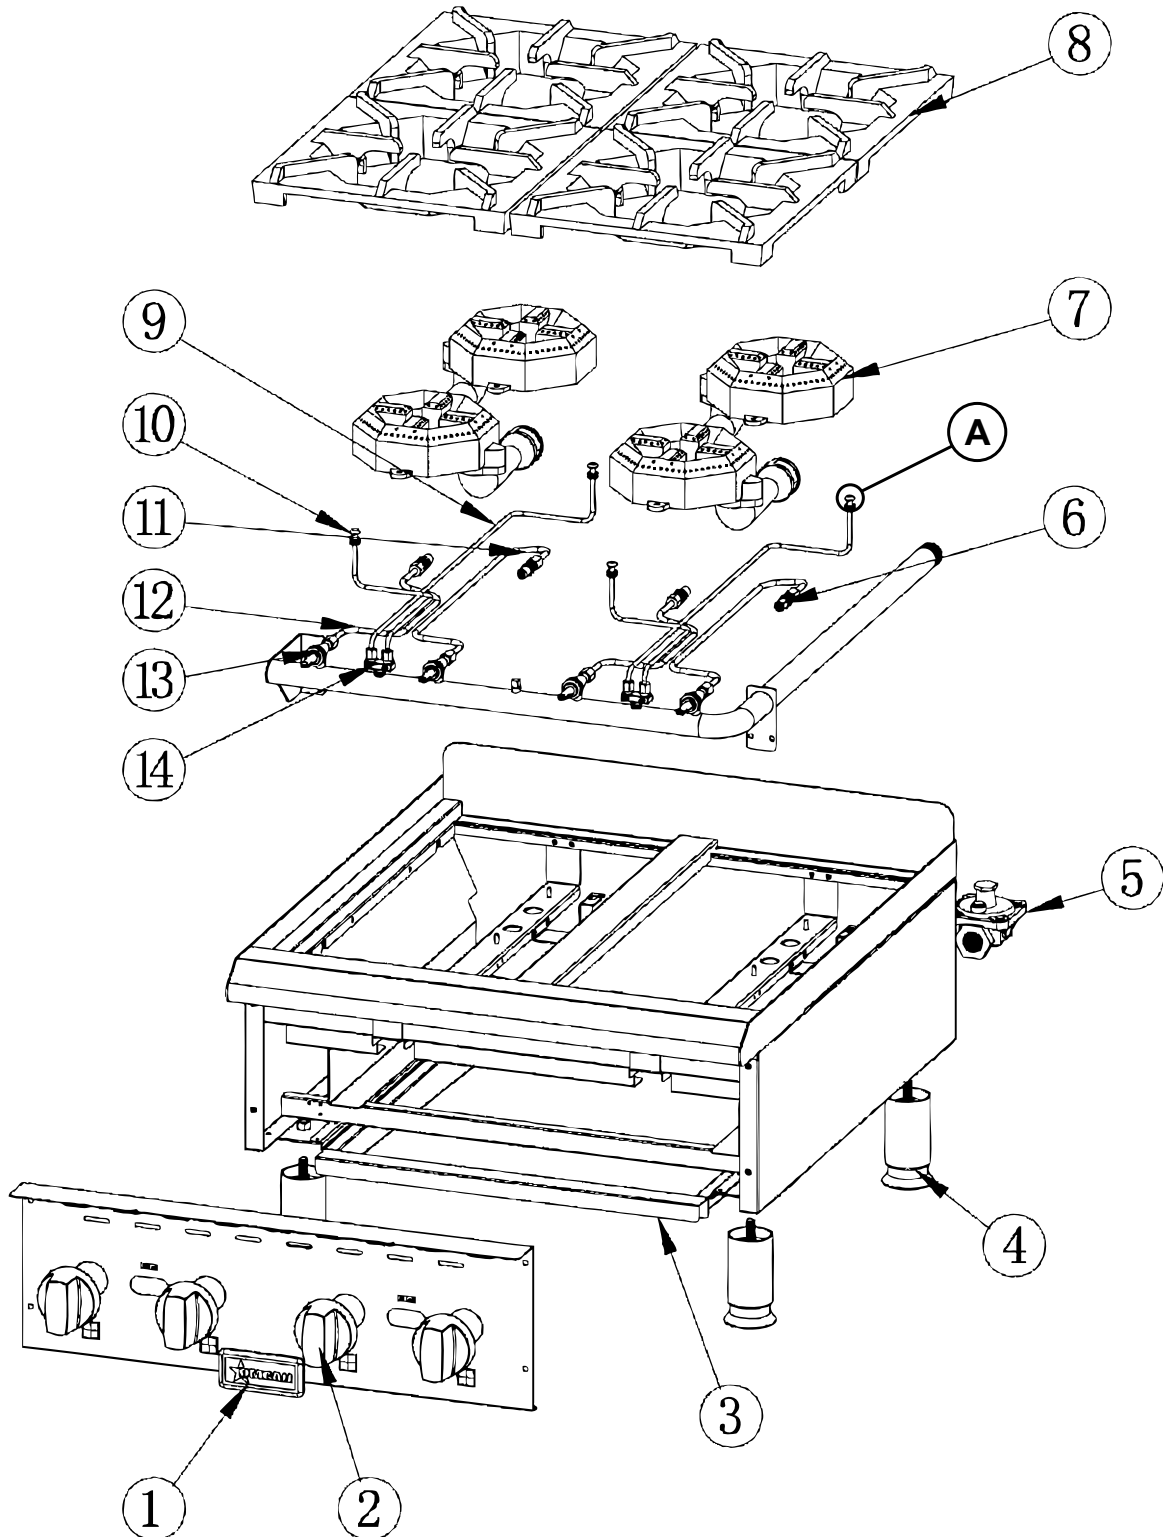

Parts Breakdown

Model **CE-CN-HP424M** 43734

Parts Breakdown

Model **CE-CN-HP424M** 43734

Parts Breakdown

Model CE-CN-HP424M 43734

Item No.	Description	Position	Item No.	Description	Position	Item No.	Description	Position
43313	Name Badge for Omcan for 43734	1	73107	Trivet for 43734	8	42962	Conversion Kits for 43734	15
43489	Red Dial for Manual Control for 43734	2	73108	Back Pipe of Pilot Assembly for 43734	9	73105	Orifice 46 # NAT for 43734	16
72424	Tray for 43734	3	73109	Front Pipe of Pilot Assembly for 43734	10	63528	Nut for Pilot Tube for 43734	17
72410	Foot for 43734	4	73110	Main Gas Pipe Front for 43734	11	63529	Gas Pipe Connector for Pilot Tube for 43734	18
72407	Regulator for 43734	5	73111	Main Gas Pipe Rear for 43734	12	63530	Sleeve 6 Dia for Pilot Tube for 43734	19
73105	Orifice 46 # NAT for 43734	6	73090	Valve for 43734	13	63531	3/8 Burner Pipe Tie-In Nut for Pilot Tube for 43734	20
73106	Burner for 43734	7	73113	Pilot Valve for 43734	14	63532	3/8 Valve Tie-In Nut for Pilot Tube for 43734	21