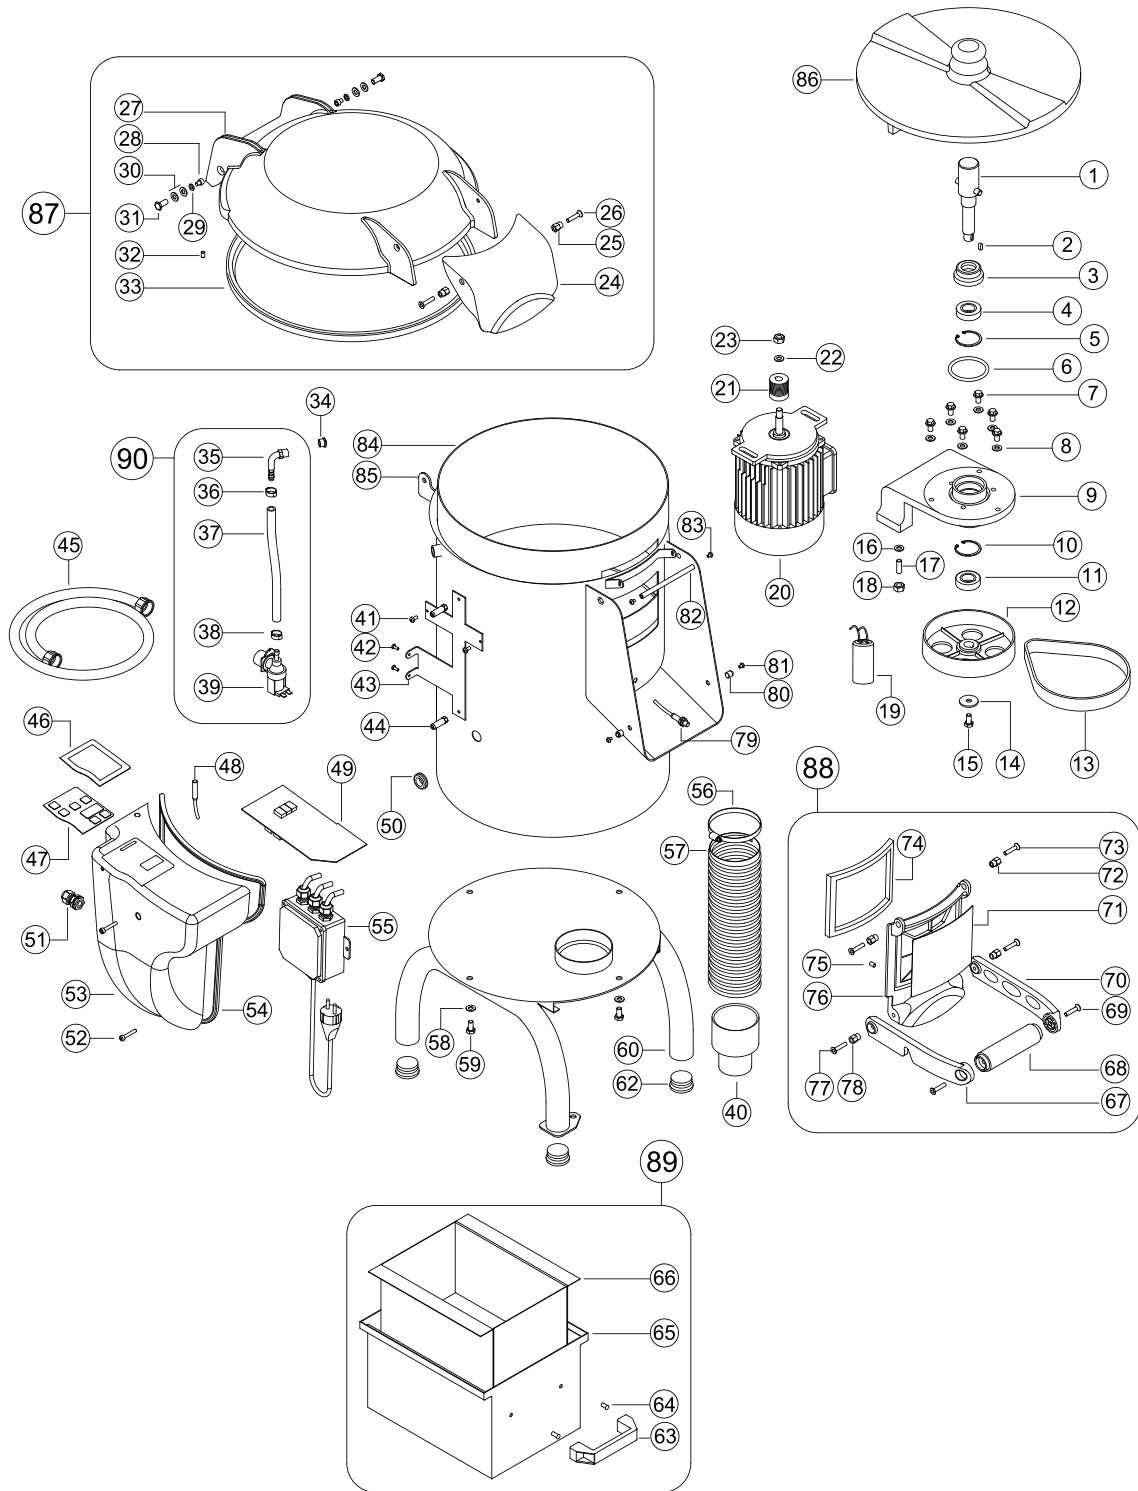

Parts Breakdown

Model PP-IT-0018 44185

Parts Breakdown

Model PP-IT-0018 44185

Item No.	Description	Position	Item No.	Description	Position	Item No.	Description	Position
64598	Pin for 44185	1	64625	Inox Screw Cover (2 pcs.) for 44185	31	64650	Foot (4 pcs.) for 44185	62
64599	5x5x15 Key for 44185	2	64626	Magnet 6x20 Cover for 44185	32	64651	Drawer Handle for 44185	63
64600	Mechanical Seal D.25 for 44185	3	64627	Cover Gasket for 44185	33	64624	Screw 6x8 Inox T.E. (2 pcs.) for 44185	64
64601	Bearing 6004 2RS for 44185	4	64628	Nozzle of Water for 44185	34	64652	Waste Drawer for 44185	65
64602	Seeger from 42 for 44185	5	64629	Resca for Water Jet Nozzle for 44185	35	64653	Waste Filter for 44185	66
64603	Ring OR 6225 for 44185	6	64630	Strap 13/15 for 44185	36	64654	Left Arm Handle for 44185	67
64604	M8x16 Flanged Screw (6 pcs.) for 44185	7	64631	Water Tube 8x22 for 44185	37	64656	Handle Grip for 44185	68
64605	Flange Seal Gasket (6 pcs.) for 44185	8	64632	Strap 15/18 for 44185	38	64657	M6x25 Stainless Steel Screw Head (2 pcs.) for 44185	69
64606	Motor Flange for 44185	9	64633	Solenoid Valve for 44185	39	64658	Right Arm Handle for 44185	70
64602	Seeger from 42 for 44185	10	64634	80/50 Discharge Reduction for 44185	40	64659	Door Sticker for 44185	71
64601	Bearing 6004 2RS for 44185	11	AH511	Screw M4x10 Cross Head (2 pcs.) for 44185	41	64620	Special Stainless Nut M6 (2 pcs.) for 44185	72
64607	Conduit Pulley for 44185	12	70206	Tapping Screw 4.6x10 (2 pcs.) for 44185	42	64621	Stainless Steel Screw M6x14 (2 pcs.) for 44185	73
64608	Belt J12 for 44185	13	64673	Electrical Panel Bracket for 44185	43	64660	Door Gasket for 44185	74
15364	Washer 8x32x2 for 44185	14	AH512	Electric Board Bush (2 pcs.) for 44185	44	64661	Magnet 6x15 Door for 44185	75
15440	Screw 8x25 for 44185	15	64635	Water Load Tube for 44185	45	64662	Door for 44185	76
70181	Washer 8x16x1.5 (4 pcs.) for 44185	16	64636	Keyboard Cover for 44185	46	64657	M6x25 Stainless Steel Screw Head (2 pcs.) for 44185	77
64609	Stainless Grain M8x35 (2 pcs.) for 44185	17	64637	Digital Keypad for 44185	47	64620	Special Stainless Nut M6 (2 pcs.) for 44185	78
64611	Nut M8 (2 pcs.) for 44185	18	64638	Micro Magnetic Cover for 44185	48	64663	Micro Magnetic Door for 44185	79
64613	50 uF Capacitor for 44185	19	64639	Electronic Control Board for 44185	49	64664	Stainless Steel Bush (2 pcs.) for 44185	80
64615	Complete Motor V.110/60Hz for 44185	20	64640	Rubber Handle 20mm for 44185	50	64665	Screw 6x8 Inox Button (2 pcs.) for 44185	81
64616	Motor Pulley for 44185	21	64641	Cable Gland PG13.5 for 44185	51	64666	Cover Handle Bar for 44185	82
64617	Washer 10x20x2 for 44185	22	15372	Screw 5x25 (N°4PZ) for 44185	52	64667	Screw 5x8 Inox (2 pcs.) for 44185	83
64618	Nut M10 for 44185	23	64642	Electric Box for 44185	53	64671	Abrasive Canvas for 44185	84
64619	Upper Cover Handle for 44185	24	64643	Electric Box Gasket for 44185	54	64669	Stainless Steel for 44185	85
64620	Special Stainless Nut M6 (2 pcs.) for 44185	25	64644	Power Board B.T. V.110/60Hz for 44185	55	64672	Pelapated Abrasive Plate for 44185	86
64621	Stainless Steel Screw M6x14 (2 pcs.) for 44185	26	64645	Cable Tie 80/100 for 44185	56	64674	Transparent Cover Complete for 44185	87
64622	Transparent Cover (Seal Included) for 44185	27	64646	80mm Exhaust Pipe for 44185	57	64676	Complete Door with Handles, Gasket, Screws and Magnet for 44185	88
AI406	Screw M6x8 Allen Head (2 pcs.) for 44185	28	64647	8x16x1.5 Inox Washer (4 pcs.) for 44185	58	64678	Drawer Complete with Handle for 44185	89
AI407	Stainless Steel Washer 6x12x1.5 (2 pcs.) for 44185	29	64648	Screw 8x18 Inox (4 pcs.) for 44185	59	64677	Electrovalve Kit Complete for 44185	90
AI408	Plastic Washer 8x16x1.6 (4 pcs.) for 44185	30	64649	Bottom C / Gambe Inox for 44185	60			