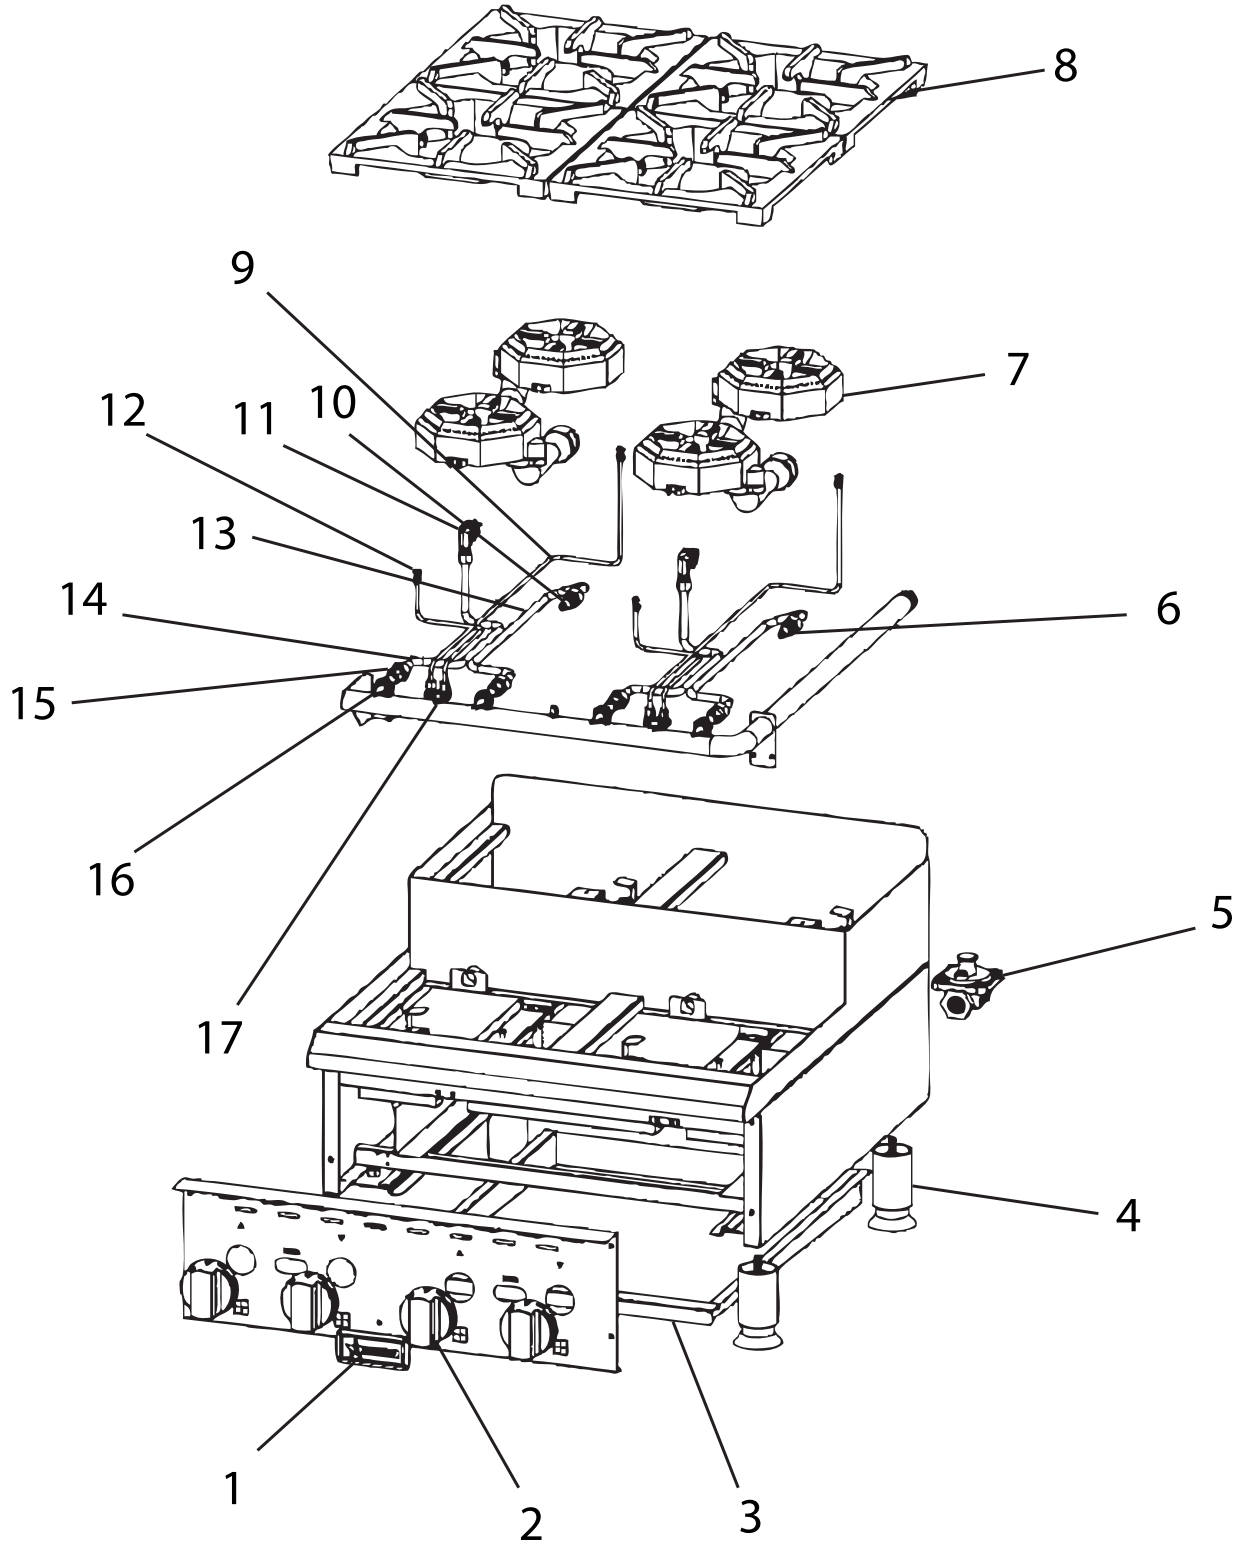

# Parts Breakdown

Model CE-CN-0636-S 44200

# Parts Breakdown

---

## Model CE-CN-0636-S 44200

Item No.	Description	Position	Item No.	Description	Position	Item No.	Description	Position
43313	Brand for 44200	1	73106	Burner for 44200	7	73110	Main Gas Pipe Front for 44200	13
43309	Dial for 44200	2	73107	Trivet for 44200	8	73111	Main Gas Pipe Rear for 44200	14
72425	Tray for 44200	3	73108	Back Pipe of Pilot Assembly for 44200	9	63535	Valve Connection for 44200	15
72410	Foot for 44200	4	63533	Orifice Connection-Rear for 44200	10	73113	Pilot Valve for 44200	16
73104	Regulator for 44200	5	63534	Orifice Connection-Front for 44200	11	73112	Valve for 44200	17
73105	Orifice 46 # NAT for 44200	6	73109	Front Pipe of Pilot Assembly for 44200	12	42963	Conversion Kits for 44200	